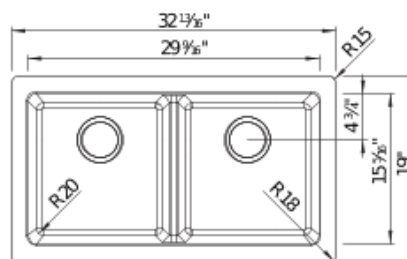

### Design and Planning Tips

- Min cabinet size: 33 in ( 840 mm )

What is included:  
Installation instructions  
Cabinet template  
Limited Lifetime Warranty

Depending on cabinet construction, a different cabinet size may be required. Consult the cabinet manufacturer. To protect from damage, this model should be shipped on a pallet.