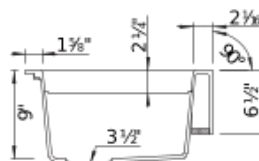

### Design and Planning Tips

- Min cabinet size: 33 in ( 840 mm )

What is included:  
Installation instructions  
Cabinet template  
Limited Lifetime Warranty

Depending on cabinet construction, a different cabinet size may be required. Consult the cabinet manufacturer. To protect from damage, this model should be shipped on a pallet.