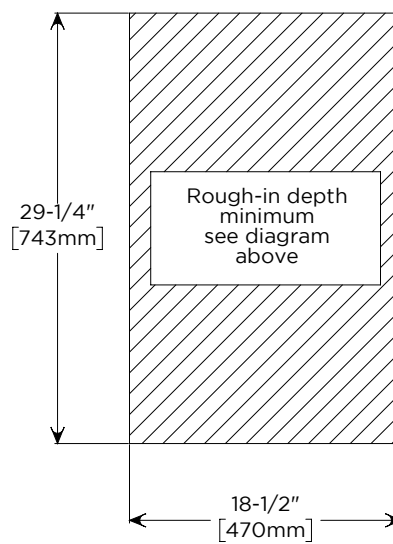

## Electrical System

- 120 VAC 60HZ 20A
- Field wire location as shown in drawing
- 1/2" conduit (Ø 7/8" actual) electrical knockout location shown below

Cabinet Dimensions

Rough-in Dimensions

Back of Cabinet - Wire Access Location