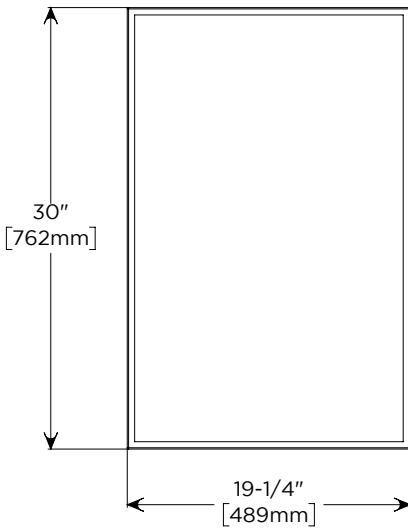

## Electrical System

- 120 VAC 60HZ 20A
- Field wire location as shown in drawing
- 1/2" conduit (Ø 7/8" actual) electrical knockout location shown below

Cabinet Dimensions

Rough-in Dimensions

Back of Cabinet - Wire Access Location