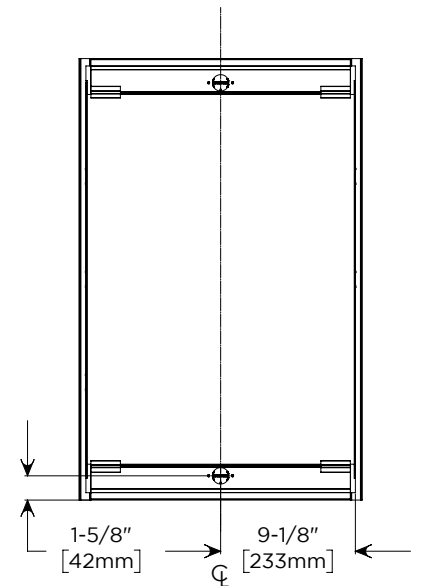

## Electrical System

- 120 VAC 60HZ 20A
- Field wire location as shown in drawing
- 1/2" conduit (Ø 7/8" actual) electrical knockout location shown below

Cabinet Dimensions

Rough-in Dimensions

Back of Cabinet - Wire Access Location