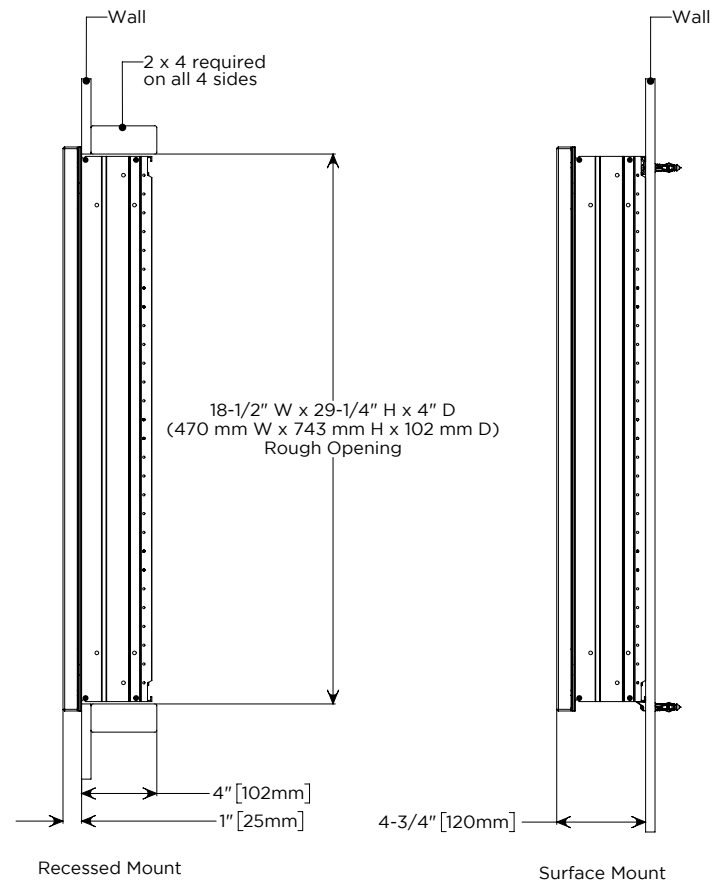

## Electrical System

- 120 VAC 60HZ 20A
- Field wire location as shown in drawing
- 1/2" conduit (Ø 7/8" actual) electrical knockout location shown below

Cabinet Dimensions

Rough-in Dimensions

Back of Cabinet - Wire Access Location