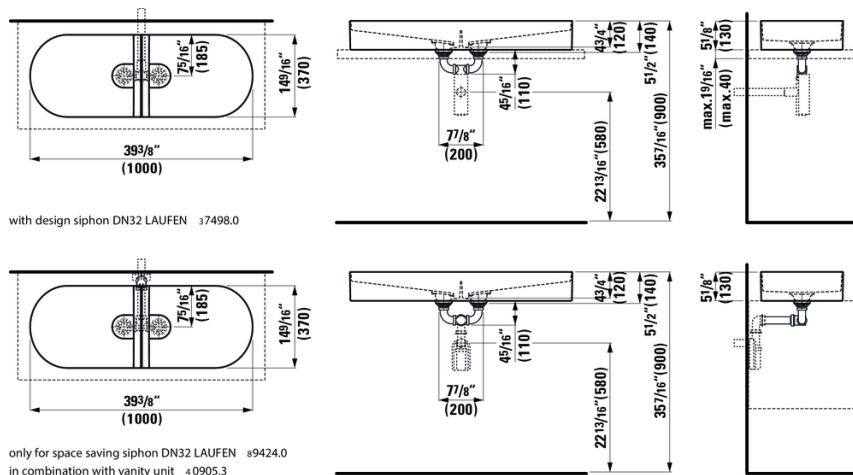

SONAR

812348

Double Washbasin Bowl, Counter Mounted

Dimensions

Length:	39 6/16 inch
Width:	14 9/16 inch
Height:	5 8/16 inch

Options

112 without tap hole, without overflow hole

null (Lb)

Technical drawings

SONAR