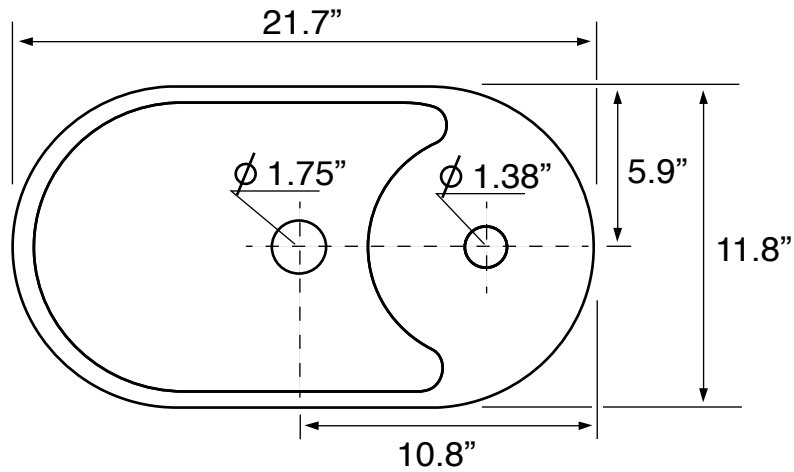

## Installation

- Vessel / above-counter installation.

## Configuration

- Single hole.

### Technical Information

Bowl type:	Single
Installation:	Vessel
Bowl dimensions:	Depth: 3" Length: 12.6"
Drain hole:	1.75"
Faucet hole:	1.38"
Hole configuration:	1
Weight:	33.07 lbs