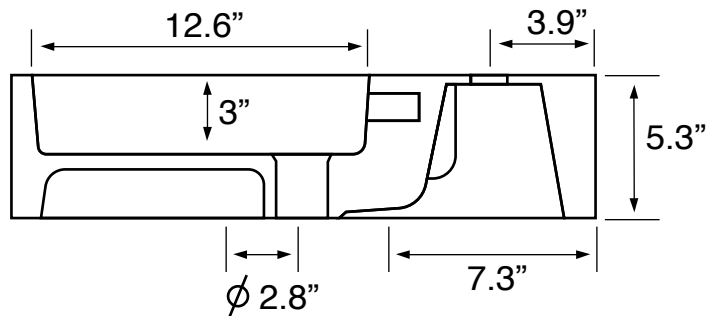

## Installation

- Vessel / above-counter installation.

## Configuration

- Single hole.

### Technical Information

Bowl type:	Single
Installation:	Vessel
Bowl dimensions:	Depth: 3" Length: 12.6"
Drain hole:	1.75"
Faucet hole:	1.38"
Hole configuration:	1
Weight:	33.07 lbs