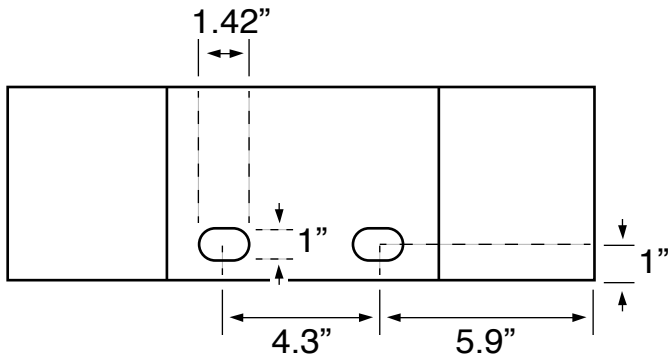

Features

- With overflow.
- Modern design.

Material

- White ceramic bathroom sink.

Installation

- Wall mounted installation.

Configuration

- Single hole.

Nameek's One-Year Limited Warranty

See website for warranty information details.

Technical Information

Bowl type:	Single
Installation:	Wall mounted
Bowl dimensions:	Depth: 3"
	Length: 10"
Drain hole:	1.75"
Faucet hole:	1.38"
Hole configuration:	1
Weight:	15.43 lbs