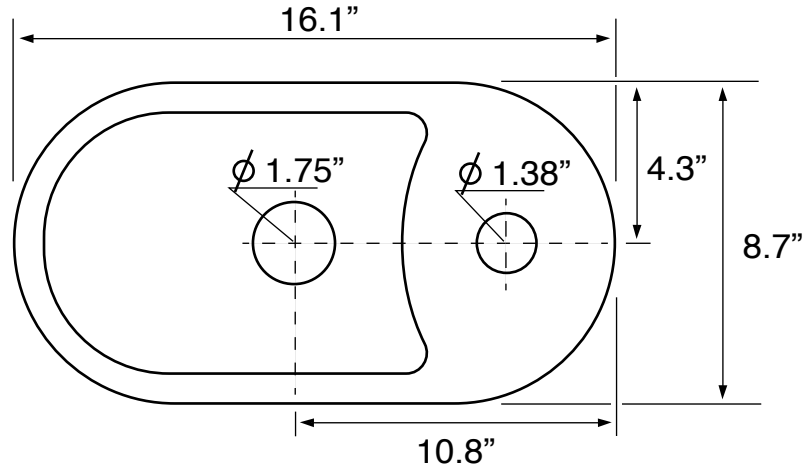

Features

- With overflow.
- Modern design.

Material

- White ceramic bathroom sink.

Installation

- Wall mounted installation.

Configuration

- Single hole.

Nameek's One-Year Limited Warranty

See website for warranty information details.

Technical Information

Bowl type:	Single
Installation:	Wall mounted
Bowl dimensions:	Depth: 3"
	Length: 10"
Drain hole:	1.75"
Faucet hole:	1.38"
Hole configuration:	1
Weight:	15.43 lbs