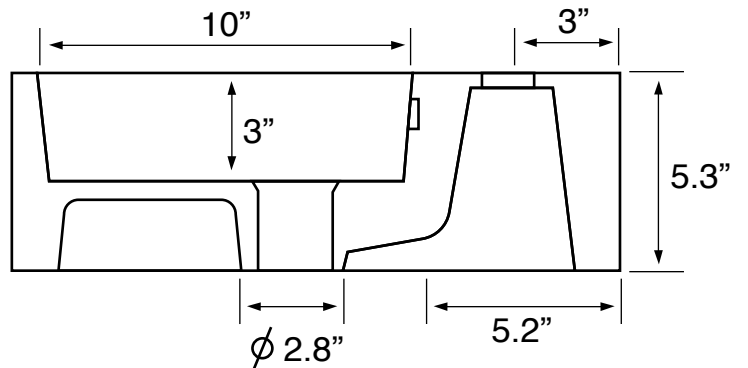

Features

- With overflow.
- Modern design.

Material

- White ceramic bathroom sink.

Installation

- Wall mounted installation.

Configuration

- Single hole.

Nameek's One-Year Limited Warranty

See website for warranty information details.

Technical Information

Bowl type:	Single
Installation:	Wall mounted
Bowl dimensions:	Depth: 3"
	Length: 10"
Drain hole:	1.75"
Faucet hole:	1.38"
Hole configuration:	1
Weight:	15.43 lbs