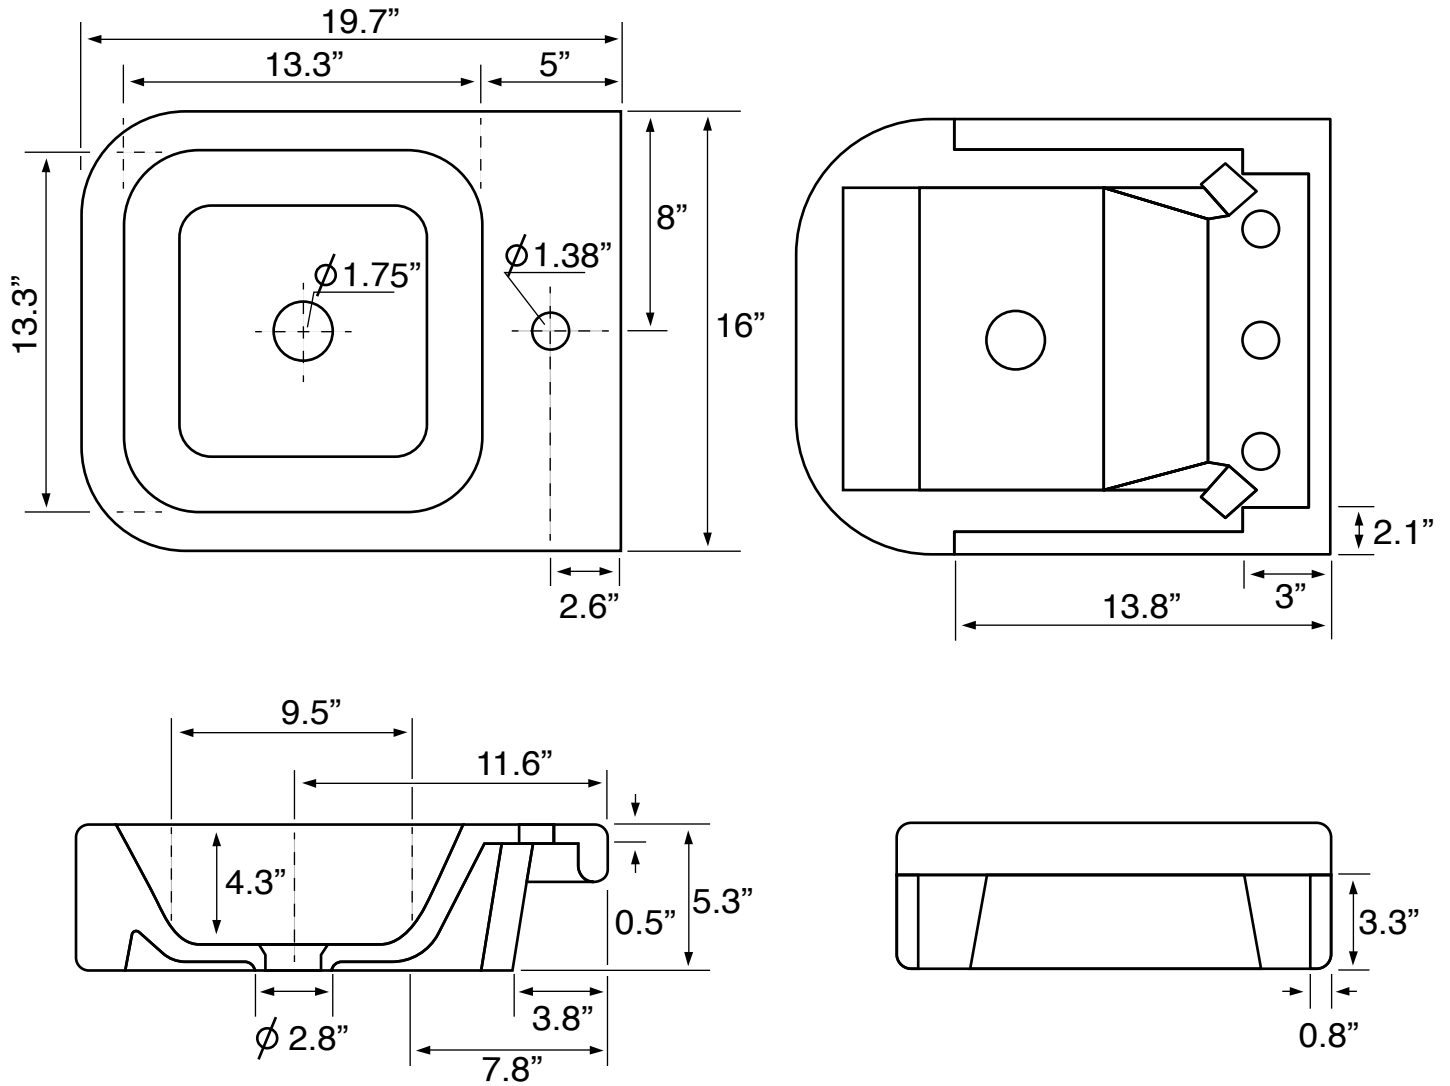

Features

- Without overflow.
- Modern design.

Material

- White ceramic bathroom sink.

Installation

- Semi-recessed installation.

Configuration

- Single Hole.

Nameek's One-Year Limited Warranty

See website for warranty information details.

Technical Information

Bowl type:	Single
Installation:	Wall mounted
	Vessel
Bowl dimensions:	Depth: 4.3"
	Width: 13.3"
	Length: 13.3"
Drain hole:	1.75"
Faucet hole:	1.38"
Hole configurations:	1
Weight:	30.83 lbs

Notes

Install this product according to the installation instructions.

Includes mounting hardware.