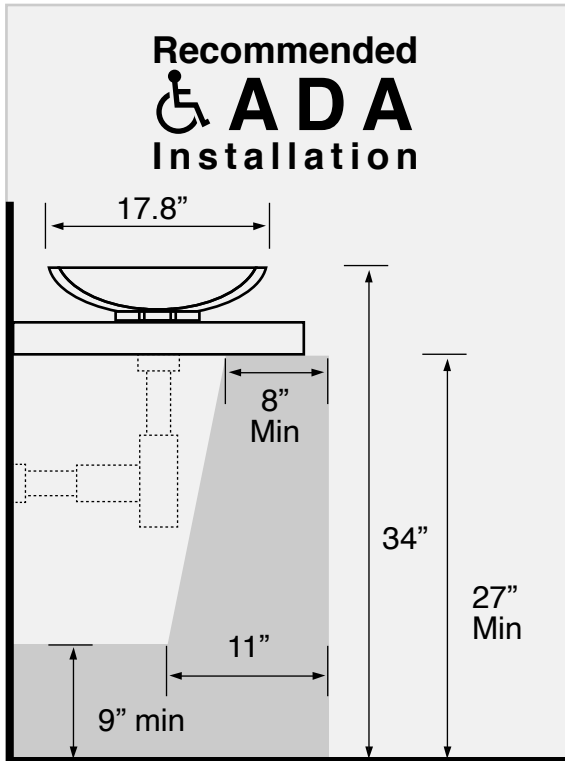

## Installation

- Vessel / above-counter installation.

ADA

## Technical Information

Bowl type:	Single
Installation:	Vessel
Bowl dimensions:	Depth: 3.3"
	Length: 16.7"
	Width: 16.7"
Drain hole:	1.75"
Weight:	17.62 lbs