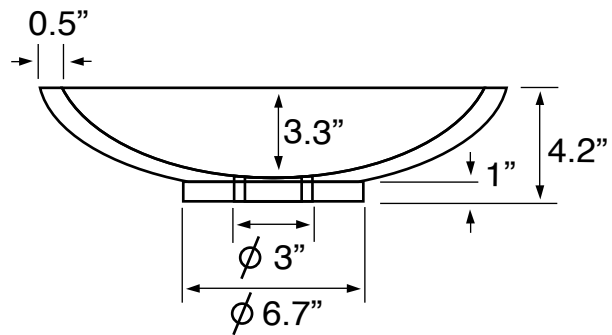

## Installation

- Vessel / above-counter installation.

ADA

## Technical Information

Bowl type:	Single
Installation:	Vessel
Bowl dimensions:	Depth: 3.3"
	Length: 16.7"
	Width: 16.7"
Drain hole:	1.75"
Weight:	17.62 lbs