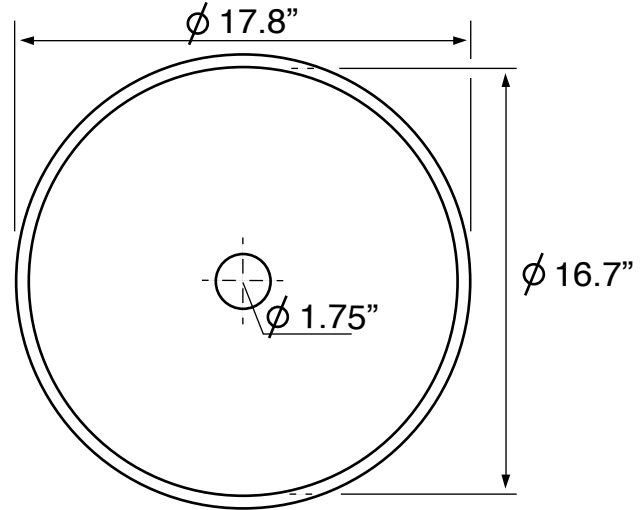

## Technical Information

Bowl type:	Single
Installation:	Vessel
Bowl dimensions:	Depth: 3.3"
	Length: 16.7"
	Width: 16.7"
Drain hole:	1.75"
Weight:	17.62 lbs