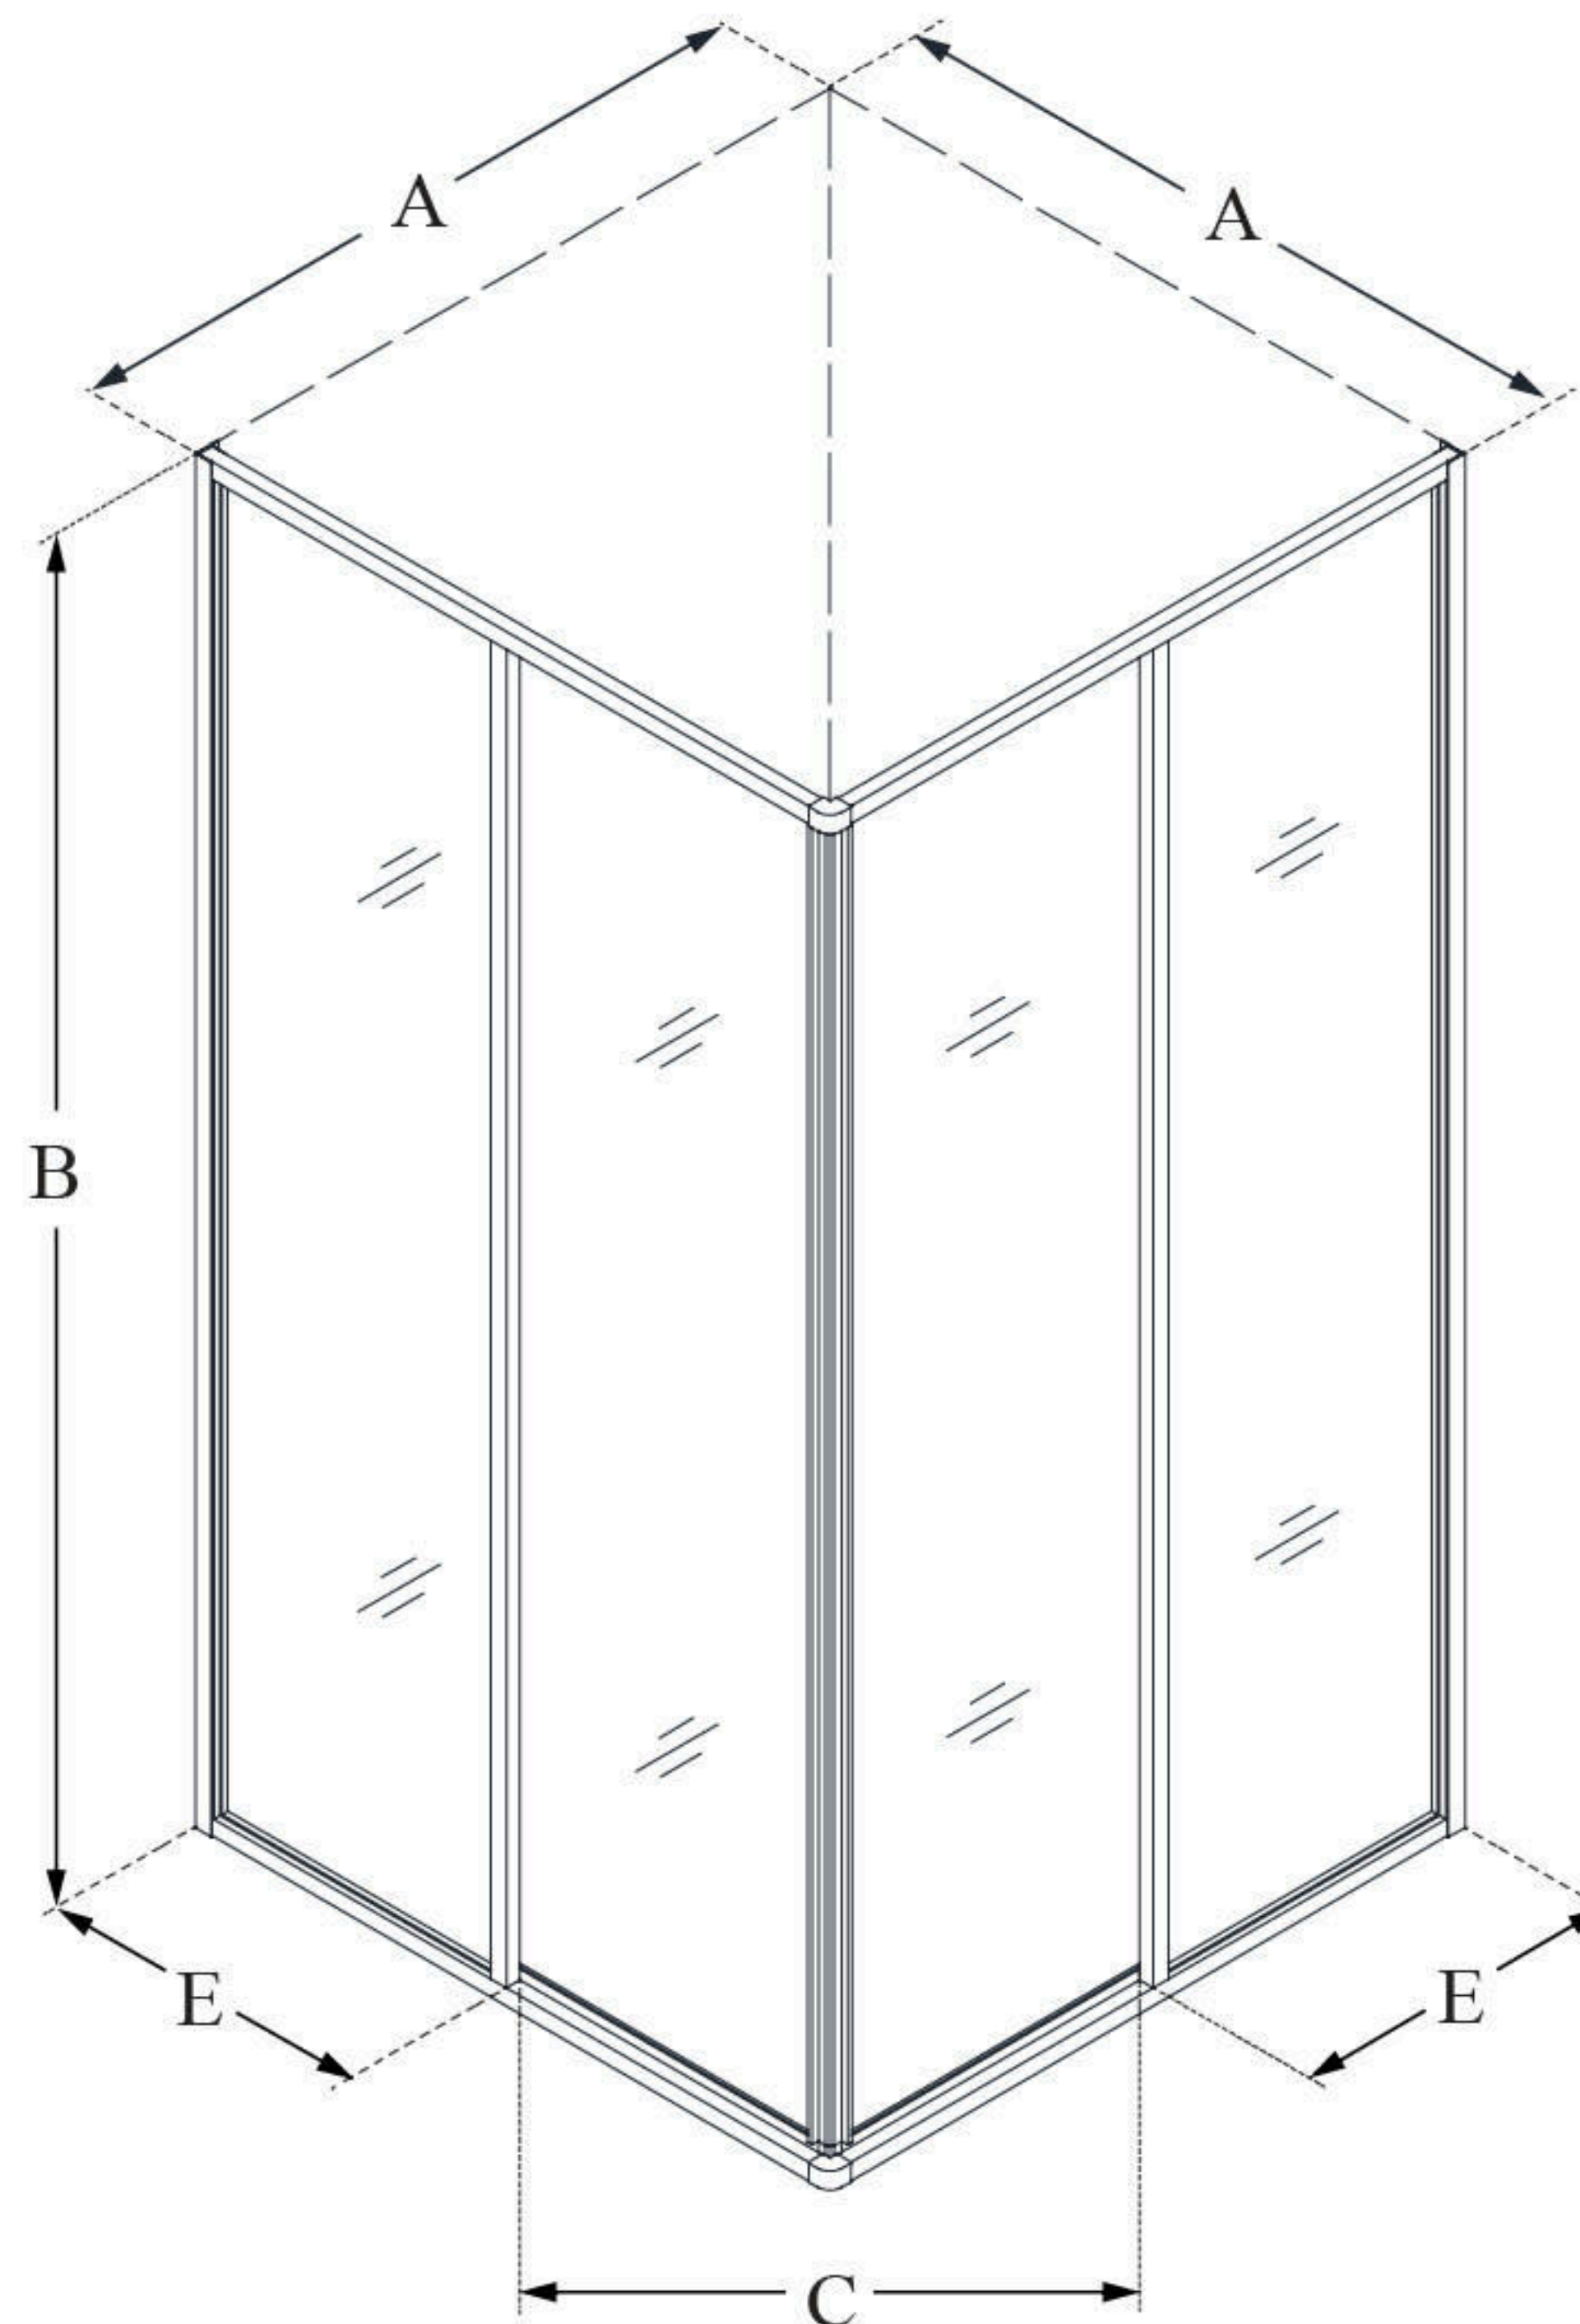

SHEN-8140400

CORNERVIEW

DreamLine Cornerview 40 1/2 in.
D x 40 1/2 in. W x 72 in. H Framed
Sliding Shower Enclosure

SLIDING DOOR

**CONFIGURATION
DIMENSIONS:**

A: 40 7/16 in.

MODEL WIDTH

B: 72 in.

MODEL HEIGHT

C: 20 3/4 in.

ACCESS WIDTH

D: 17 7/8 in.

DOOR WIDTH

E: 22 5/8 in.

INLINE PANEL WIDTH

DreamLine reserves the right to update or modify the hardware or materials pictured without prior notice for the purpose of product improvement and customer satisfaction.