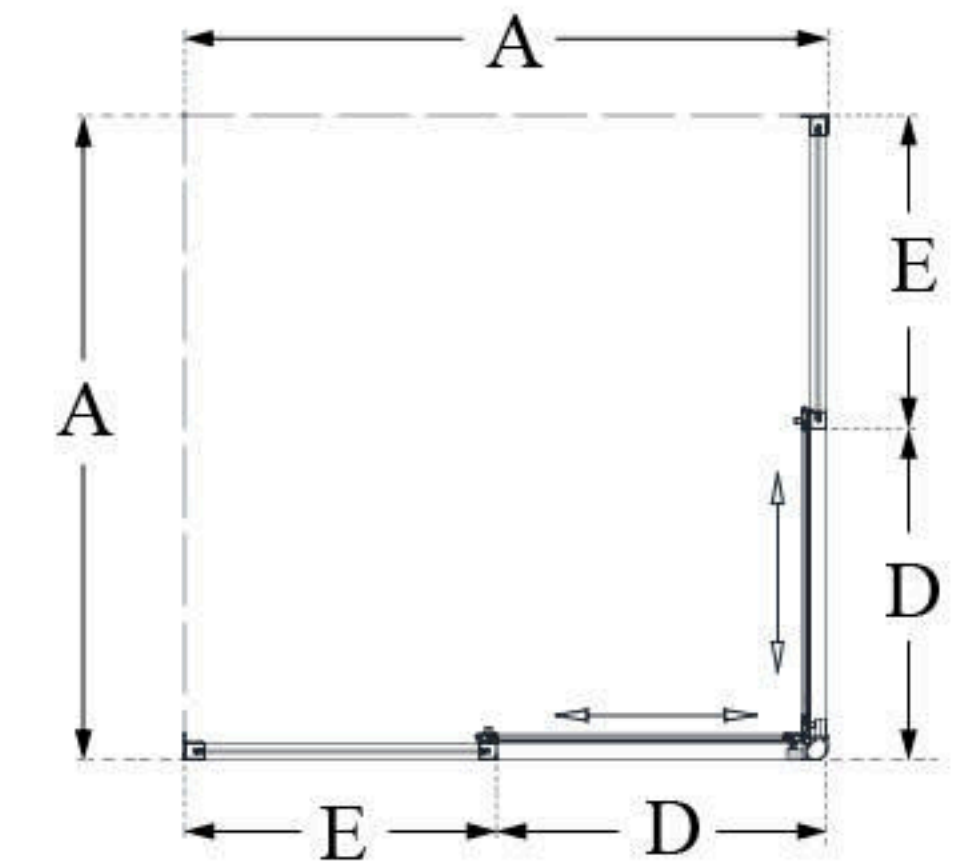

SHEN-8140400

CORNERVIEW

DreamLine Cornerview 40 1/2 in.
D x 40 1/2 in. W x 72 in. H Framed
Sliding Shower Enclosure

SLIDING DOOR

**CONFIGURATION
DIMENSIONS:**

A: 40 7/16 in.

MODEL WIDTH

B: 72 in.

MODEL HEIGHT

C: 20 3/4 in.

ACCESS WIDTH

D: 17 7/8 in.

DOOR WIDTH

E: 22 5/8 in.

INLINE PANEL WIDTH

DreamLine reserves the right to update or modify the hardware or materials pictured without prior notice for the purpose of product improvement and customer satisfaction.