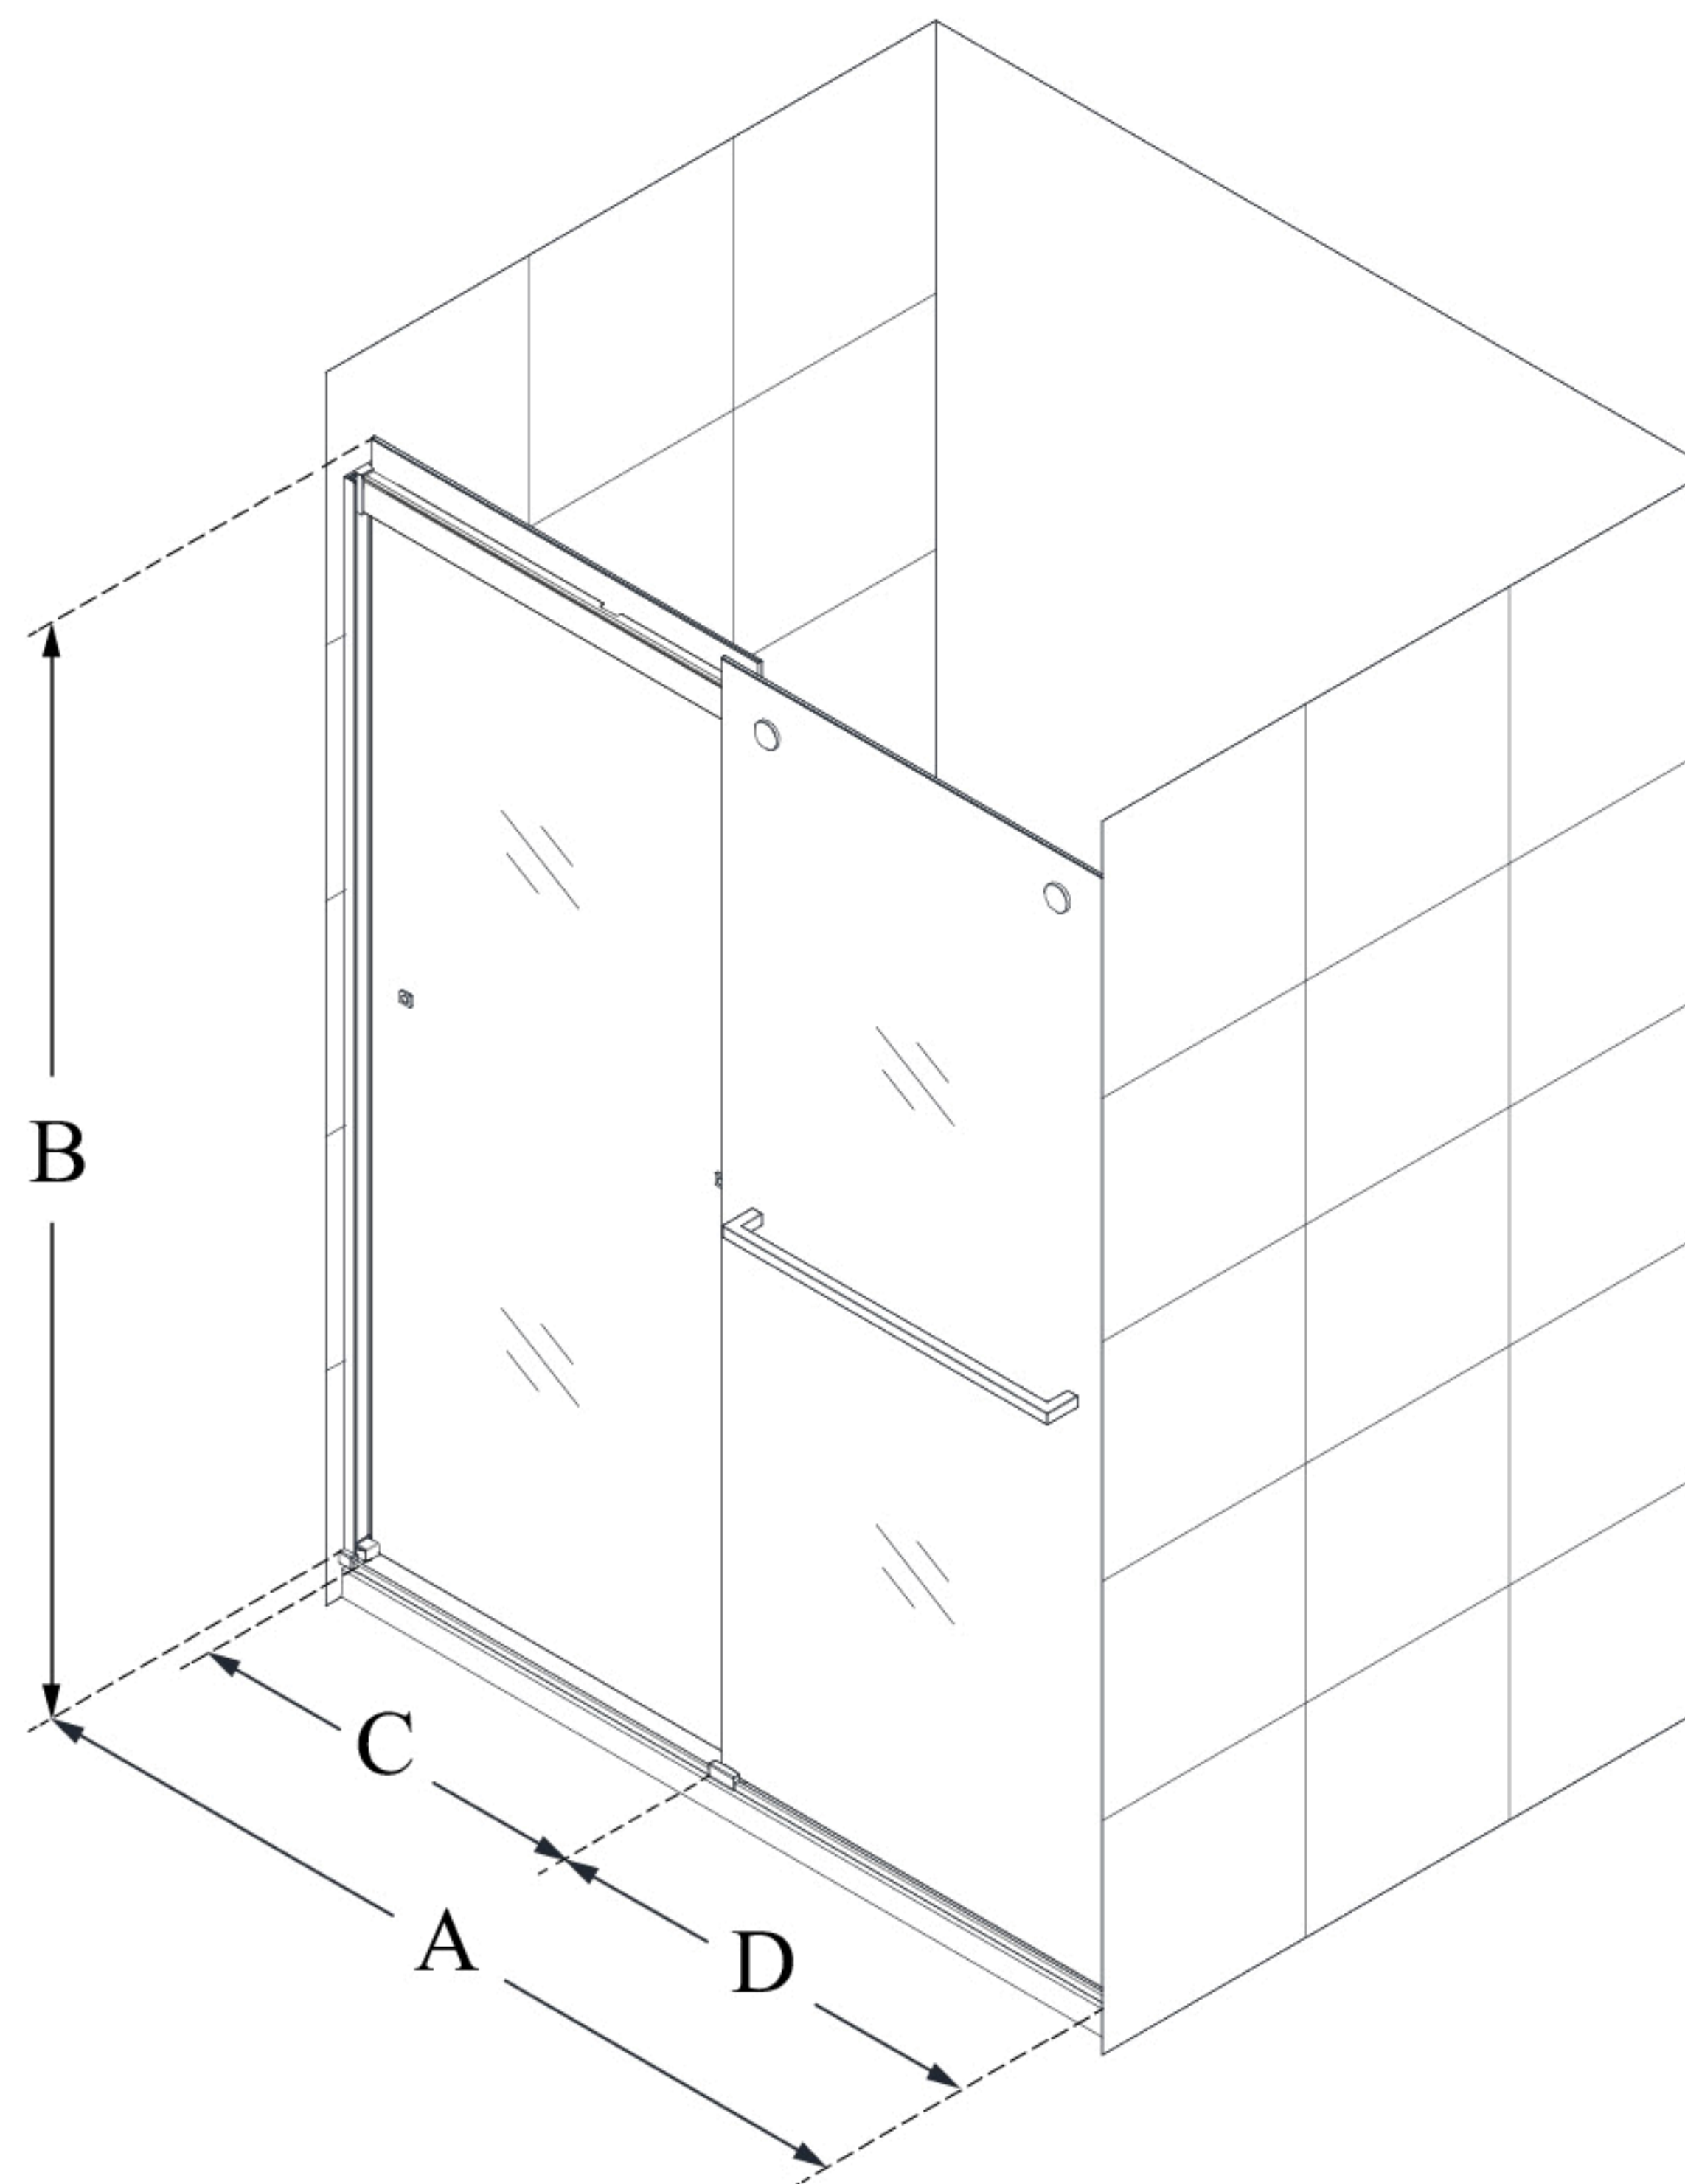

SHDR-6360762
SAPPHIRE

**CONFIGURATION
DIMENSIONS:**

A: MODEL WIDTH
56 - 60 in.

B: MODEL HEIGHT
76 in.

C: ACCESS WIDTH
24 1/4 - 28 1/4 in.

C2: ACCESS HEIGHT
71 1/4 in.

D: DOOR WIDTH
30 1/2 in.

CUSTOMIZATION
Yes

MATCHING SHOWER BASE
N/A

MINIMUM THRESHOLD REQUIRED
3 in.

DRILLING REQUIRED?
Yes

STUDS REQUIRED?
No