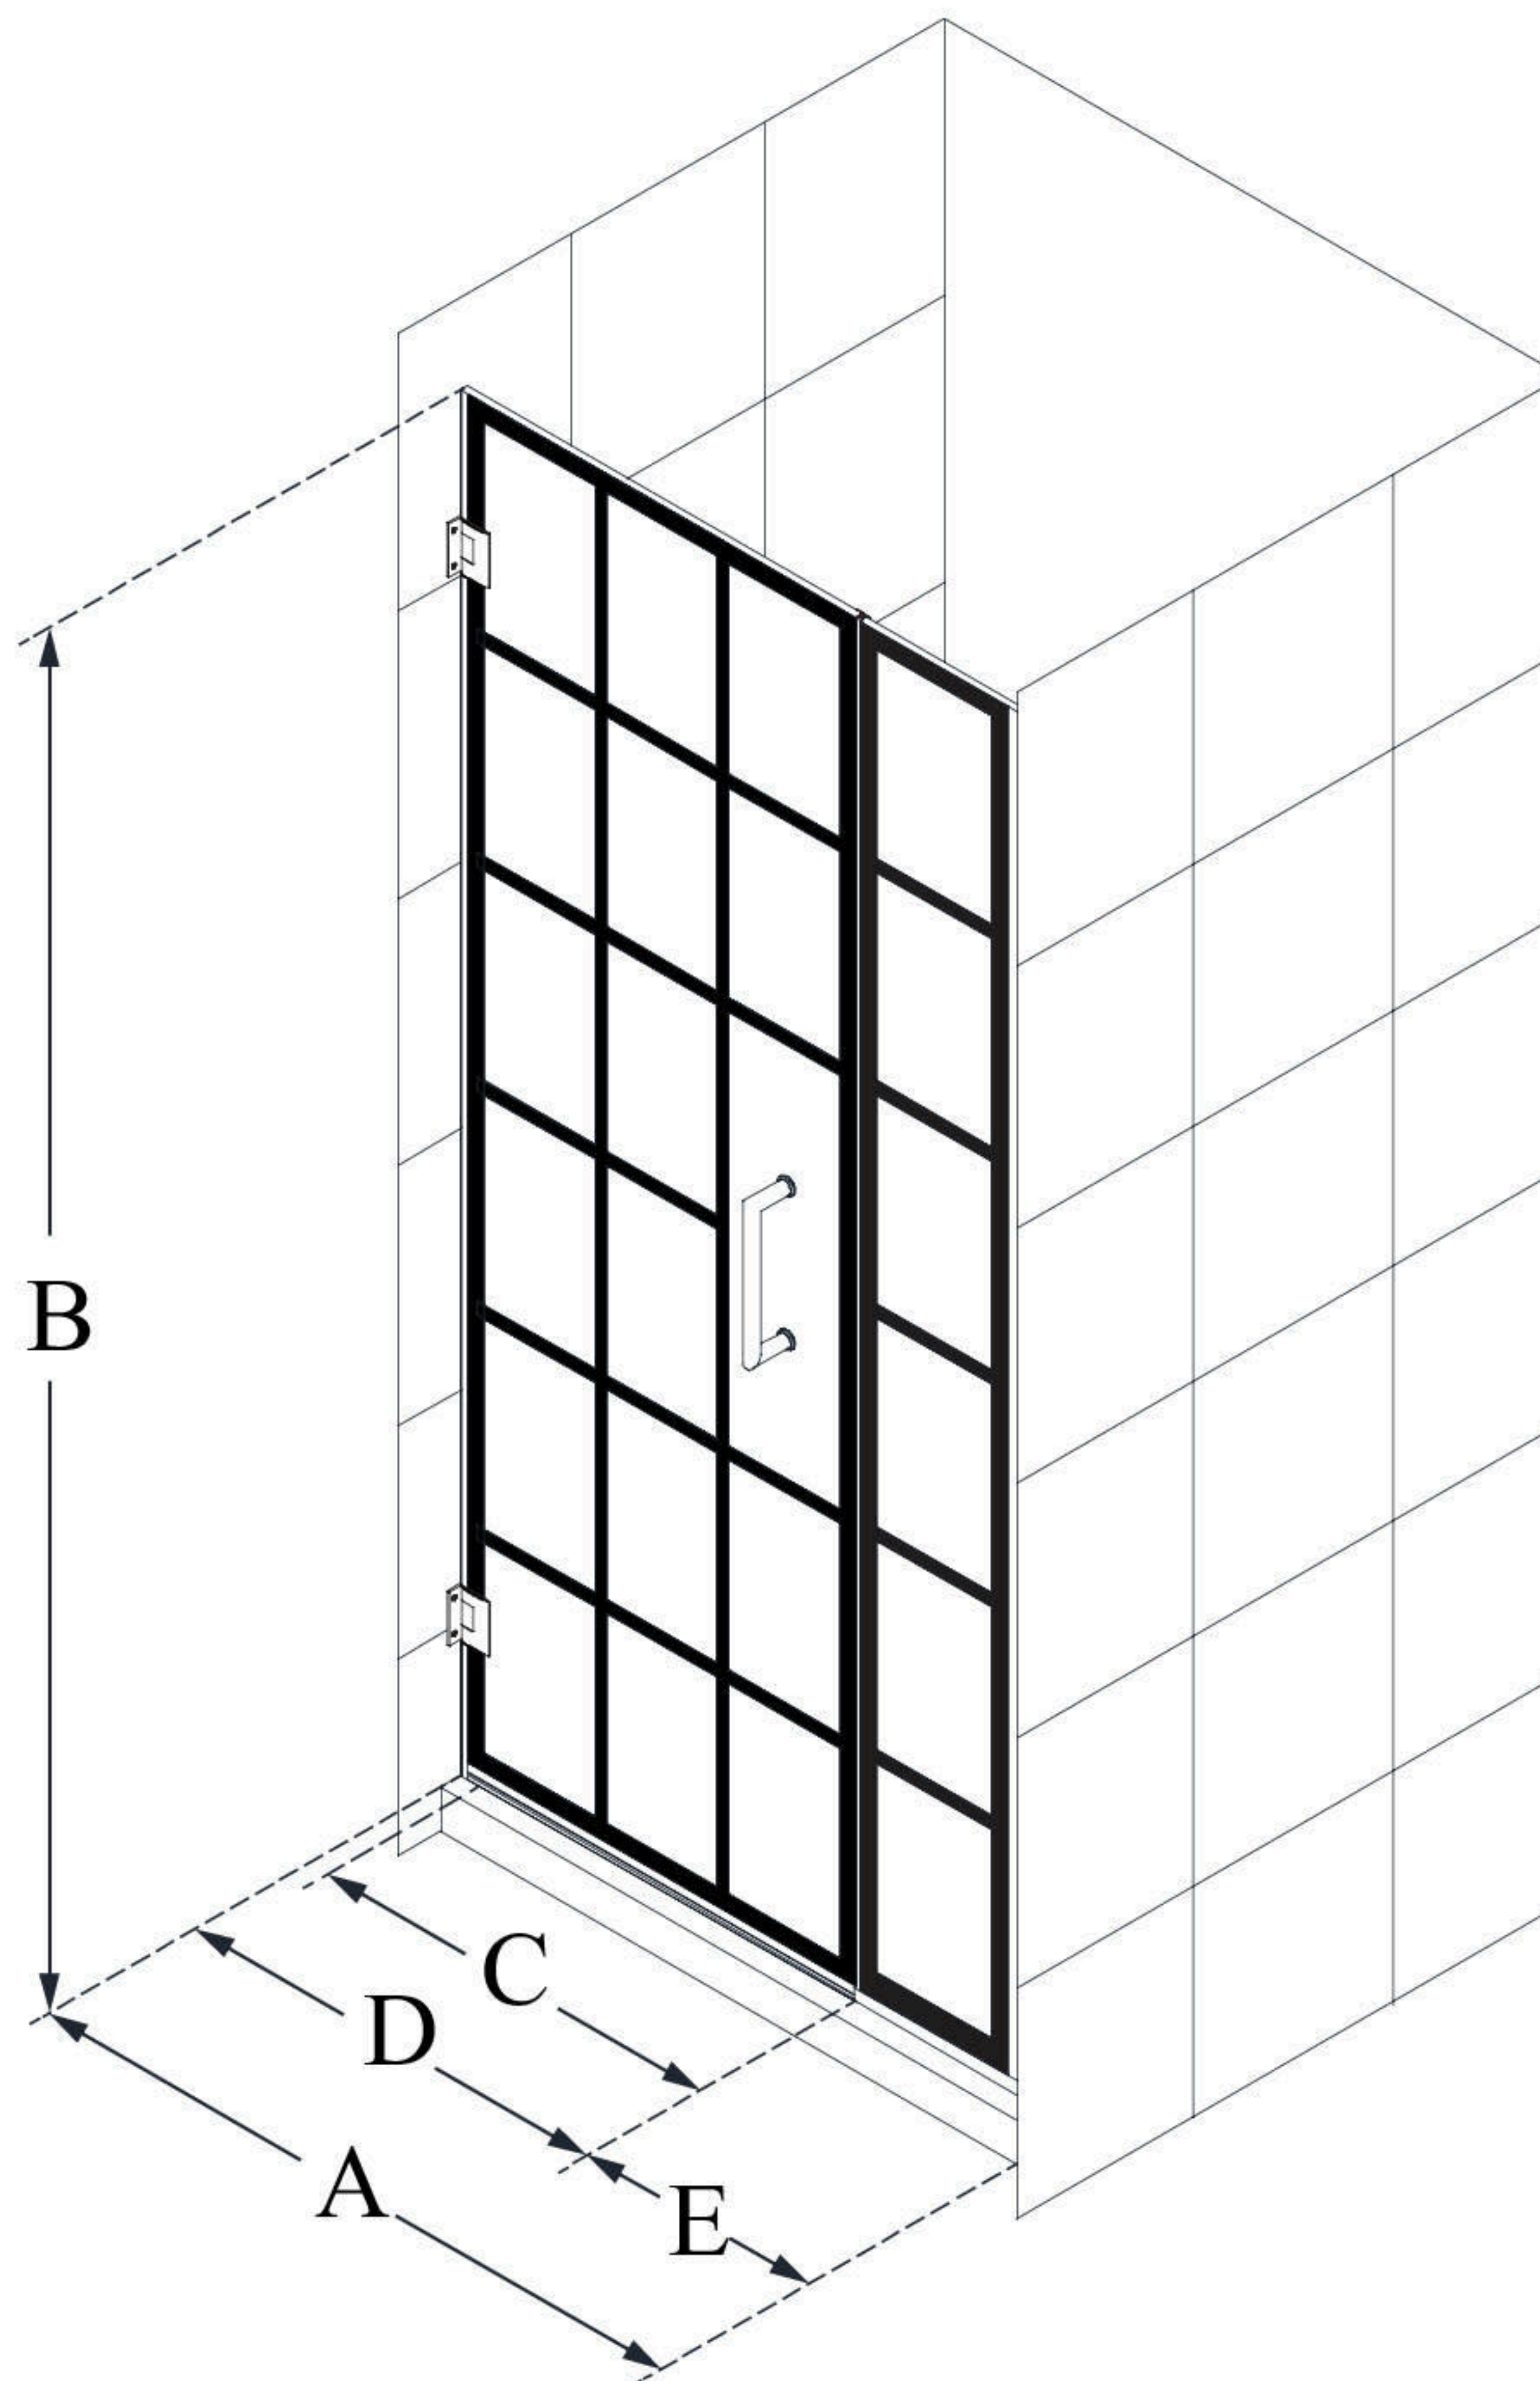

SHDR-2434720-89

UNIDOOR TOULON

DreamLine Unidoor Toulon 34-
34 1/2 in. W x 72 in. H Frameless
Hinged Shower Door

SWING DOOR

CONFIGURATION DIMENSIONS:

A: 34 - 34 1/2 in.

MODEL WIDTH

B: 72 in.

MODEL HEIGHT

C: 23 7/8 in.

ACCESS WIDTH

D: 24 7/8 in.

DOOR WIDTH

E: 9 1/8 in.

INLINE PANEL WIDTH

DreamLine reserves the right to update or modify the hardware or materials pictured without prior notice for the purpose of product improvement and customer satisfaction.