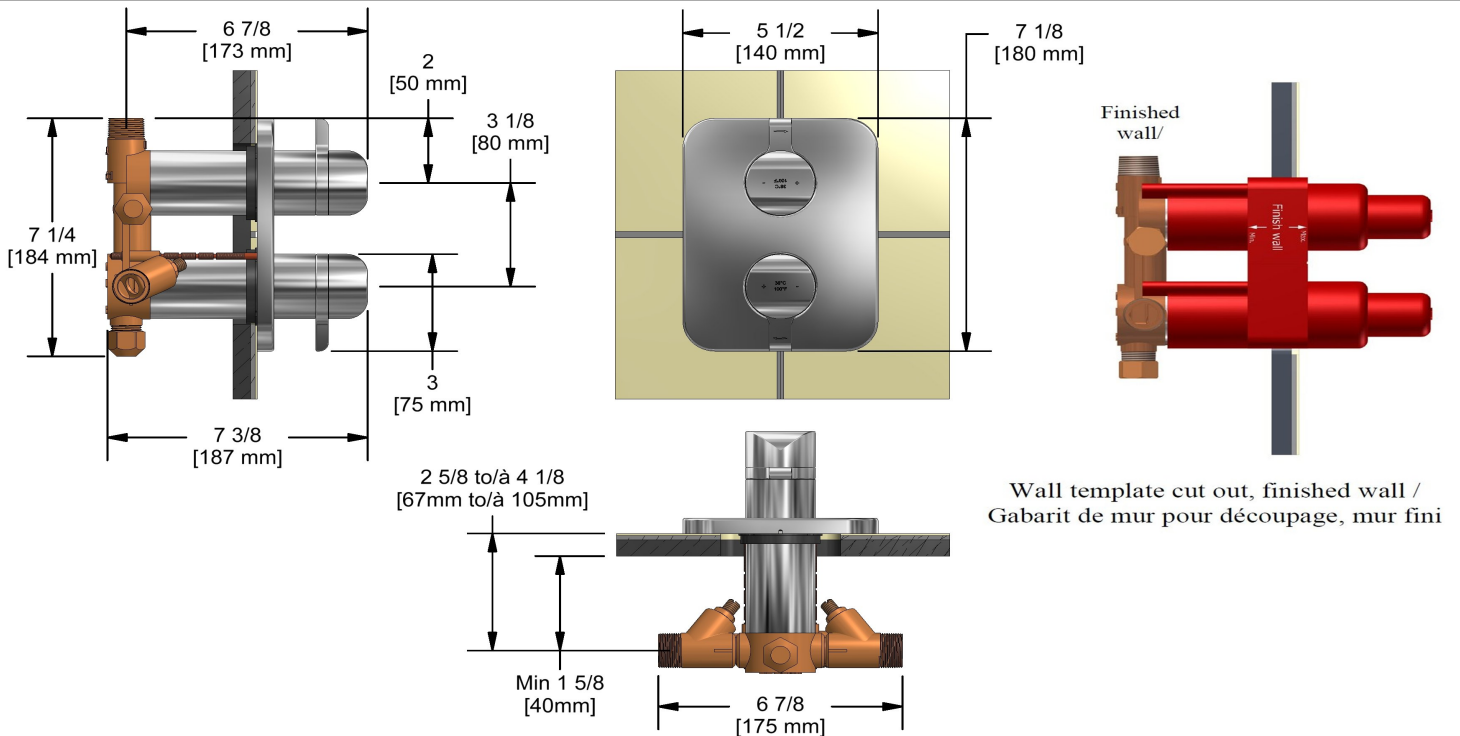

4-way Type T/P 3/4" coaxial complete valve
SA83

UPC®

Specifications

Descriptions

- 2 different temperatures
- 2 integrated volume controls
- 2 thermo/pressure balance coaxial cartridges with check valves
- 4 outlets: two 1/2" outlets male NPT and two 3/4" outlets male NPT or 1/2" female NPT
- Service valves
- 3/4" inlet male NPT, dedicated main water supply required

Available colors

- C : Chrome
- PN : Polished Nickel (PVD)

Available flows

- Type TP - For use with shower heads rated at 7L/min (1.8 gpm) or higher
- 76 L/min, 20 gpm (US) 60psi

Certifications

- CSA B125.1
- ASME A112.18.1
- ASSE 1016
- CMR248 Approval