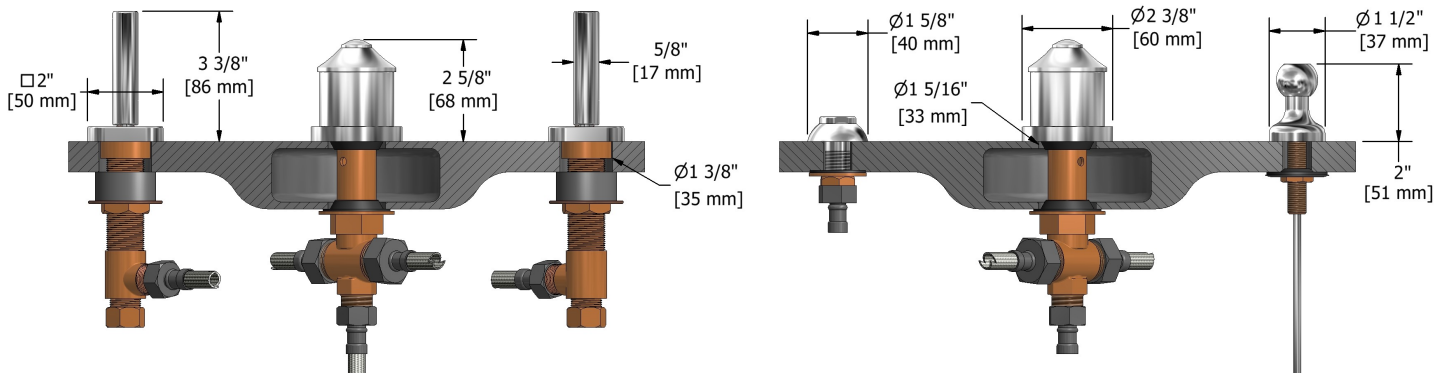

Sizes, models and finishes may differ from thoses presented.

Warranty

This **Riobel Inc.** product you have purchased carries a Limited Lifetime Warranty on the chrome, PVD finish, blacks and all working parts and is guaranteed from the initial purchase date against all manufacturing defects. All other finishes, including plastic components, are guaranteed for one year. All electric and/or electronic parts are covered by a 5-year limited warranty.

Customer Service

Ontario, West Canada : 888-287-5354 Quebec, Maritimes, United States : 866-473-8442