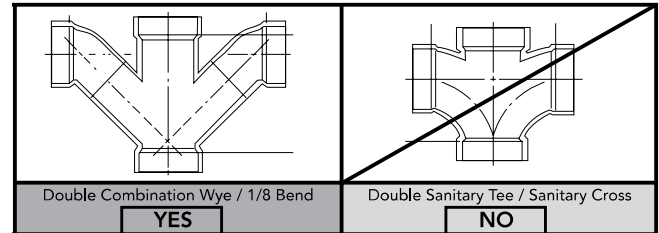

MW6263046CEFG(A)

Aimes® WASHLET®+ S500e One-Piece Toilet - 1.28 GPF

SPECIFICATIONS

Water Use	1.28 GPF (4.8 LPF)
Flush System	TORNADO FLUSH®
Min. Water Pressure	8 psi (Flowing)
Water Surface	7-3/4" x 9-3/8"
Trap Diameter	2-1/8"
Rough-in	12" (10" & 14" Optional)
Trap Seal	2-1/8"
Warranty	One Year Limited Warranty
Material	Vitreous China
Shipping Weight	119 lbs
Shipping Dimensions	32" L x 20" W x 17-3/4" H ¹ x 28-3/4" H ²

See SW3056(A)T40 Specification Sheet for details on included WASHLET.

INSTALLATION NOTES

Back-to-Back Toilet Installations:

TOTO recommends the use of a nationally listed, double sanitary tee-wye only, in vertical waste stacks, in accordance with the stipulations noted in the majority of nationally recognized plumbing codes.

To maintain adequate wall gap between the back of the tank and wall, mount the floor flange at a nominal 12" rough-in distance.

DIMENSIONS

TOTO®

These dimensions and specifications are subject to change without notice