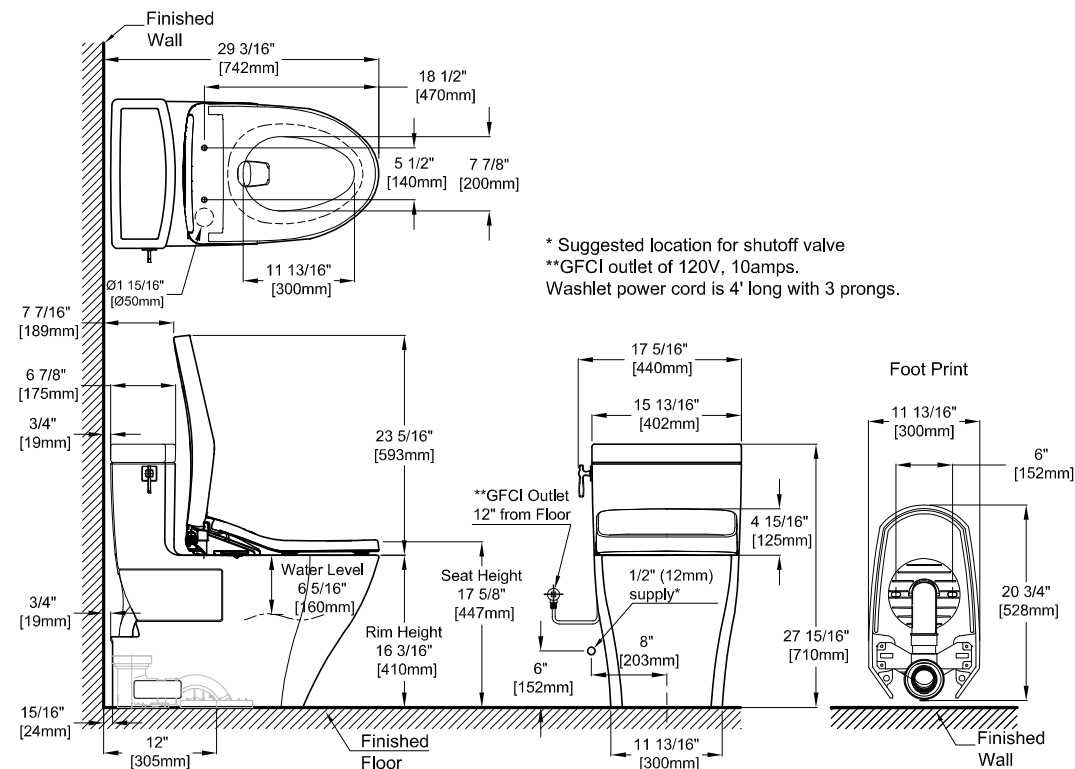

MW6263046CEFG(A)

Aimes® WASHLET®+ S500e One-Piece Toilet - 1.28 GPF

SPECIFICATIONS

Water Use	1.28 GPF (4.8 LPF)
Flush System	TORNADO FLUSH®
Min. Water Pressure	8 psi (Flowing)
Water Surface	7-3/4" x 9-3/8"
Trap Diameter	2-1/8"
Rough-in	12" (10" & 14" Optional)
Trap Seal	2-1/8"
Warranty	One Year Limited Warranty
Material	Vitreous China
Shipping Weight	119 lbs
Shipping Dimensions	32" L x 20" W x 17-3/4" H ¹ x 28-3/4" H ²

See SW3056(A)T40 Specification Sheet for details on included WASHLET.

INSTALLATION NOTES

Back-to-Back Toilet Installations:

TOTO recommends the use of a nationally listed, double sanitary tee-wye only, in vertical waste stacks, in accordance with the stipulations noted in the majority of nationally recognized plumbing codes.

To maintain adequate wall gap between the back of the tank and wall, mount the floor flange at a nominal 12" rough-in distance.

DIMENSIONS

TOTO®

These dimensions and specifications are subject to change without notice