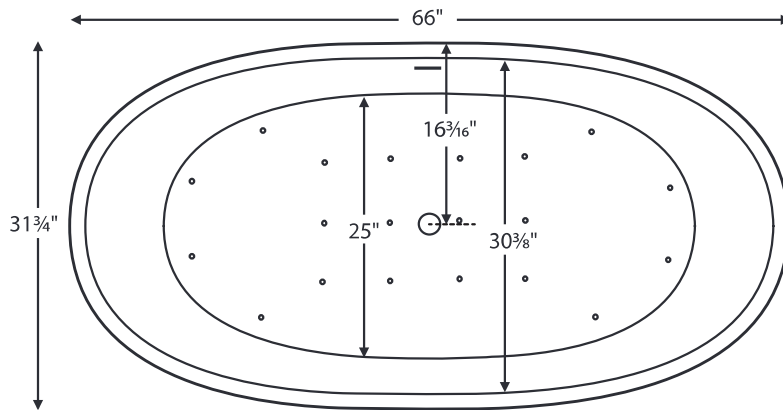

### Elena with Pedestal Option

MODEL #: 140  
66" x 31.75" x 20.5"/23.5"

#### GENERAL SPECIFICATIONS

**Material** - SculptureStone®

**Installation** - Freestanding

**Soaker Weight** - 212 lbs / 95 kg

**Air Bath Weight** - 242 lbs / 110 kg

**Maximum Fill** - 95 gal to overflow

*NOTE: Filling this tub to the maximum may require an above average size or dedicated water heater.*

Elena is available with a rolled or flat rim, and with or without a pedestal.  
Tub height will vary based upon features selected.

Rolled Rim

Flat Rim  
(reduces overall height by 1")