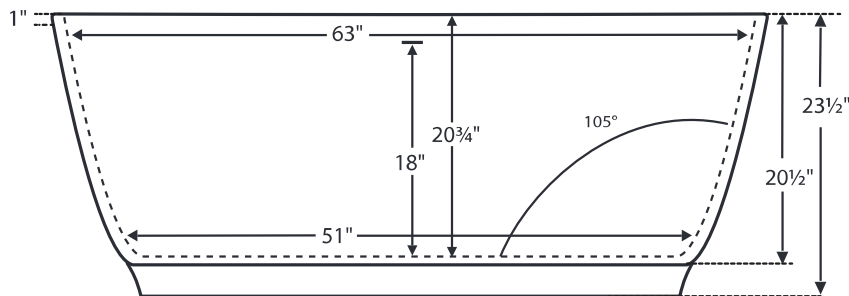

### Elena with Pedestal Option

MODEL #: 140  
66" x 31.75" x 20.5"/23.5"

#### GENERAL SPECIFICATIONS

**Material** - SculptureStone®

**Installation** - Freestanding

**Soaker Weight** - 212 lbs / 95 kg

**Air Bath Weight** - 242 lbs / 110 kg

**Maximum Fill** - 95 gal to overflow

*NOTE: Filling this tub to the maximum may require an above average size or dedicated water heater.*

Elena is available with a rolled or flat rim, and with or without a pedestal.  
Tub height will vary based upon features selected.

Rolled Rim

Flat Rim  
(reduces overall height by 1")