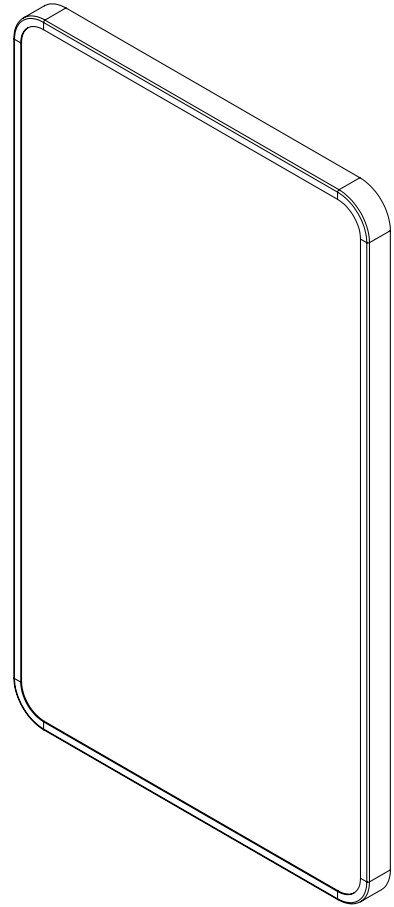

Features

- Rectangular mirror with rounded corners and a hand finished metal frame.
- Can be mounted in portrait or landscape orientation.

Materials & Construction

- Stainless steel frame
- Includes all required mounting hardware

Options

- Available in:
 - CM2440RC68, Iron Black
 - CM2440RC69, Brushed Pewter
 - CM2440RC87, Aged Brass
- Compliments Craft Series designs and finishes

Dimensions

Width: 23-1/4"

Height: 40-1/4"

Model Number Key

PRODUCT LINE	CATEGORY	WIDTH	HEIGHT	STYLE	FINISH OPTIONS
C = Craft Series	M = Mirror	24"	40"	RC=Round Corner Metal	(See above)

Craft Rounded Corner Mirror CM2440RC