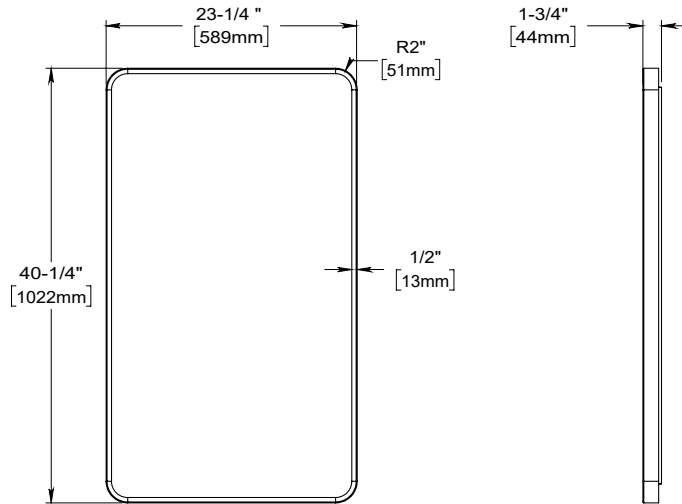

Features

- Rectangular mirror with rounded corners and a hand finished metal frame.
- Can be mounted in portrait or landscape orientation.

Materials & Construction

- Stainless steel frame
- Includes all required mounting hardware

Options

- Available in:
 - CM2440RC68, Iron Black
 - CM2440RC69, Brushed Pewter
 - CM2440RC87, Aged Brass
- Compliments Craft Series designs and finishes

Dimensions

Width: 23-1/4"

Height: 40-1/4"

Model Number Key

PRODUCT LINE	CATEGORY	WIDTH	HEIGHT	STYLE	FINISH OPTIONS
C = Craft Series	M = Mirror	24"	40"	RC=Round Corner Metal	(See above)

Craft Rounded Corner Mirror CM2440RC