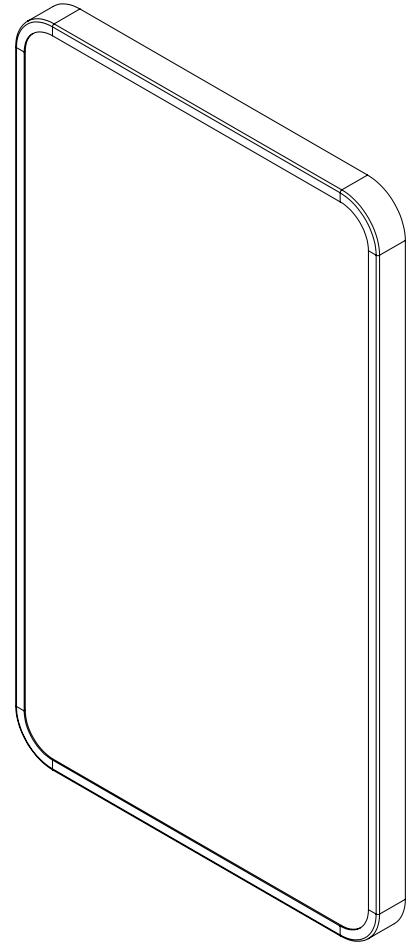

**Features**

- Rectangular mirror with rounded corners and a hand finished metal frame.
- Can be mounted in portrait or landscape orientation.

**Materials & Construction**

- Stainless steel frame
- Includes all required mounting hardware

**Options**

- Available in:
  - CM2034RC68, Iron Black
  - CM2034RC69, Brushed Pewter
  - CM2034RC87, Aged Brass
- Compliments Craft Series designs and finishes

**Dimensions**

Width: 19-1/4"  
 Height: 34-1/4"

**Model Number Key**

PRODUCT LINE	CATEGORY	WIDTH	HEIGHT	STYLE	FINISH OPTIONS
C = Craft Series	M = Mirror	20"	34"	RC=Round Corner Metal	(See above)

Craft Rounded Corner Mirror CM2034RC