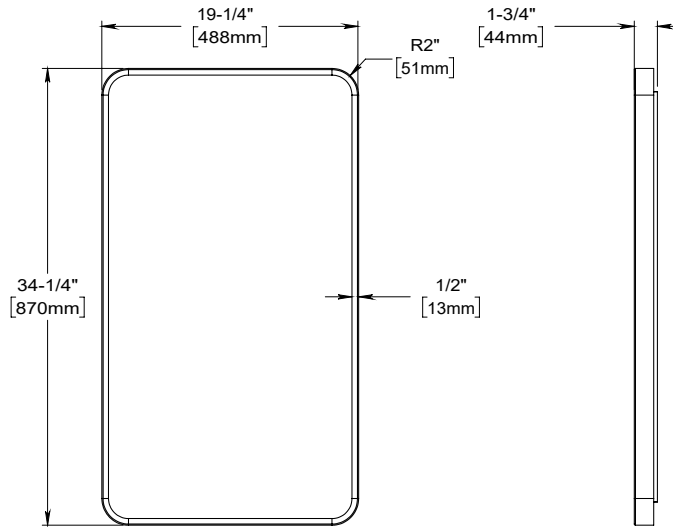

**Features**

- Rectangular mirror with rounded corners and a hand finished metal frame.
- Can be mounted in portrait or landscape orientation.

**Materials & Construction**

- Stainless steel frame
- Includes all required mounting hardware

**Options**

- Available in:
  - CM2034RC68, Iron Black
  - CM2034RC69, Brushed Pewter
  - CM2034RC87, Aged Brass
- Compliments Craft Series designs and finishes

**Dimensions**

Width: 19-1/4"  
 Height: 34-1/4"

**Model Number Key**

PRODUCT LINE	CATEGORY	WIDTH	HEIGHT	STYLE	FINISH OPTIONS
C = Craft Series	M = Mirror	20"	34"	RC=Round Corner Metal	(See above)

Craft Rounded Corner Mirror CM2034RC