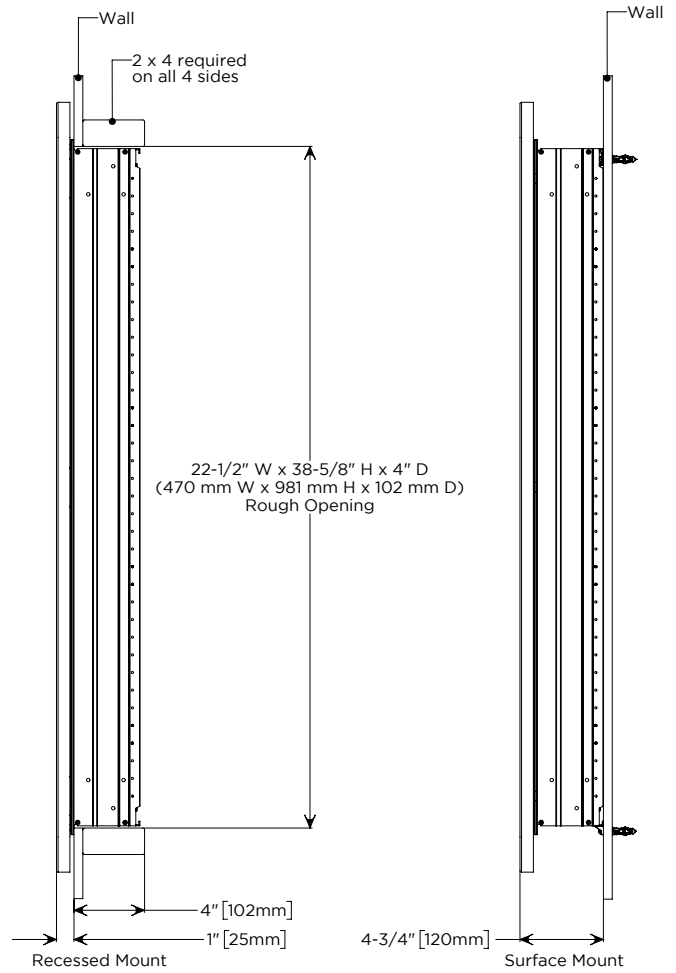

## Electrical System

- 120 VAC 60HZ 20A
- Field wire location as shown in drawing
- 1/2" conduit (Ø 7/8" actual) electrical knockout location shown below

Cabinet Dimensions

Rough-in Dimensions

Back of Cabinet - Wire Access Location