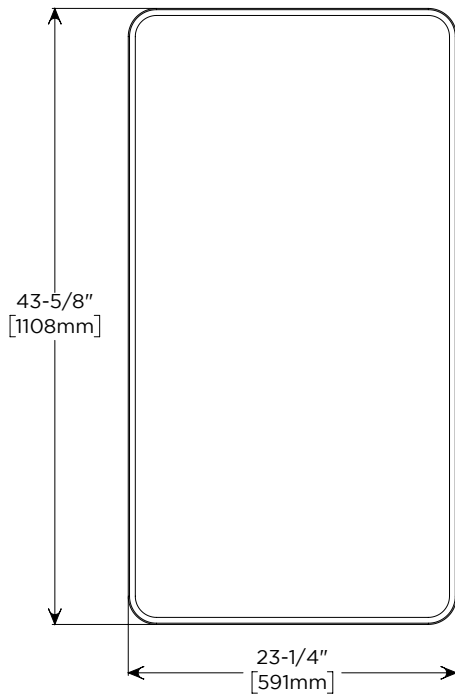

## Electrical System

- 120 VAC 60HZ 20A
- Field wire location as shown in drawing
- 1/2" conduit (Ø 7/8" actual) electrical knockout location shown below

Cabinet Dimensions

Rough-in Dimensions

Back of Cabinet - Wire Access Location