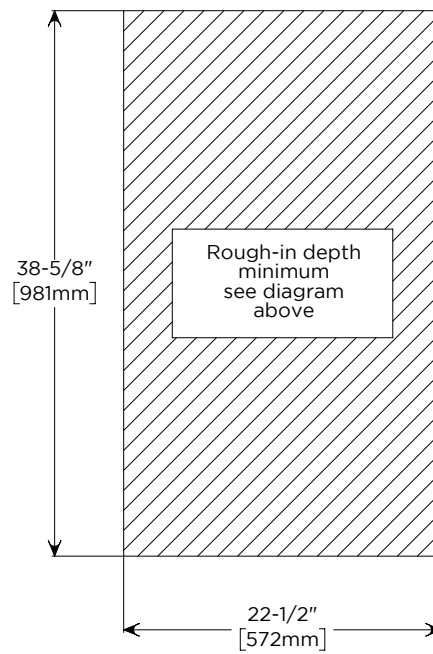

## Electrical System

- 120 VAC 60HZ 20A
- Field wire location as shown in drawing
- 1/2" conduit (Ø 7/8" actual) electrical knockout location shown below

Cabinet Dimensions

Rough-in Dimensions

Back of Cabinet - Wire Access Location