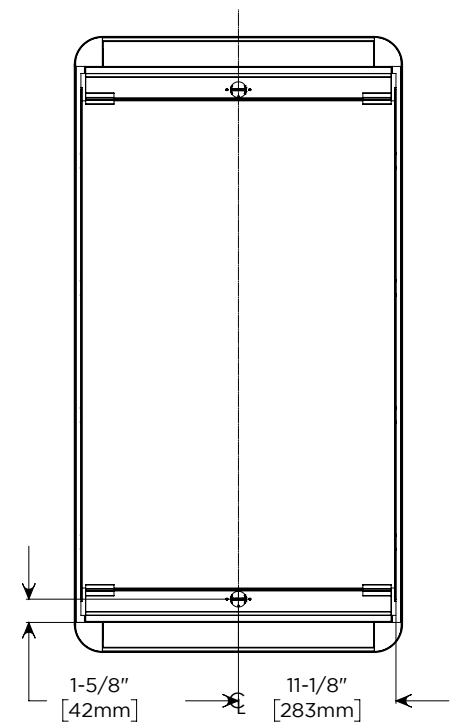

## Electrical System

- 120 VAC 60HZ 20A
- Field wire location as shown in drawing
- 1/2" conduit (Ø 7/8" actual) electrical knockout location shown below

Cabinet Dimensions

Rough-in Dimensions

Back of Cabinet - Wire Access Location