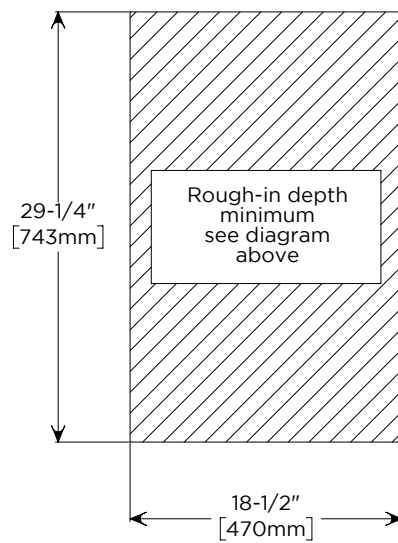

Electrical System

- 120 VAC 60HZ 20A
- Field wire location as shown in drawing
- 1/2" conduit (Ø 7/8" actual) electrical knockout location shown below

Cabinet Dimensions

Rough-in Dimensions

Back of Cabinet - Wire Access Location