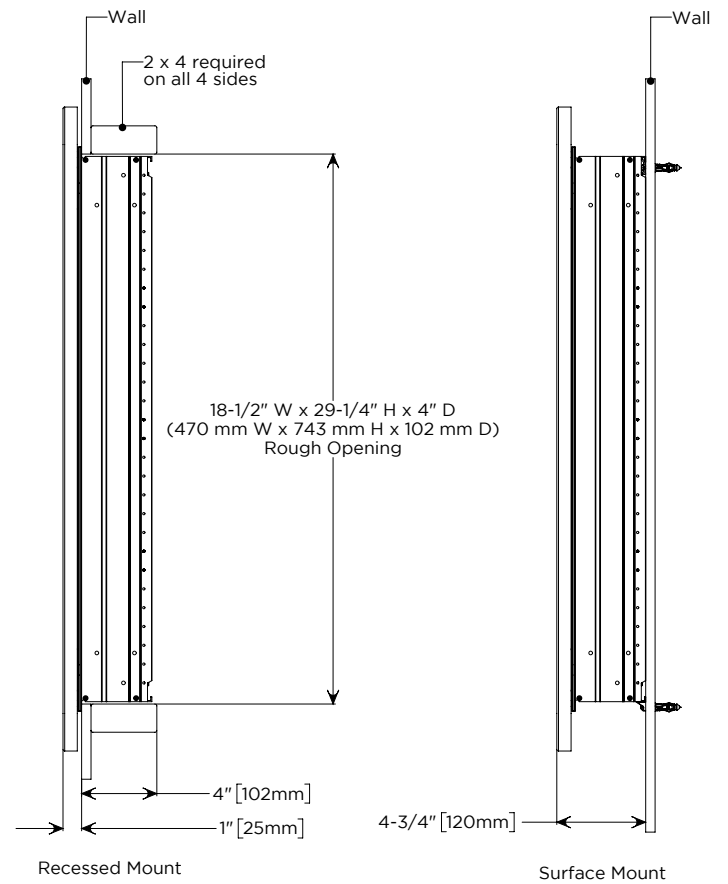

Electrical System

- 120 VAC 60HZ 20A
- Field wire location as shown in drawing
- 1/2" conduit (Ø 7/8" actual) electrical knockout location shown below

Cabinet Dimensions

Rough-in Dimensions

Back of Cabinet - Wire Access Location