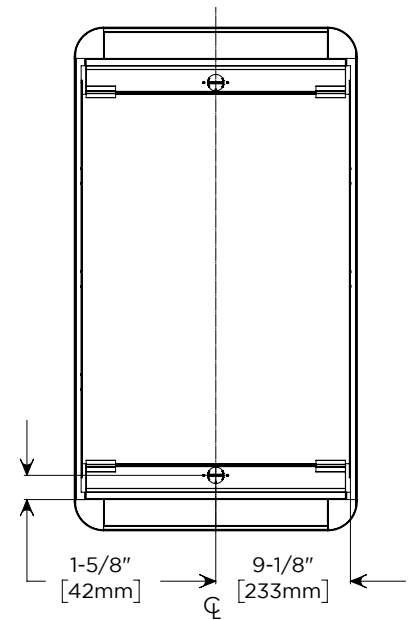

Electrical System

- 120 VAC 60HZ 20A
- Field wire location as shown in drawing
- 1/2" conduit (Ø 7/8" actual) electrical knockout location shown below

Cabinet Dimensions

Rough-in Dimensions

Back of Cabinet - Wire Access Location