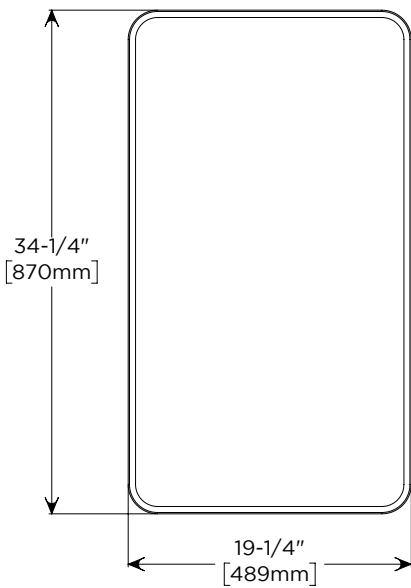

Electrical System

- 120 VAC 60HZ 20A
- Field wire location as shown in drawing
- 1/2" conduit (Ø 7/8" actual) electrical knockout location shown below

Cabinet Dimensions

Rough-in Dimensions

Back of Cabinet - Wire Access Location