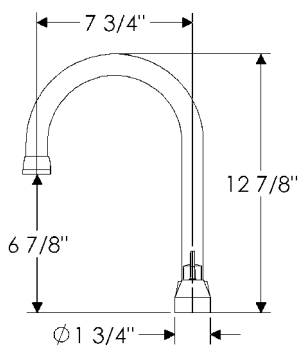

Lavatory Deck Mount Faucet

DMF Deck Mount Faucet & Rough
with P603 spout

- Flow rate: 1.5 GPM laminar flow for lavatory

ROCKY MOUNTAIN®
H A R D W A R E

1020 Airport Way Hailey, Idaho 83333 USA
toll free 888.788.2013 • ph. 208.788.2013 • fax 208.788.2577
info@rockymountainhardware.com
www.rockymountainhardware.com