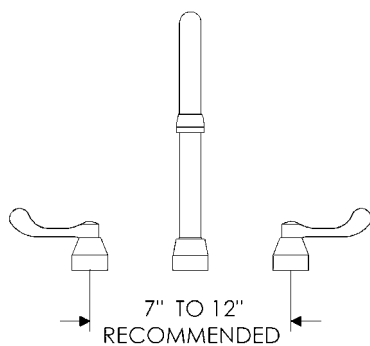

Lavatory Deck Mount Faucet

DMF Deck Mount Faucet & Rough
with P603 spout

- Flow rate: 1.5 GPM laminar flow for lavatory

ROCKY MOUNTAIN®
H A R D W A R E

1020 Airport Way Hailey, Idaho 83333 USA
toll free 888.788.2013 • ph. 208.788.2013 • fax 208.788.2577
info@rockymountainhardware.com
www.rockymountainhardware.com