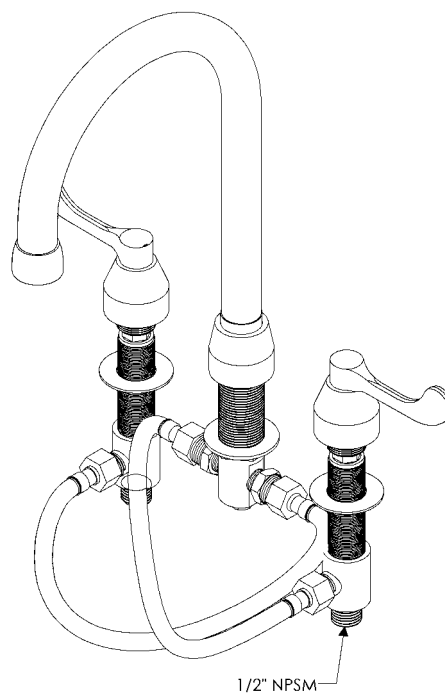

Lavatory Deck Mount Faucet

DMF Deck Mount Faucet & Rough
with P603 spout

- Flow rate: 1.5 GPM laminar flow for lavatory

ROCKY MOUNTAIN®
H A R D W A R E

1020 Airport Way Hailey, Idaho 83333 USA
toll free 888.788.2013 • ph. 208.788.2013 • fax 208.788.2577
info@rockymountainhardware.com
www.rockymountainhardware.com