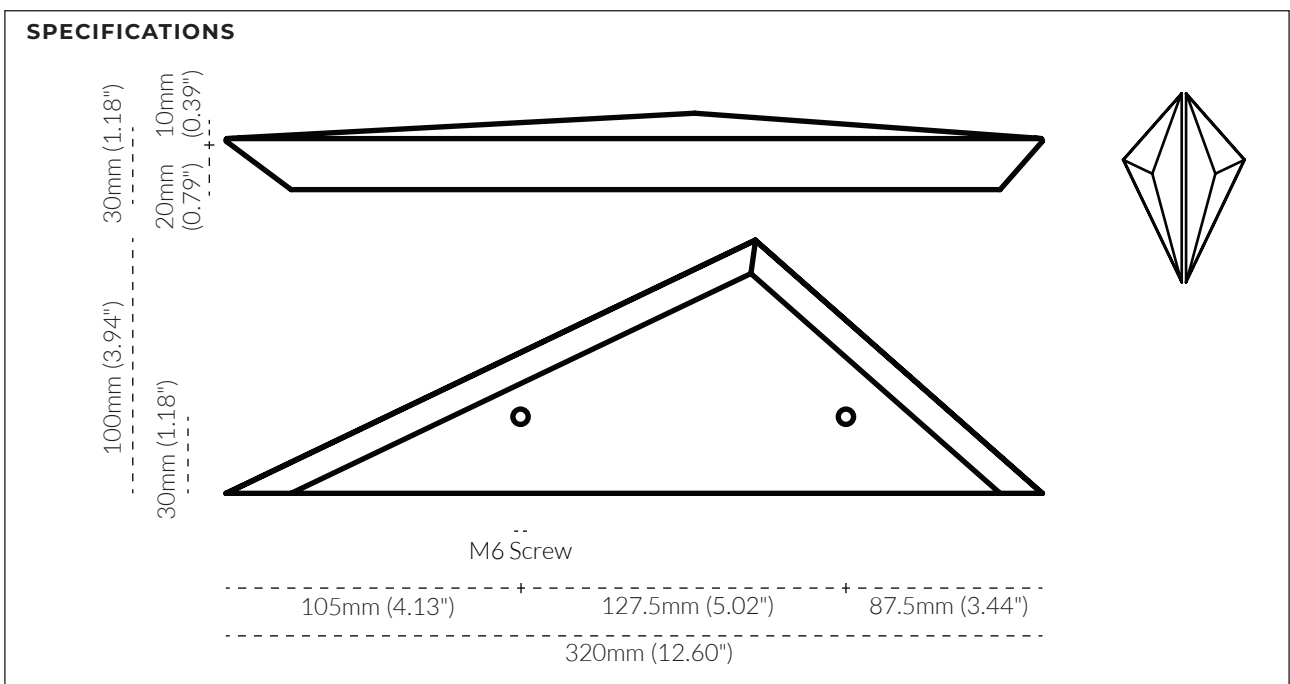

PRISM MARBLE HANDLE PAIR

TECH SPEC

FINISH	SKU	FIXINGS ALSO INCLUDED
Carrara Marble	PRI-CARR-320	- 4 x M6 * 25mm Hex Screw - 4 x M6 * 40mm Hex Screw
Rosso Marble	PRI-ROS-320	
Tundra Marble	PRI-TUND-320	
Verde Marble	PRI-VER-320	
Viola Marble	PRI-VIO-320	
Black Marble	PRI-BLK-320	
Travertine	PRI-TRAV-320	