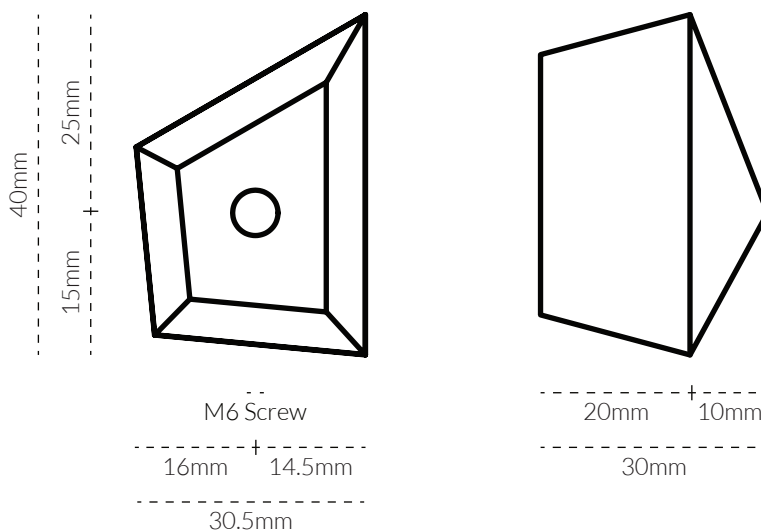

PRISM MARBLE KNOB 45MM

TECH SPEC

SPECIFICATIONS

FINISH	SKU	FIXINGS ALSO INCLUDED
 Carrara Marble	PRI-KNOB-CAR	<ul style="list-style-type: none"> - 1x M6 * 25mm Hex Screw - 1x M6 * 40mm Hex Screw 
 Rosso Marble	PRI-KNOB-ROS	
 Tundra Marble	PRI-KNOB-TUND	
 Verde Marble	PRI-KNOB-VER	
 Viola Marble	PRI-KNOB-VIO	
 Black Marble	PRI-KNOB-BLK	
 Travertine	PRI-KNOB-TRAV	