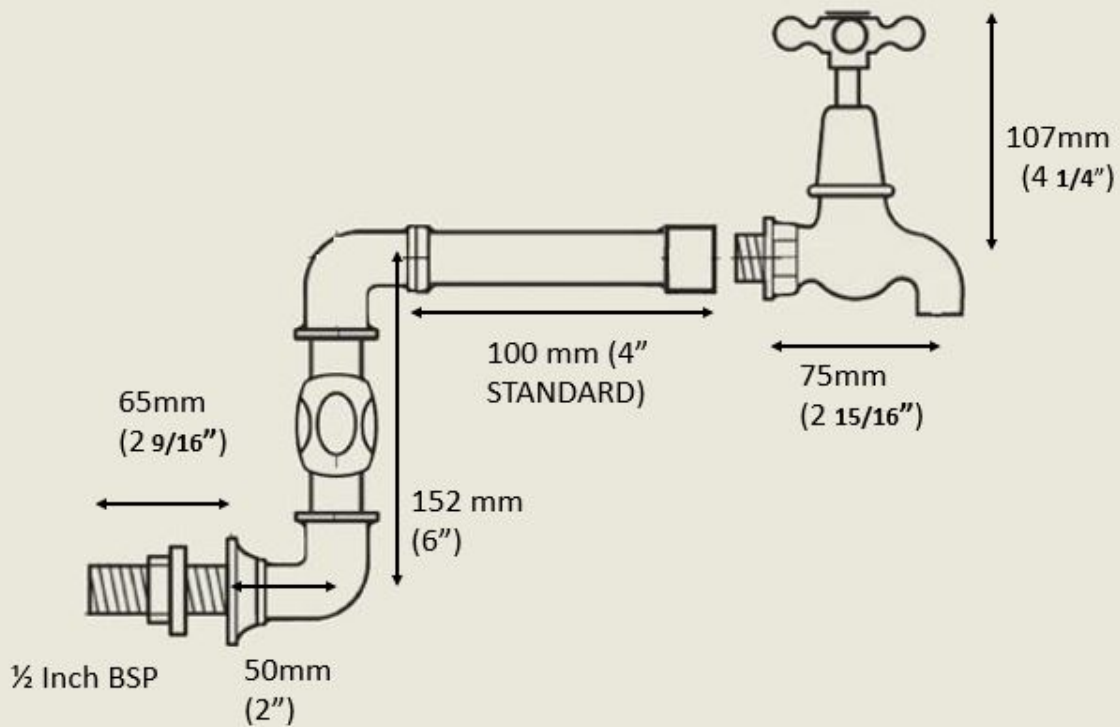

BY APPOINTMENT TO  
HER MAJESTY QUEEN ELIZABETH II  
MANUFACTURER OF KITCHEN & BATHROOM TAPS & MIXERS  
BARBER WILSONS & CO. LTD.  
LONDON

LONDON BARBER WILSONS & CO EST. 1905

**Model No.** R260C-I890 \*image shows I900 headworks  
Extensions Available

**Internals** Standard-3/4 turn ceramic cartridge  
Optional compression cartridge available

MADE IN LONDON

BW  
& CO

info@barberwilsons.co.uk  
+44 (0) 20 8888 3461

Barber Wilsons & Co Ltd, Crawley Road, London N22 6AH  
REG. OFFICE. AS ABOVE · REG. NO. 100285 ENGLAND