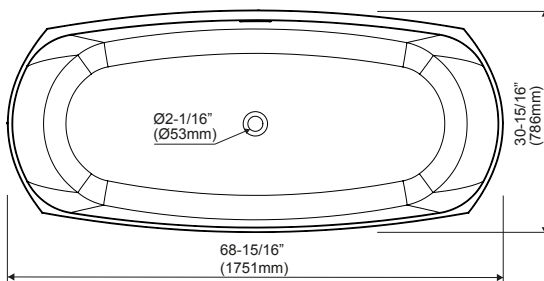

The measurements shown are for reference only. Products and specifications shown are subject to change without notice. Revised 03/2021

www.graff-designs.com | phone: 800-954-4723