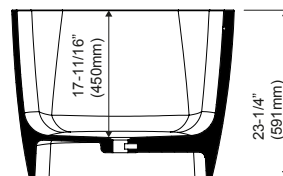

Bathtub Drain Finish Options ***

PC, GL, MT

BNi, PN, UB*

SN, OB

BK*, AU*, BAU*

The measurements shown are for reference only. Products and specifications shown are subject to change without notice. Revised 03/2021

www.graff-designs.com | phone: 800-954-4723