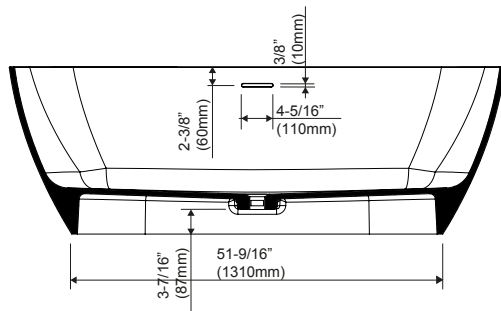

The measurements shown are for reference only. Products and specifications shown are subject to change without notice. Revised 03/2021

www.graff-designs.com | phone: 800-954-4723