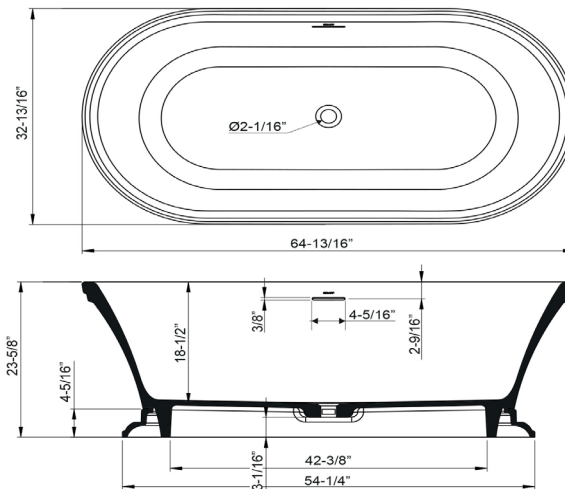

* Special order finish- call for availability
** - please specify finish
*** - please specify handle: R2MB Marble Storm Black, R2MW Marble Smoky White, R2MG Marble Forest Green, R1** Brass please specify any finish