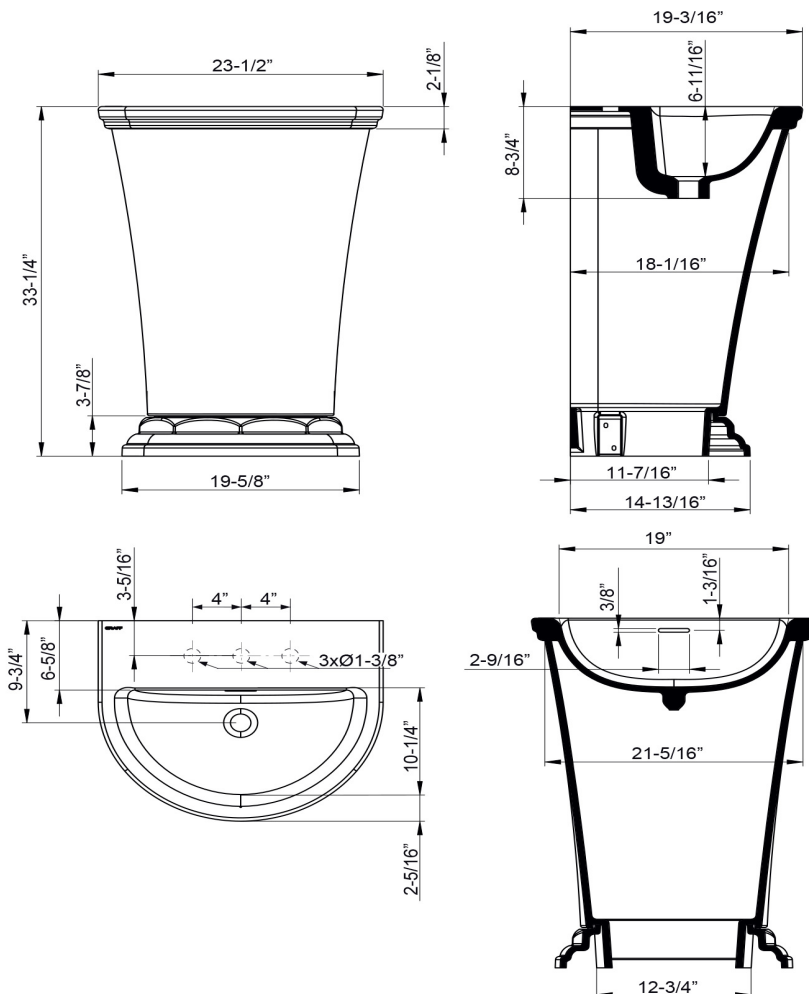

CAMB15L-1-OF-***

Camden Collection

Camden Sink in Sleek-Stone®

GRAFF®

Product Features

- Constructed from Sleek-Stone® Lite
- Freestanding installation
- With integrated overflow
- One faucet hole - 1-3/8"
- Drain assembly not included
- Includes rear access area for faucet and drain installation
- ~74 lb
- 2.2 gal capacity
- Available Spring 2020

Available Finishes

- Gloss Sleek-Stone®
  CAMB15L-1-OF-GL
- Matte Sleek-Stone®
  CAMB15L-1-OF-MT

Warranty

- Limited lifetime warranty

For complete warranty information go to <https://www.graff-designs.com/en/info/faqs>

* Special order finish- call for availability
** - please specify finish
*** - please specify handle: R2MB Marble Storm
Black, R2MW Marble Smoky White, R2MG Marble
Forest Green, R1** Brass please specify any finish

The measurements shown are for reference only. Products and specifications shown are subject to change without notice. Revised 12/2019.

www.graff-designs.com | phone: 800-954-4723