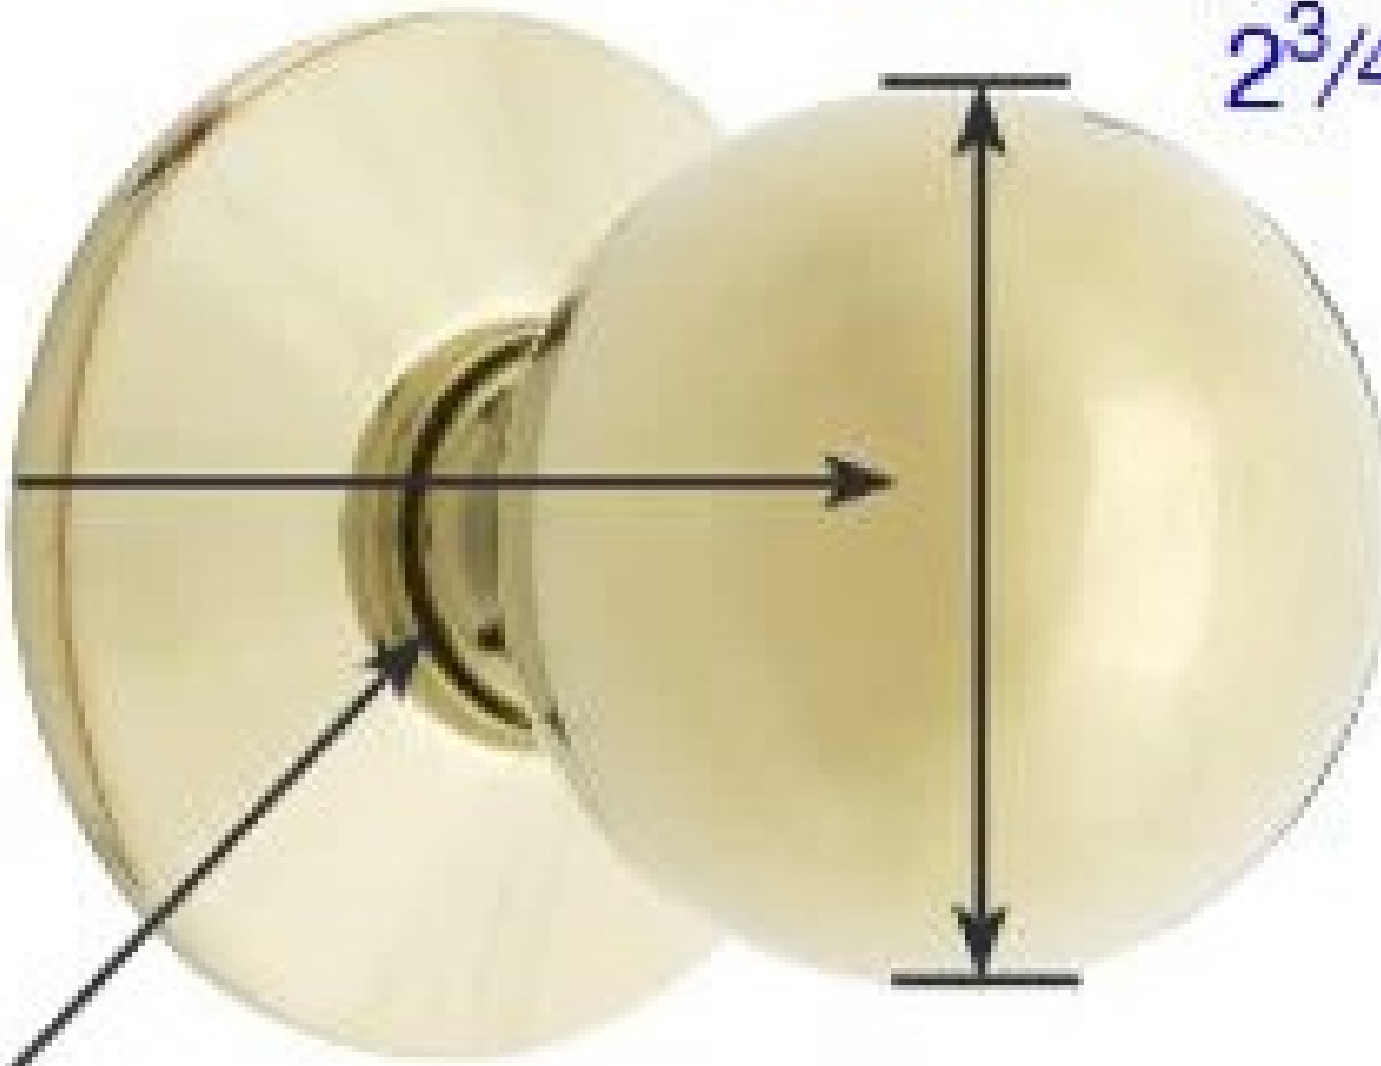

2" Dia.

2³/₄" Projection

1/2" Stem

Orb (OR)

with Modern Rosette