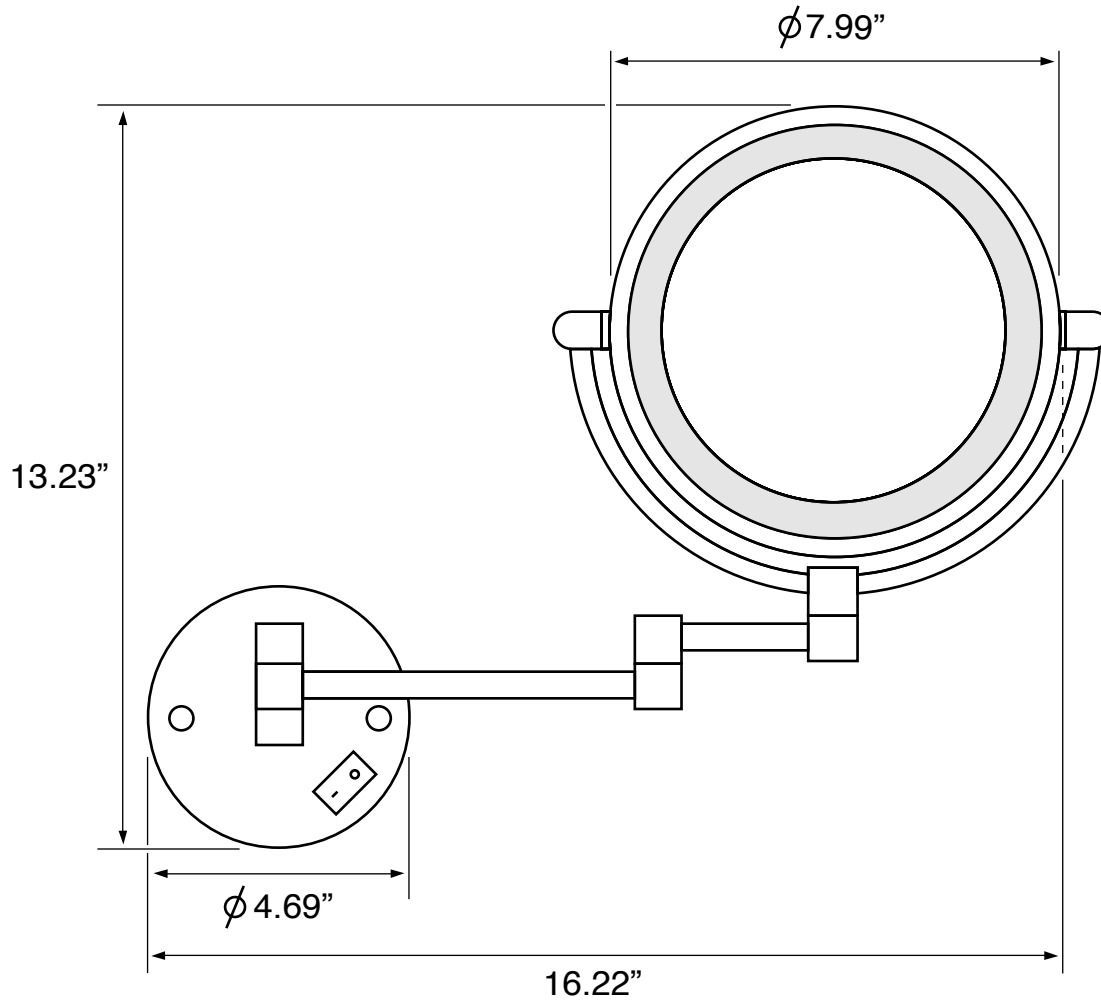

Material

- Brass mirror available in 3 finishes.

Installation

- Wall mounted installation.

Magnifications

- 3x
- 5x
- 7x

Nameek's One-Year Limited Warranty

See website for warranty information details.

Color/Finish Details

Color	Code	Description
	CR	Polished chrome
	BLK	Matte black
	SNI	Satin nickel

Technical Information

Face type:	Double
Arm type:	Double, Folding
Installation:	Wall mounted
Light type:	LED
Face dimensions:	Height: 7.99" Width: 7.99"
Extension length:	12"
Magnifications:	3x, 5x, 7x
Weight:	4.6 lbs