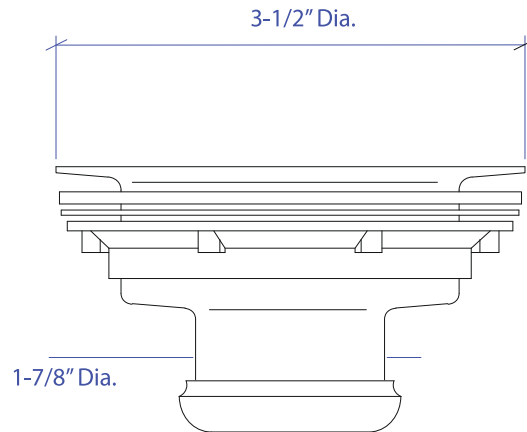

SINK STRAINER MKD-101SB

- **FEATURES**
 nee construction
 Removable basket strainer
- **TECHNICAL INFORMATION**
 Intended for sink installation with 3-1/2" outlet
 7/8" Connection
- **FINISHES**
 Satin Brushed stainless steel