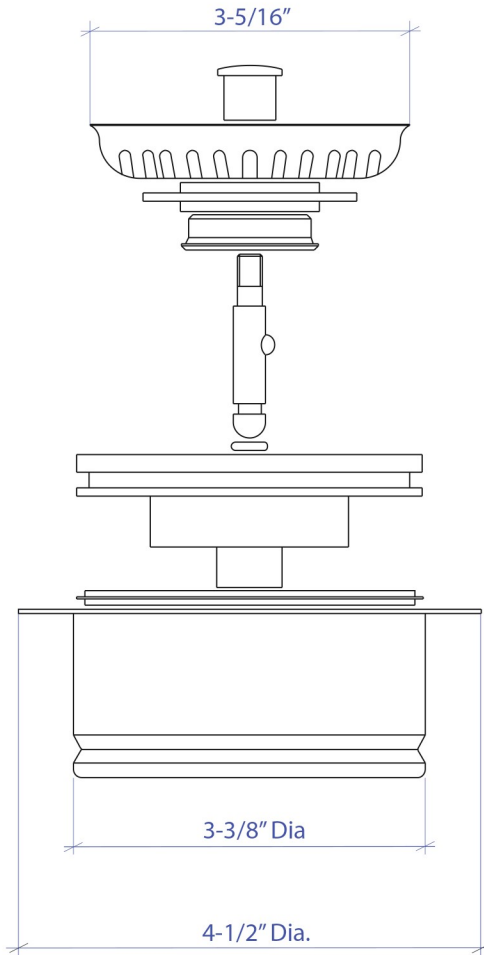

DISPOSAL COLLAR MDC-102SB

- **FEATURES**
Stainless Steel Construction
Removable Stopper
Removable Basket Strainer
- **TECHNICAL INFORMATION**
Intended for sink installation with 3-1/2" outlet
- **FINISHES**
Satin Brushed stainless steel