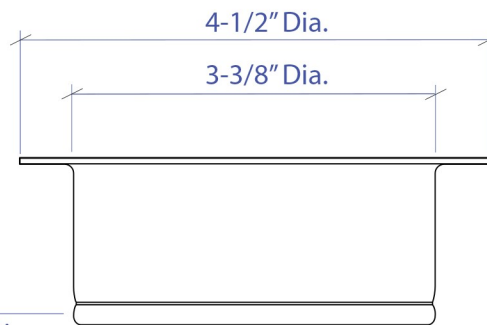

DISPOSAL COLLAR MDC-101SB

- **FEATURES**
Stainless Steel Construction
Removable Stopper
- **TECHNICAL INFORMATION**
Intended for sink installation with 3-1/2" outlet
- **FINISHES**
Satin Brushed stainless steel

3-3/8" Dia.

PROJECT INFORMATION			
Project			
Date	/ /	QTY	
Specifier			
Contact			
Note			