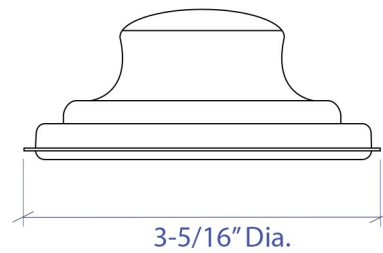

DISPOSAL COLLAR MDC-101SB

- **FEATURES**
Stainless Steel Construction
Removable Stopper
- **TECHNICAL INFORMATION**
Intended for sink installation with 3-1/2" outlet
- **FINISHES**
Satin Brushed stainless steel

3-3/8" Dia.

PROJECT INFORMATION			
Project			
Date	/ /	QTY	
Specifier			
Contact			
Note			