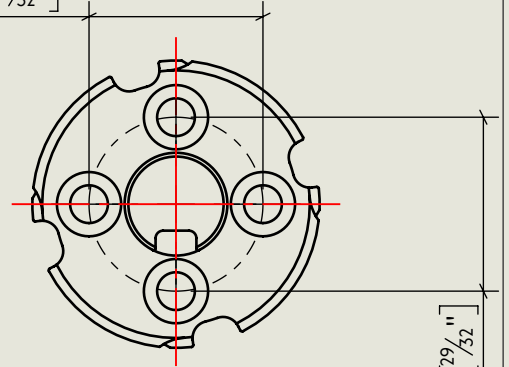

BY APPOINTMENT TO
HIS MAJESTY KING CHARLES III
MANUFACTURE OF KITCHEN & BATHROOM TAPS & MIXERS
BARBER WILSONS & CO. LTD
LONDON

LONDON **BARBER WILSONS & CO** EST. 1905

Model No.	Description	
MC800	Mastercraft Accessory Toilet Roll Holder	Complete

BY APPOINTMENT TO
HIS MAJESTY KING CHARLES III
MANUFACTURE OF KITCHEN & BATHROOM TAPS & MIXERS
BARBER WILSONS & CO. LTD
LONDON

LONDON

BARBER WILSONS & CO

EST. 1905

Where Possible Use 4 x Screws

CRUCIAL TO USE LASERLINE
FOR VERTICAL HOLE ALIGNMENT
DURING INSTALLATION
FOR PERFECT PRODUCT ORIENTATION

23.0mm [$\frac{29}{32}$ "]

BRACKET ORIENTATION FIXING
SCALE 1 : 1

23.0mm [$\frac{29}{32}$ "]

Model No.

MC800

Description

Mastercraft Accessory Toilet Roll Holder

Fitting