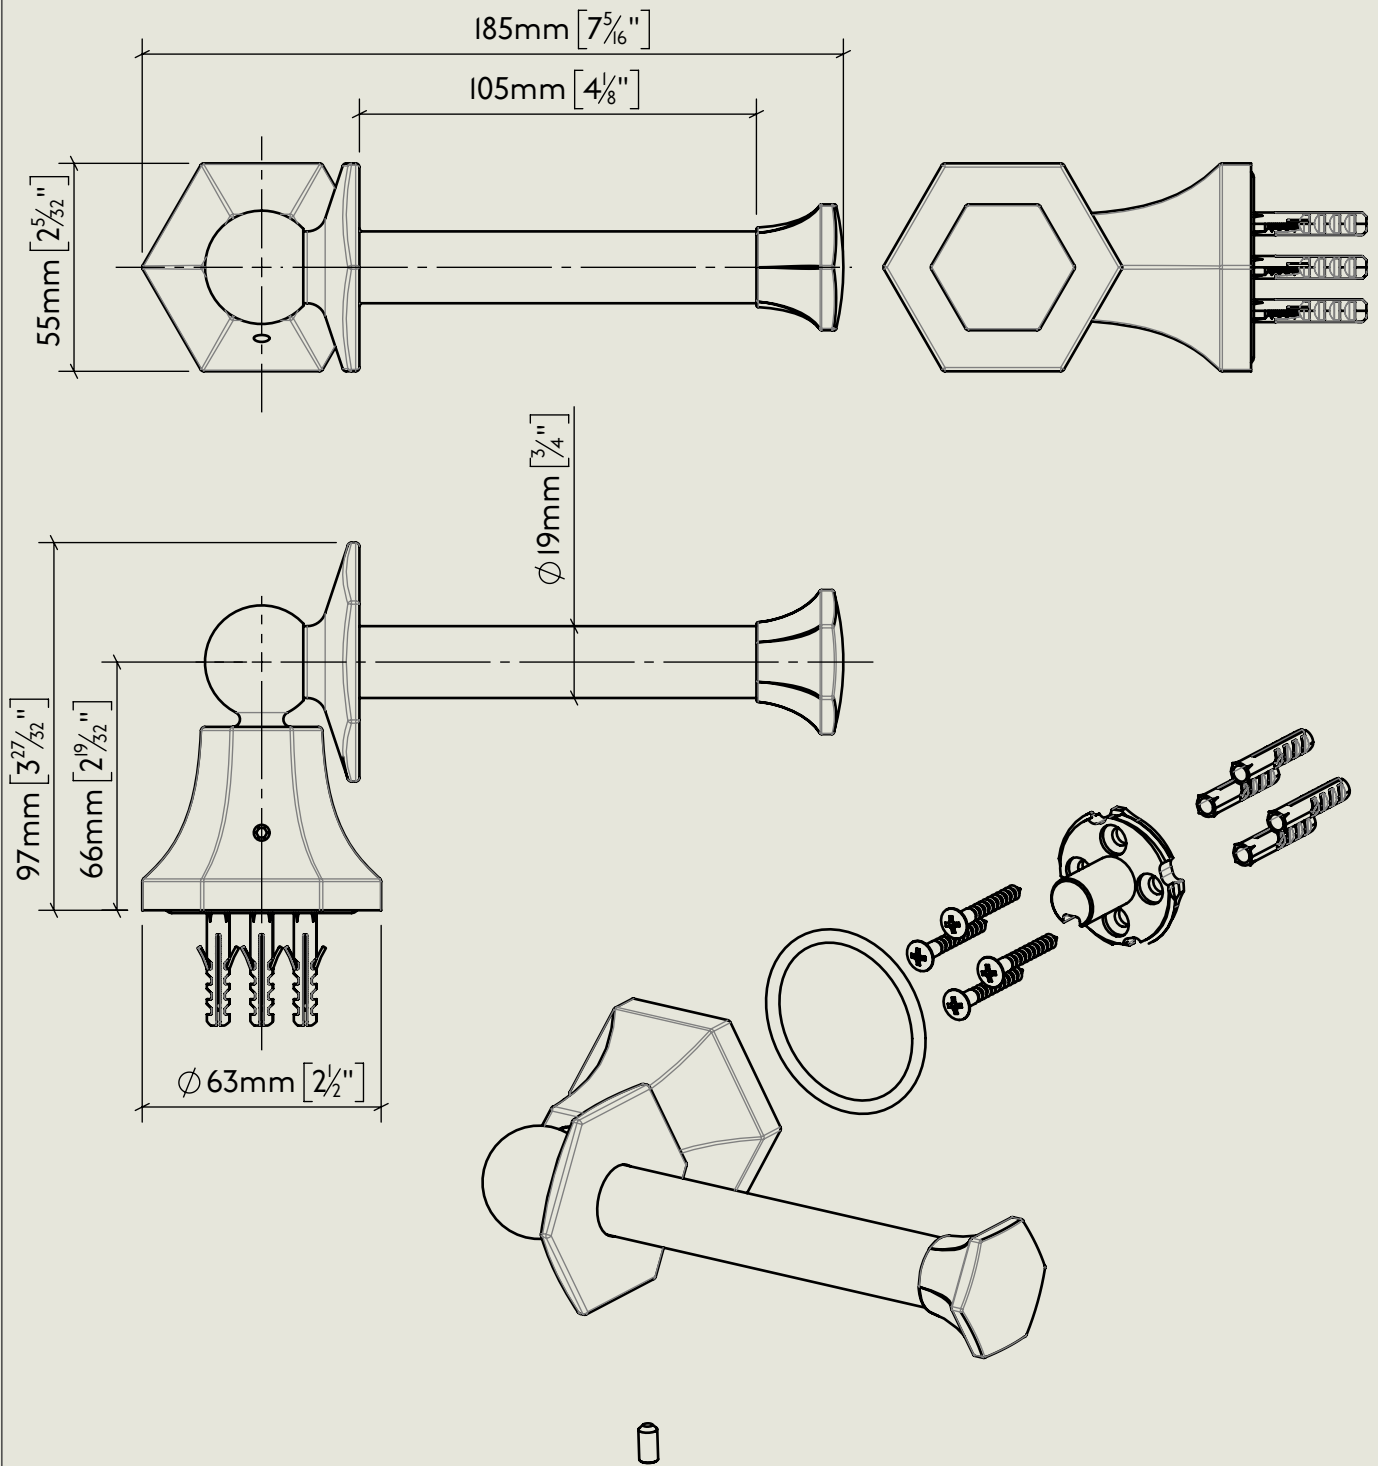

BY APPOINTMENT TO
HIS MAJESTY KING CHARLES III
MANUFACTURE OF KITCHEN & BATHROOM TAPS & MIXERS
BARBER WILSONS & CO. LTD
LONDON

LONDON **BARBER WILSONS & CO** EST. 1905

Model No.	Description	
MC800	Mastercraft Accessory Toilet Roll Holder	Complete

BY APPOINTMENT TO
HIS MAJESTY KING CHARLES III
MANUFACTURE OF KITCHEN & BATHROOM TAPS & MIXERS
BARBER WILSONS & CO. LTD
LONDON

LONDON

BARBER WILSONS & CO

EST. 1905

Where Possible Use 4 x Screws

CRUCIAL TO USE LASERLINE
FOR VERTICAL HOLE ALIGNMENT
DURING INSTALLATION
FOR PERFECT PRODUCT ORIENTATION

23.0mm [$\frac{29}{32}$ "]

BRACKET ORIENTATION FIXING
SCALE 1 : 1

23.0mm [$\frac{29}{32}$ "]

Model No.

MC800

Description

Mastercraft Accessory Toilet Roll Holder

Fitting