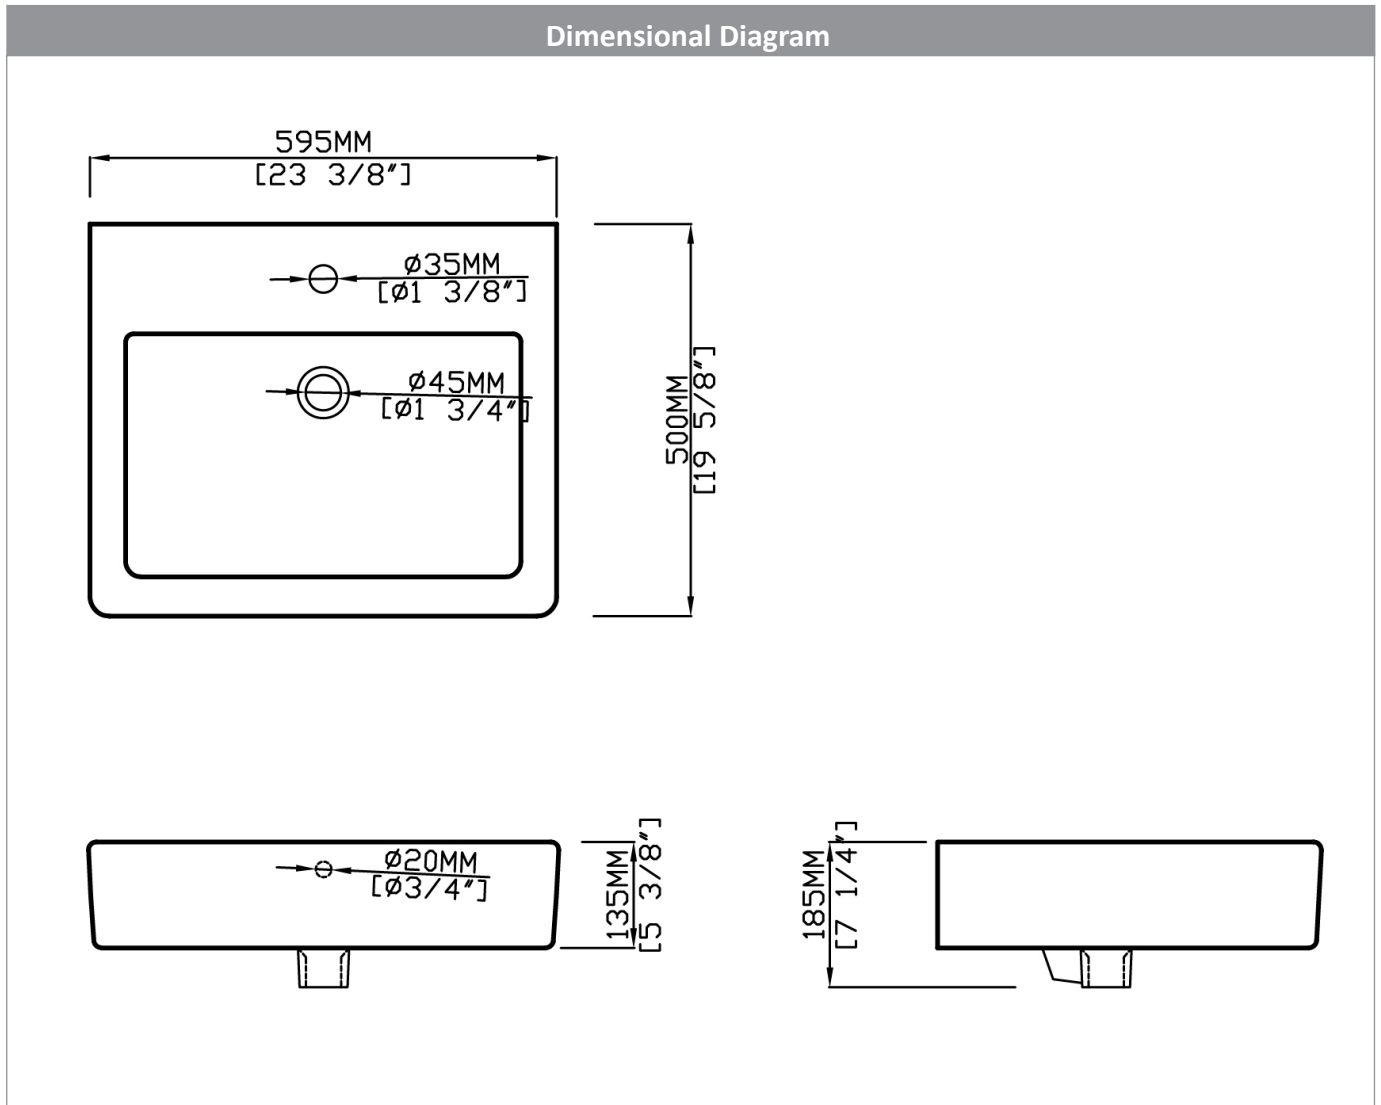

BOX 24
Vessel Lavatory
 L-8200

Product Features

- Vitreous china
- Vessel sink with overflow
- Single-hole faucet deck
- MicroGlaze™ anti-microbial, stain-resistant glaze
- *Note:* Faucetry/drain parts/overflow ring **not** included

Quality Assurance

- Limited lifetime product warranty

Nominal Dimensions

Overall dimensions: 23-3/8" x 19-5/8"

Glaze Color Options

White .01

Dimensional Diagram

IMPORTANT: Dimensions are nominal and may vary within the range of tolerance per NSI Standard A112.19.2. These measurements are subject to change. No responsibility is assumed for use of superseded or voided pages.

Due to such nominal variations with all ceramic products, vanity countertops to be used with ceramic sinks should only be cut with the actual sink intended for installation, to physically ensure that cut-out dimensions are appropriate. The diagram and dimensions given above are for illustration only, are approximate and not to scale, and are not suitable for use as a cut-out template. No responsibility is assumed for the use or mis-use of these pages for installation purposes.