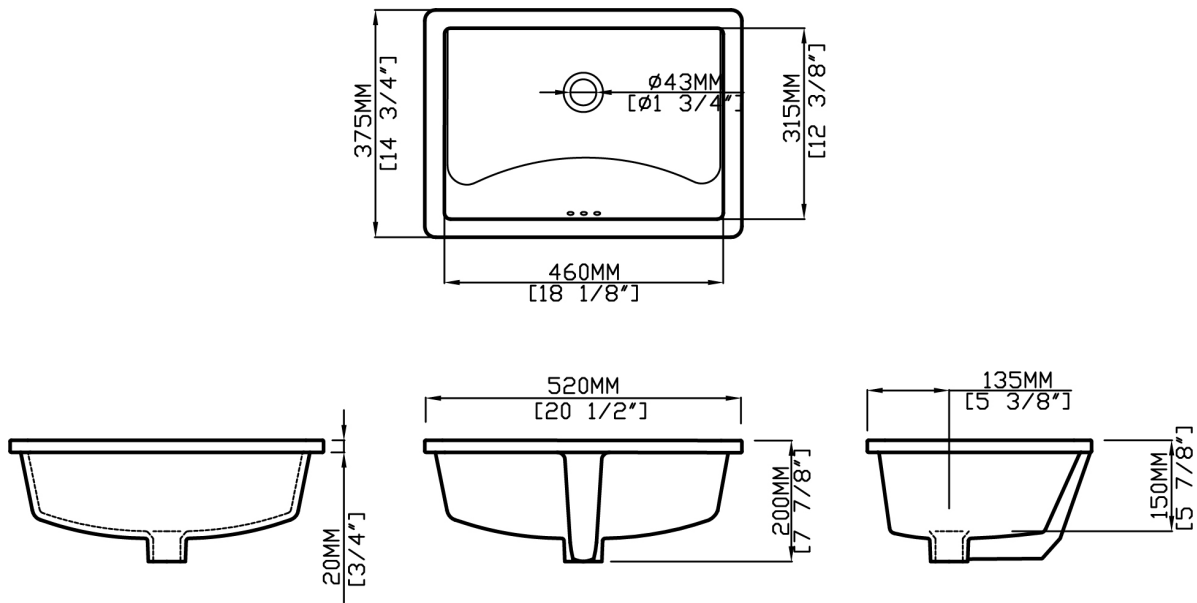

MUSE MEDIUM
Undermount Lavatory
L-2410

Product Features

- Vitreous china
- Undermount sink with 3-hole front overflow
- MicroGlaze™ anti-microbial, stain-resistant glaze
- *Note:* drain parts **not** included

Nominal Dimensions

- Inner dimensions: 18-1/8" x 12-3/8"
- Outer dimensions: 20-1/2" x 14-3/4"

Quality Assurance

- Limited lifetime product warranty

Compliance Certifications

- ASME A112.19.2M
- CSA B45.1

Glaze Color Options

 <p>White .01</p>		
---	--	--

Dimensional Diagram

IMPORTANT: Dimensions are nominal and may vary within the range of tolerance per NSI Standard A112.19.2. These measurements are subject to change. No responsibility is assumed for use of superseded or voided pages.

Due to such nominal variations with all ceramic products, vanity countertops to be used with ceramic sinks should only be cut with the actual sink intended for installation, to physically ensure that cut-out dimensions are appropriate. The diagram and dimensions given above are for illustration only, are approximate and not to scale, and are not suitable for use as a cut-out template. No responsibility is assumed for the use or mis-use of these pages for installation purposes.