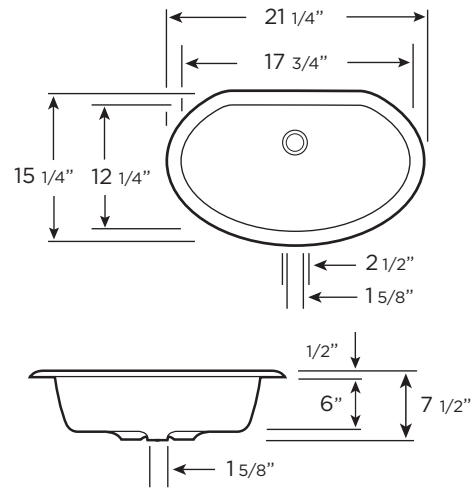

JANE

Shown in Sandstone

LAVATORY BASIN

JANE - P1521			Interior Dimensions	Outer Dimensions	List Price Group 1 (WH)	List Price Group 2 (AL, BN, BS)	List Price Group 3 (BK, IB, LN, MX)	List Price Group 4 (DB, IG, JC, RP, SG, TL, WR)	List Price Group 5 (CB, CI, CW, GM, ST, TC, VE, WB)
Stock No.	Description	Installation Type							
P1521.D P1521.U	Plain Bowl with Overflow Lavatory Basin	(D) Drop in (U) Under mount	12-1/4 x 17-3/4 x 6	15-1/4 x 21-1/4 x 7-1/2	\$285.00	\$325.00	\$385.00	\$485.00	\$525.00
P1521.D2 P1521.U2	Plain Bowl with Overflow Lavatory Basin	(D2) Drop in (U2) Under mount Glazed Both Sides	12-1/4 x 17-3/4 x 6	15-1/4 x 21-1/4 x 7-1/2	\$410.00	\$450.00	\$585.00	\$685.00	\$725.00

Shipping Carton Dimensions – 20 lbs – 24 x 24 x 12

AVAILABLE FINISHES

AL Almond (Kohler)	BK Black (Kohler)	BN Bone (American Standard)	BS Biscuit (Kohler)
CB Crazy Blue/Wild Blue*	CI Cast Iron*	CW Crackle White*	DB Desert Bloom (Kohler)
GM Gun Metal*	IB Innocent Blush (Kohler)	IG Ice Grey (Kohler)	JC Jersey Cream (Kohler)
LN Linen (Kallista)	MX Mexican Sand (Kohler)	RP Raspberry (Kohler)	SG Seafoam Green (Kohler)
ST Sandstone	TC Terra Cotta	TL Teal (Kohler)	VE Verde*
WB Wild Bronze*	WH White	WR Wild Rose (Kohler)	