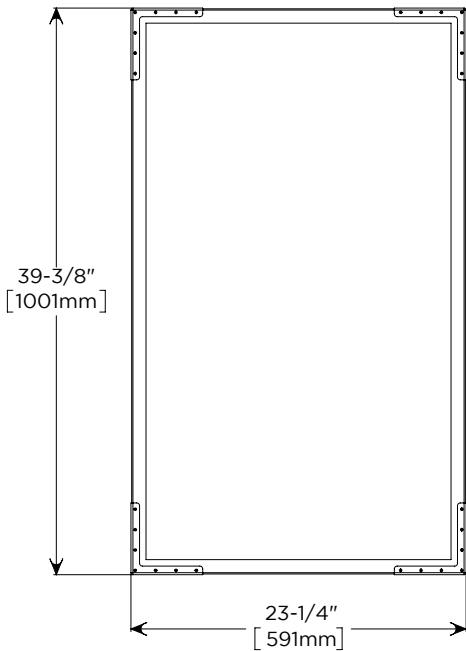

## Electrical System

- 120 VAC 60HZ 20A
- Field wire location as shown in drawing
- 1/2" conduit (Ø 7/8" actual) electrical knockout location shown below

Cabinet Dimensions

Rough-in Dimensions

Back of Cabinet - Wire Access Location