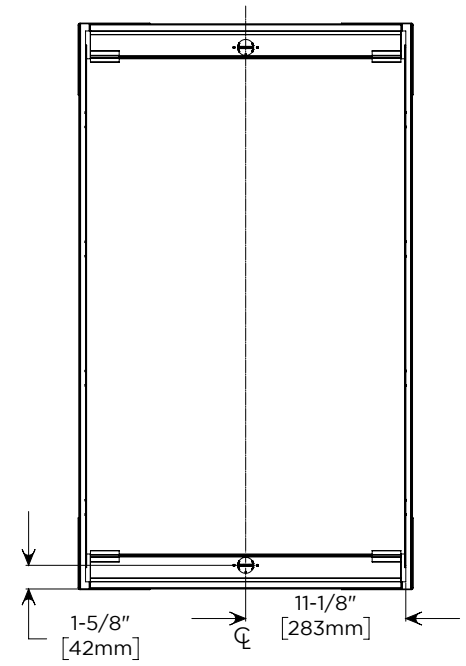

## Electrical System

- 120 VAC 60HZ 20A
- Field wire location as shown in drawing
- 1/2" conduit (Ø 7/8" actual) electrical knockout location shown below

Cabinet Dimensions

Rough-in Dimensions

Back of Cabinet - Wire Access Location