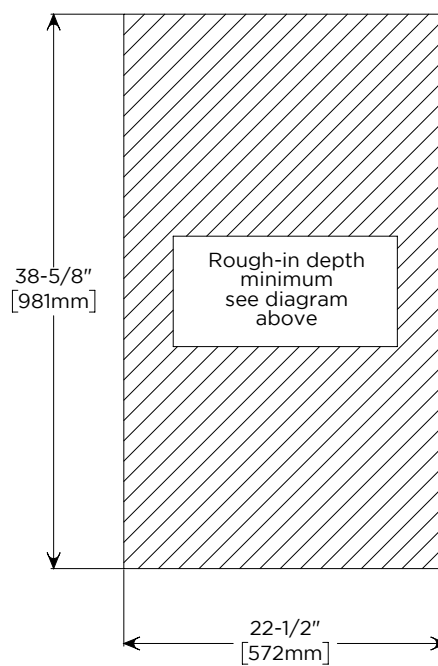

## Electrical System

- 120 VAC 60HZ 20A
- Field wire location as shown in drawing
- 1/2" conduit (Ø 7/8" actual) electrical knockout location shown below

Cabinet Dimensions

Rough-in Dimensions

Back of Cabinet - Wire Access Location