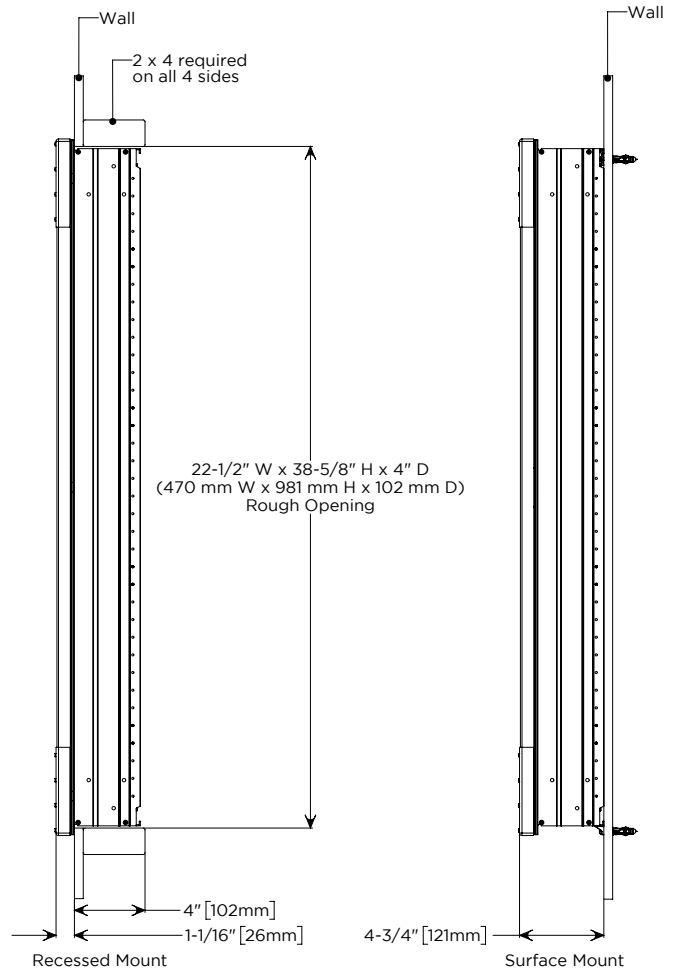

## Electrical System

- 120 VAC 60HZ 20A
- Field wire location as shown in drawing
- 1/2" conduit (Ø 7/8" actual) electrical knockout location shown below

Cabinet Dimensions

Rough-in Dimensions

Back of Cabinet - Wire Access Location