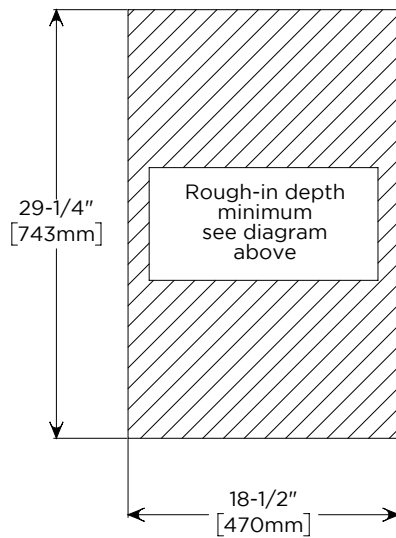

Electrical System

- 120 VAC 60HZ 20A
- Field wire location as shown in drawing
- 1/2" conduit (Ø 7/8" actual) electrical knockout location shown below

Cabinet Dimensions

Rough-in Dimensions

Back of Cabinet - Wire Access Location