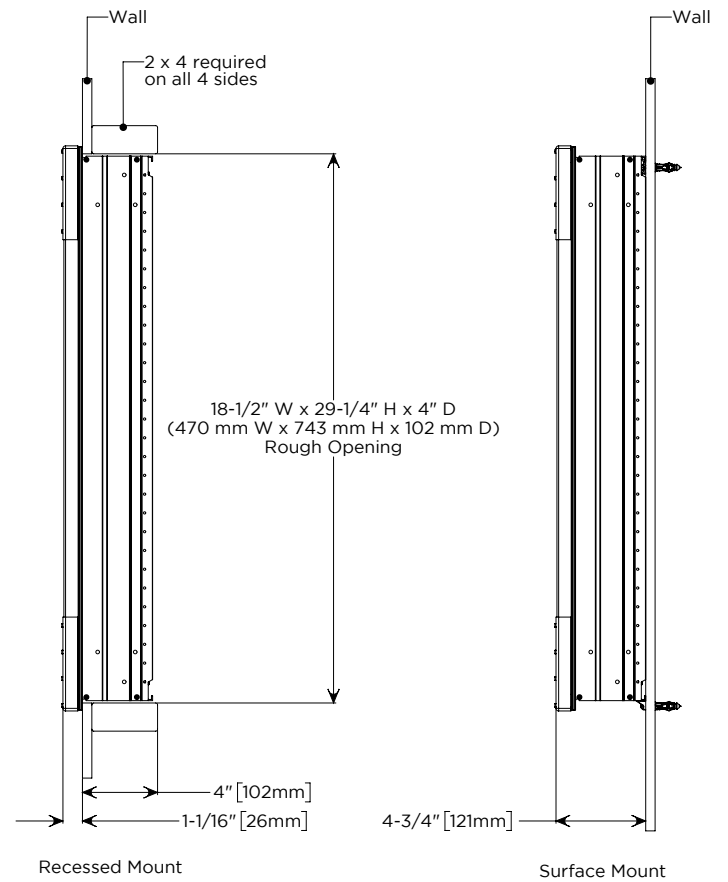

Electrical System

- 120 VAC 60HZ 20A
- Field wire location as shown in drawing
- 1/2" conduit (Ø 7/8" actual) electrical knockout location shown below

Cabinet Dimensions

Rough-in Dimensions

Back of Cabinet - Wire Access Location