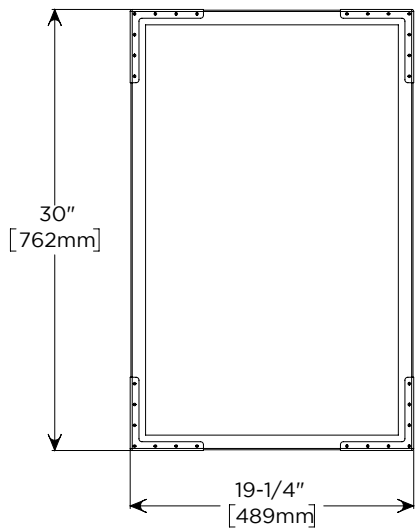

Electrical System

- 120 VAC 60HZ 20A
- Field wire location as shown in drawing
- 1/2" conduit (Ø 7/8" actual) electrical knockout location shown below

Cabinet Dimensions

Rough-in Dimensions

Back of Cabinet - Wire Access Location