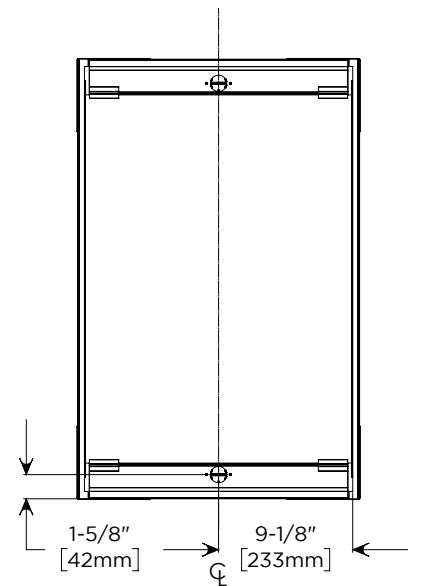

Electrical System

- 120 VAC 60HZ 20A
- Field wire location as shown in drawing
- 1/2" conduit (Ø 7/8" actual) electrical knockout location shown below

Cabinet Dimensions

Rough-in Dimensions

Back of Cabinet - Wire Access Location