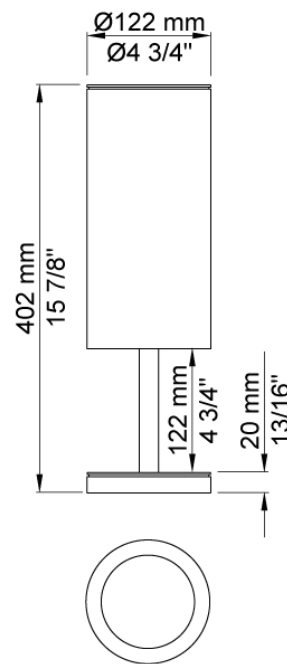

RS11/2

Table-mounted hands-free sanitiser spirit, foam or fluid soap/sanitiser gel dispenser. Capacity: 1000 ml equals 1000 doses. Battery: 4 x 1,5V AA. Separate pump units included: VR414 for sanitiser spirit. VR415 for foam soap. VR416 for all kinds of fluid soap and sanitizer gel. Available in all VOLA finishes, container, ring and lid in black or white.

Ada approved.

Available in colors

	Color 20, Brushed chrome
Color 02, Grey	Color 21, Carmine red
Color 04, Light blue	Color 25, Pink
Color 05, Orange	Color 27, Matt black
Color 06, Light green	Color 28, Matt white
Color 08, Yellow	Color 40, Brushed stainless steel
Color 09, Dark grey	Color 60, Black
Color 12, Mocca	Color 61, Brushed black
Color 14, Bright red	Color 63, Copper
Color 15, Dark blue	Color 64, Brushed Copper
Color 16, Polished chrome	Color 65, Gold
Color 17, Gloss black	Color 68, Nickel
Color 18, White	Color 70, Brushed Gold
Color 19, Natural brass