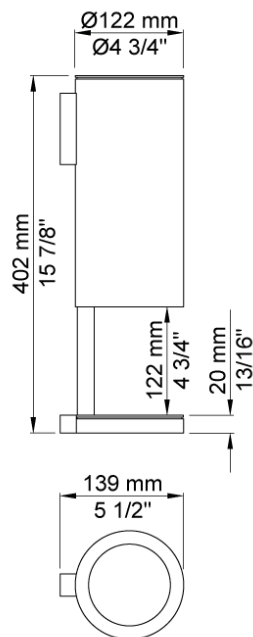

RS11/1

Wall-mounted hands-free sanitiser spirit, foam or fluid soap/sanitiser gel dispenser. Capacity: 1000 ml equals 1000 doses. Battery: 4 x 1,5V AA. Separate pump units included: VR414 for sanitiser spirit. VR415 for foam soap. VR416 for all kinds of fluid soap and sanitiser gel. Available in all VOLA finishes, container, ring and lid in black or white.

Ada approved.

Available in colors

	Color 20, Brushed chrome
Color 02, Grey	Color 21, Carmine red
Color 04, Light blue	Color 25, Pink
Color 05, Orange	Color 27, Matt black
Color 06, Light green	Color 28, Matt white
Color 08, Yellow	Color 40, Brushed stainless steel
Color 09, Dark grey	Color 60, Black
Color 12, Mocca	Color 61, Brushed black
Color 14, Bright red	Color 63, Copper
Color 15, Dark blue	Color 64, Brushed Copper
Color 16, Polished chrome	Color 65, Gold
Color 17, Gloss black	Color 68, Nickel
Color 18, White	Color 70, Brushed Gold
Color 19, Natural brass