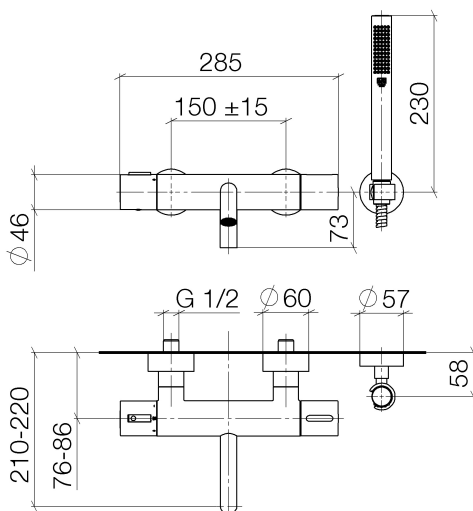

## Bathtub - Meta

Tub thermostat for wall-mounted installation with hand shower set - polished chrome

Article number: 34 234 979-00

- 8-1/4" Projection
- Hand shower set: Standard spray
- Spout: Round aerated stream
- Hand shower set with anti-scale technology
- Diverter with integrated volume control and integrated stops
- Flanges  $\varnothing$  2-3/8"
- 1/2" connection
- Center to center 5-7/8"  $\pm$  6"
- Metal shower hose 49-1/4" with anti-twist device
- Showerhead holder with rosette,  $\varnothing$  2-1/4"
- Water flow rate limited to max. 4.5 gpm
- Handshower flow rate max. 1.8 gpm
- Fittings group in compliance with DIN 4109: 2
- Internal backflow preventer.

## Dimensional drawing

All dimensions in mm / inch = mm x 0,0394

Bathtub - Meta

Tub thermostat for wall-mounted installation with hand shower set - polished chrome

Article number: 34 234 979-00

Flow rate chart

## Bathtub - Meta

Tub thermostat for wall-mounted installation with hand shower set - polished chrome

Article number: 34 234 979-00

### Required article

35 080 970-90 0010

Rough-in adapter -