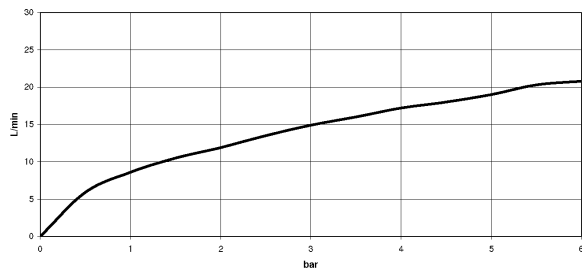

## Dimensional drawing

All dimensions in mm / inch = mm x 0,0394

Bathtub - Meta

Tub thermostat for wall-mounted installation with hand shower set - polished chrome

Article number: 34 234 979-00

Flow rate chart