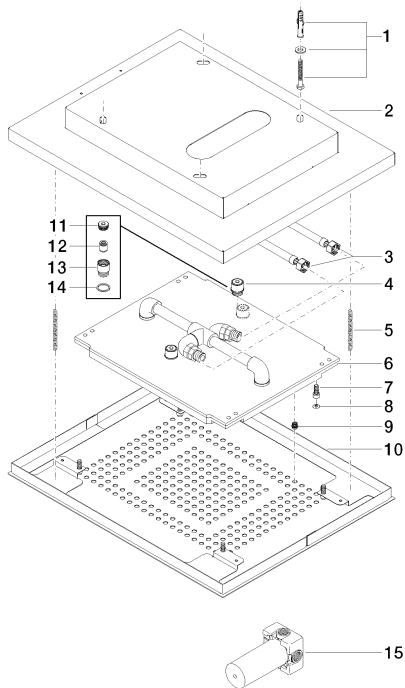

### Plumbing:

- Water softening device recommended
- For choosing the drainage, taking into consideration the output of items in the shower, the specific demand needs to be assessed.
- Supply line (hot/cold): 2 x 3/4"

polished stainless steel

Discontinued items available to order until 31.12.9999

All dimensions in mm / inch = mm x 0,0394

Shower - CL.1

BIG RAIN Rain panel for flush ceiling installation manual control - polished stainless steel

## Shower - CL.1

BIG RAIN Rain panel for flush ceiling installation manual control - polished stainless steel

Article number: 41 401 979-85 0010

### Spare parts list

Number	Item Number	Designation	Number of units
1	04 30 35 010 00 90	fixing set	4
2	04 17 09 001 00-85	casing	1
3	12 502 970 90	Flexible supply line 1/2" x 1/2" x 15-3/4" -	2
4	04 24 03 027 01 90	nipple	2
5	04 21 50 004 01 90	accessories	2
6	04 12 05 004 10 90	shower	1
7	09 30 30 155 90	screw	4
8	09 31 20 036 90	plug	4
9	04 29 03 036 00 90	insert	241
10	04 11 02 113 02-85	cover	1
11	09 24 04 112 10 90	nipple	1
12	09 23 01 042 90	insert	1
13	09 24 03 027 90	nipple	1
14	09 14 20 025 90	seal	1
15	35 104 970-90 0010	Wall mounted three-way diverter -	1