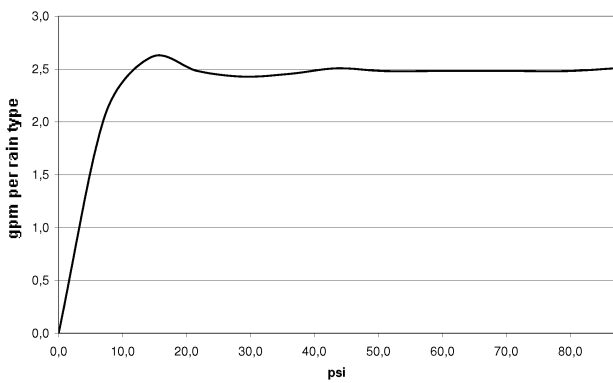

polished stainless steel

Discontinued items available to order until 31.12.9999

All dimensions in mm / inch = mm x 0,0394

Shower - CL.1

BIG RAIN Rain panel for flush ceiling installation manual control - polished stainless steel

### Flow rate chart