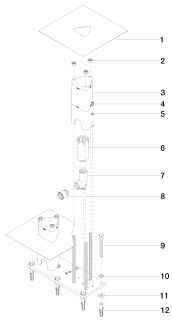

Bathtub - Concealed rough parts
Floor mounting rough set -
Article number: 35 951 970-90 0010

NO IMAGE

AVAILABLE

- Stainless Steel
- 2x 1/2" connection angle
- Center to center 5-7/8"
- 2x Water protection
- 2x Mud guard
- Sound insulation

Discontinued items available to order until 31.12.9999

All dimensions in mm / inch = mm x 0,0394

Bathtub - Concealed rough parts
Floor mounting rough set -
Article number: 35 951 970-90 0010

Other surface finishes

More custom finish options are available via special production (xTra Service). Please see our finish matrix for availability and pricing or contact a Dornbracht representative.

Bathtub - Concealed rough parts
Floor mounting rough set -
Article number: 35 951 970-90 0010

Spare parts list

Number	Item Number	Designation	Number of units
--------	-------------	-------------	-----------------