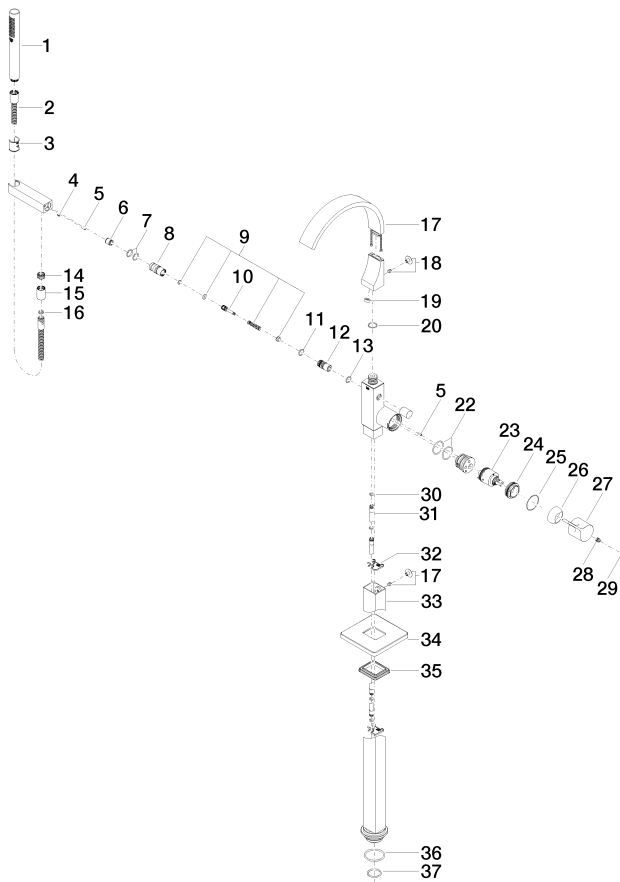

Bathtub - CYO

Single-lever tub mixer for freestanding installation with hand shower set - polished chrome

Article number: 25 863 811-00

- 10" Projection
- Rectangular aerated stream
- Hand shower set: Standard spray
- Baton hand shower with descaling system
- Hand shower bracket
- Integrated diverter
- Total height 38-5/8" - 41-3/8"
- Lower body height 23-1/2" - 26-1/4"
- Height to aerator/spout outlet 35-1/2" - 38-1/4"
- Flange 5-1/8" x 5-1/8"
- Metal shower hose 49-1/4" with anti-twist device
- Spout flow rate max. 7 gpm
- Handshower flow rate max. 1.8 gpm
- Fittings group in compliance with DIN 4109: 1
- NOTE: Local building codes may require the use of an anti-scald device. Please refer to remote pressure balance valve (35 910 970 90)

Number	Item Number	Designation	Number of units
1	28 013 979-00 0010	Baton hand shower 6.8 l/min - polished chrome	1
2	09 30 02 072-00	Metal shower hose 1/2" x 3/8" x 49-1/4" - polished chrome	1
3	09 18 40 118 90	sleeve	1
4	09 31 11 058 90	pin	1
5	09 31 11 040 90	pin	3
6	09 23 01 141 90	back-flow preventer	1
7	09 14 10 010 90	seal	2
8	09 24 03 130-00	nipple	1
9	90 16 02 023 00 90	spring	1
10	09 31 09 094 20-00	pull-rod	1
11	09 14 10 055 90	seal	1
12	09 21 34 080-00	nipple	1
13	09 14 10 033 90	seal	1
14	09 24 03 069 90	nipple	1
15	09 21 02 069-00	cover	1
16	09 14 20 026 90	seal	1
17	90 11 70 011 00-00	spout	1
18	04 31 20 034 00 90	plug	2
19	09 23 01 057 90	flow reducer	1
20	09 14 10 031 90	seal	2
21	09 14 10 148 90	seal	1
22	90 15 05 039 00 90	cartridge	1
23	09 24 04 298 90	nut	1
24	09 14 10 037 90	seal	1
25	09 28 30 036-00	cover	1
26	09 20 80 022-00	handle	1
27	09 31 11 030 90	pin	1
28	90 31 20 087 00-00	plug	1
29	09 14 10 139 90	seal	4
30	04 28 22 025 00 90	connection	2
31	09 20 93 051 90	holder	2
32	04 28 22 024 00-00	pipe	1
33	09 27 71 011-00	rosette	1
34	09 14 03 107 90	seal	1
35	09 14 10 084 90	seal	1
36	09 14 10 018 90	seal	1