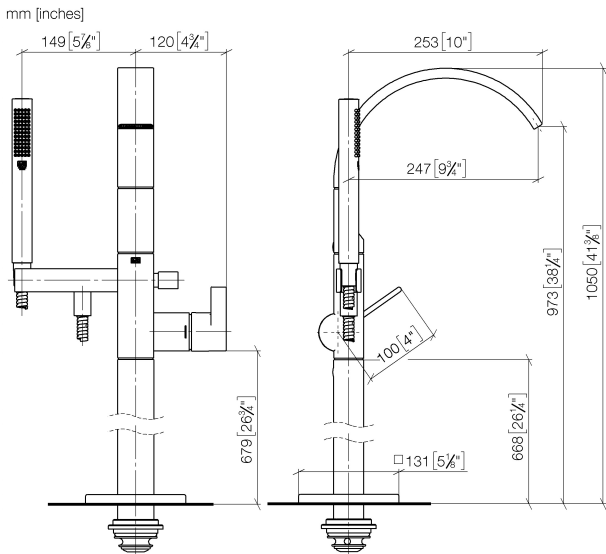

Bathtub - CYO

Single-lever tub mixer for freestanding installation with hand shower set - polished chrome

Article number: 25 863 811-00

- 10" Projection
- Rectangular aerated stream
- Hand shower set: Standard spray
- Baton hand shower with descaling system
- Hand shower bracket
- Integrated diverter
- Total height 38-5/8" - 41-3/8"
- Lower body height 23-1/2" - 26-1/4"
- Height to aerator/spout outlet 35-1/2" - 38-1/4"
- Flange 5-1/8" x 5-1/8"
- Metal shower hose 49-1/4" with anti-twist device
- Spout flow rate max. 7 gpm
- Handshower flow rate max. 1.8 gpm
- Fittings group in compliance with DIN 4109: 1
- NOTE: Local building codes may require the use of an anti-scald device. Please refer to remote pressure balance valve (35 910 970 90)

Article number: 25 863 811-00

Dimensional drawing

All dimensions in mm / inch = mm x 0,0394

Flow rate chart

Bathtub - CYO

Single-lever tub mixer for freestanding installation with hand shower set - polished chrome