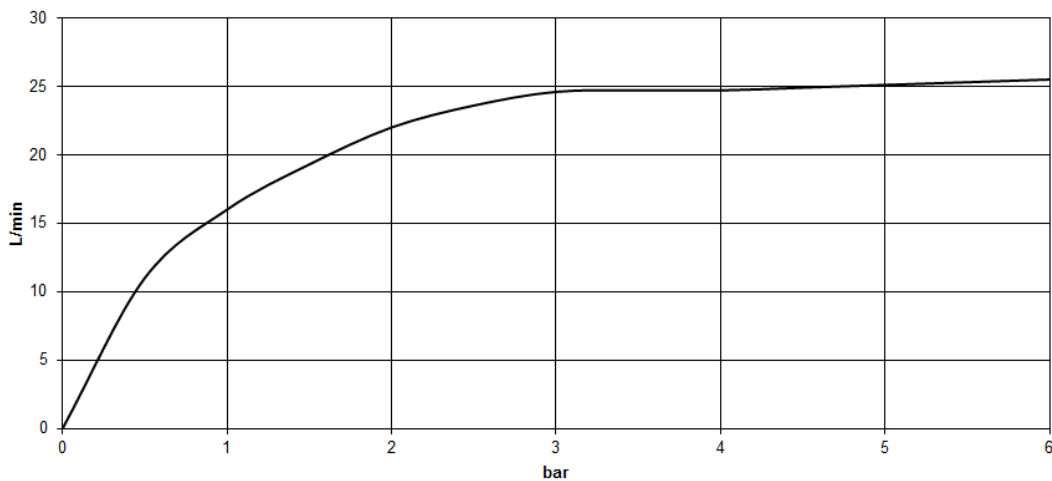

Bathtub - CYO

Single-lever tub mixer for freestanding installation with hand shower set - polished chrome

Article number: 25 863 811-00

- 10" Projection
- Rectangular aerated stream
- Hand shower set: Standard spray
- Baton hand shower with descaling system
- Hand shower bracket
- Integrated diverter
- Total height 38-5/8" - 41-3/8"
- Lower body height 23-1/2" - 26-1/4"
- Height to aerator/spout outlet 35-1/2" - 38-1/4"
- Flange 5-1/8" x 5-1/8"
- Metal shower hose 49-1/4" with anti-twist device
- Spout flow rate max. 7 gpm
- Handshower flow rate max. 1.8 gpm
- Fittings group in compliance with DIN 4109: 1
- NOTE: Local building codes may require the use of an anti-scald device. Please refer to remote pressure balance valve (35 910 970 90)

Article number: 25 863 811-00

Dimensional drawing

All dimensions in mm / inch = mm x 0,0394

Flow rate chart

Bathtub - CYO

Single-lever tub mixer for freestanding installation with hand shower set - polished chrome