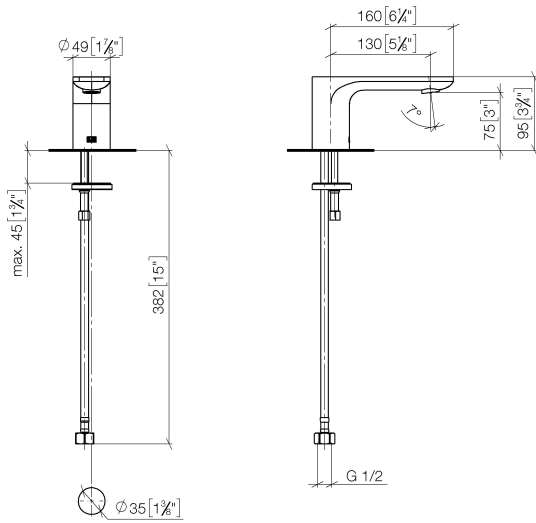

Sink - Lissé

Lavatory spout, deck-mounted without drain - polished chrome

Article number: 13 700 845-00

- 5-1/8" Projection
- Rigid spout
- Round aerated stream
- Total height 3-3/4"
- Height to aerator/spout outlet 3"
- 1-3/8" hole diameter
- 1/2" connection
- Water flow rate limited to max. 1.5 gpm
- lead-free
- Fittings group in compliance with DIN 4109: 1
- For Touchfree control please order eSet Touchfree WITH or WITHOUT temperature adjustment

polished chrome

Discontinued items available to order until 31.12.9999

Sink - Lissé

Lavatory spout, deck-mounted without drain - polished chrome

Article number: 13 700 845-00

Dimensional drawing

mm [inches]

All dimensions in mm / inch = mm x 0,0394

Flow rate chart

Sink - Lissé

Lavatory spout, deck-mounted without drain - polished chrome

Article number: 13 700 845-00

Other surface finishes

chrome matte

13 700 845-93

More custom finish options are available via special production (xTra Service). Please see our finish matrix for availability and pricing or contact a Dornbracht representative.

Spare parts list

Number	Item Number	Designation	Number of units
1	90 11 84 015 00-00	spout	1
2	09 14 10 060 90	seal	1
3	09 31 20 065 90	plug	1
4	04 30 04 019 00 90	hose	1
5	09 31 11 012 90	pin	1
6	04 30 11 038 75 90	fixing set	1