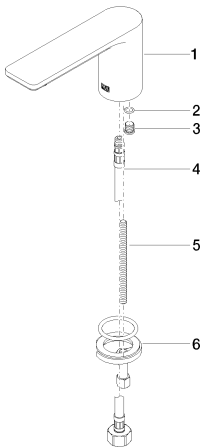

Sink - Lissé

Lavatory spout, deck-mounted without drain - polished chrome

Article number: 13 700 845-00

- 5-1/8" Projection
- Rigid spout
- Round aerated stream
- Total height 3-3/4"
- Height to aerator/spout outlet 3"
- 1-3/8" hole diameter
- 1/2" connection
- Water flow rate limited to max. 1.5 gpm
- lead-free
- Fittings group in compliance with DIN 4109: 1
- For Touchfree control please order eSet Touchfree WITH or WITHOUT temperature adjustment

polished chrome

Discontinued items available to order until 31.12.9999

Sink - Lissé

Lavatory spout, deck-mounted without drain - polished chrome

Article number: 13 700 845-00

Dimensional drawing

mm [inches]

All dimensions in mm / inch = mm x 0,0394

Flow rate chart

Sink - Lissé

Lavatory spout, deck-mounted without drain - polished chrome

Article number: 13 700 845-00

Other surface finishes

chrome matte

13 700 845-93

More custom finish options are available via special production (xTra Service). Please see our finish matrix for availability and pricing or contact a Dornbracht representative.

Spare parts list

Number	Item Number	Designation	Number of units
1	90 11 84 015 00-00	spout	1
2	09 14 10 060 90	seal	1
3	09 31 20 065 90	plug	1
4	04 30 04 019 00 90	hose	1
5	09 31 11 012 90	pin	1
6	04 30 11 038 75 90	fixing set	1