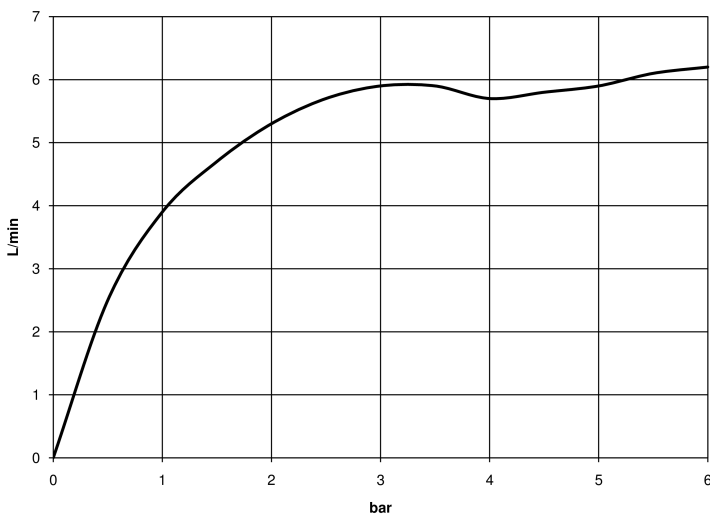

Sink - Lissé

Lavatory spout, deck-mounted without drain - polished chrome

Article number: 13 700 845-00

- 5-1/8" Projection
- Rigid spout
- Round aerated stream
- Total height 3-3/4"
- Height to aerator/spout outlet 3"
- 1-3/8" hole diameter
- 1/2" connection
- Water flow rate limited to max. 1.5 gpm
- lead-free
- Fittings group in compliance with DIN 4109: 1
- For Touchfree control please order eSet Touchfree WITH or WITHOUT temperature adjustment

polished chrome

Discontinued items available to order until 31.12.9999

Sink - Lissé

Lavatory spout, deck-mounted without drain - polished chrome

Article number: 13 700 845-00

Dimensional drawing

mm [inches]

All dimensions in mm / inch = mm x 0,0394

Flow rate chart

Sink - Lissé

Lavatory spout, deck-mounted without drain - polished chrome

Article number: 13 700 845-00

Other surface finishes

chrome matte

13 700 845-93