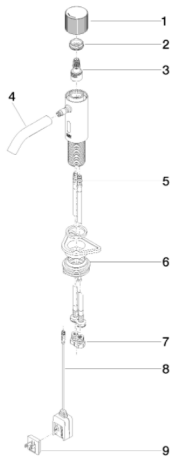

- Meta

Lavatory Touchfree Faucet Without drain set - polished chrome

Article number: 44 511 660-00 0010

- Infrared sensor technology
- 4-7/8" Projection
- Total height 5-1/2"
- Height to aerator/spout outlet 2"
- 1-3/8" hole diameter
- Rigid spout
- Water flow rate limited to max. 0.5 gpm
- Laminar stream
- Thermal disinfection
- Automatic shut-off after 30 seconds
- Direct temperature control at faucet
- Plug-in power supply included
- lead-free
- 2 x pressure hose with 3/8" compression fitting
- NOTE: A tempering device is recommended for installation in public areas. Please refer to your local building codes.

polished chrome

- Meta

Lavatory Touchfree Faucet Without drain set - polished chrome

Article number: 44 511 660-00 0010

Dimensional drawing

All dimensions in mm / inch = mm x 0,0394

Flow rate chart

- Meta

Lavatory Touchfree Faucet Without drain set - polished chrome

Article number: 44 511 660-00 0010

Other surface finishes

platinum matte
44 511 660-06 0010

platinum
44 511 660-08 0010

white matte
44 511 660-10 0010

- Meta

Lavatory Touchfree Faucet Without drain set - polished chrome

Article number: 44 511 660-00 0010

Spare parts list

Number	Item Number	Designation	Number of units
1	90 20 66 124 00-00	handle	1
2	09 24 04 562 90	nut	1
3	90 90 03 173 00 90	top	1
4	90 11 06 206 02-00	spout	1
5	04 30 04 100 00 90	hose	2
6	04 23 10 044 08 90	fixing set	1
7	90 24 03 314 10 90	nipple set	2
8	90 10 01 253 00 90	power supply	1
9	90 10 01 254 00 90	electronic accessories	1