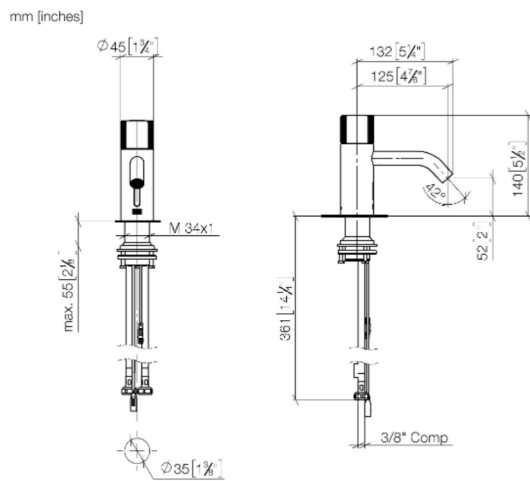

- Meta

Lavatory Touchfree Faucet Without drain set - polished chrome

Article number: 44 511 660-00 0010

- Infrared sensor technology
- 4-7/8" Projection
- Total height 5-1/2"
- Height to aerator/spout outlet 2"
- 1-3/8" hole diameter
- Rigid spout
- Water flow rate limited to max. 0.5 gpm
- Laminar stream
- Thermal disinfection
- Automatic shut-off after 30 seconds
- Direct temperature control at faucet
- Plug-in power supply included
- lead-free
- 2 x pressure hose with 3/8" compression fitting
- NOTE: A tempering device is recommended for installation in public areas. Please refer to your local building codes.

polished chrome

- Meta

Lavatory Touchfree Faucet Without drain set - polished chrome

Article number: 44 511 660-00 0010

Dimensional drawing

All dimensions in mm / inch = mm x 0,0394

Flow rate chart

- Meta

Lavatory Touchfree Faucet Without drain set - polished chrome

Article number: 44 511 660-00 0010

Other surface finishes

platinum matte
44 511 660-06 0010

platinum
44 511 660-08 0010

white matte
44 511 660-10 0010

- Meta

Lavatory Touchfree Faucet Without drain set - polished chrome

Article number: 44 511 660-00 0010

Spare parts list

Number	Item Number	Designation	Number of units
1	90 20 66 124 00-00	handle	1
2	09 24 04 562 90	nut	1
3	90 90 03 173 00 90	top	1
4	90 11 06 206 02-00	spout	1
5	04 30 04 100 00 90	hose	2
6	04 23 10 044 08 90	fixing set	1
7	90 24 03 314 10 90	nipple set	2
8	90 10 01 253 00 90	power supply	1
9	90 10 01 254 00 90	electronic accessories	1