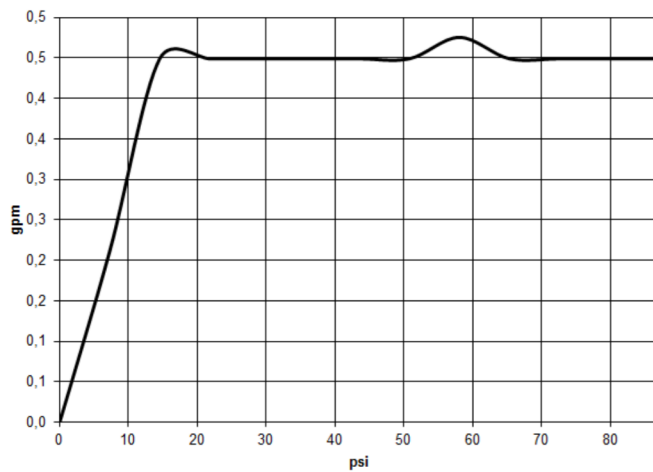

- Meta

Lavatory Touchfree Faucet Without drain set - polished chrome

Article number: 44 511 660-00 0010

- Infrared sensor technology
- 4-7/8" Projection
- Total height 5-1/2"
- Height to aerator/spout outlet 2"
- 1-3/8" hole diameter
- Rigid spout
- Water flow rate limited to max. 0.5 gpm
- Laminar stream
- Thermal disinfection
- Automatic shut-off after 30 seconds
- Direct temperature control at faucet
- Plug-in power supply included
- lead-free
- 2 x pressure hose with 3/8" compression fitting
- NOTE: A tempering device is recommended for installation in public areas. Please refer to your local building codes.

polished chrome

- Meta

Lavatory Touchfree Faucet Without drain set - polished chrome

Article number: 44 511 660-00 0010

Dimensional drawing

All dimensions in mm / inch = mm x 0,0394

Flow rate chart

- Meta