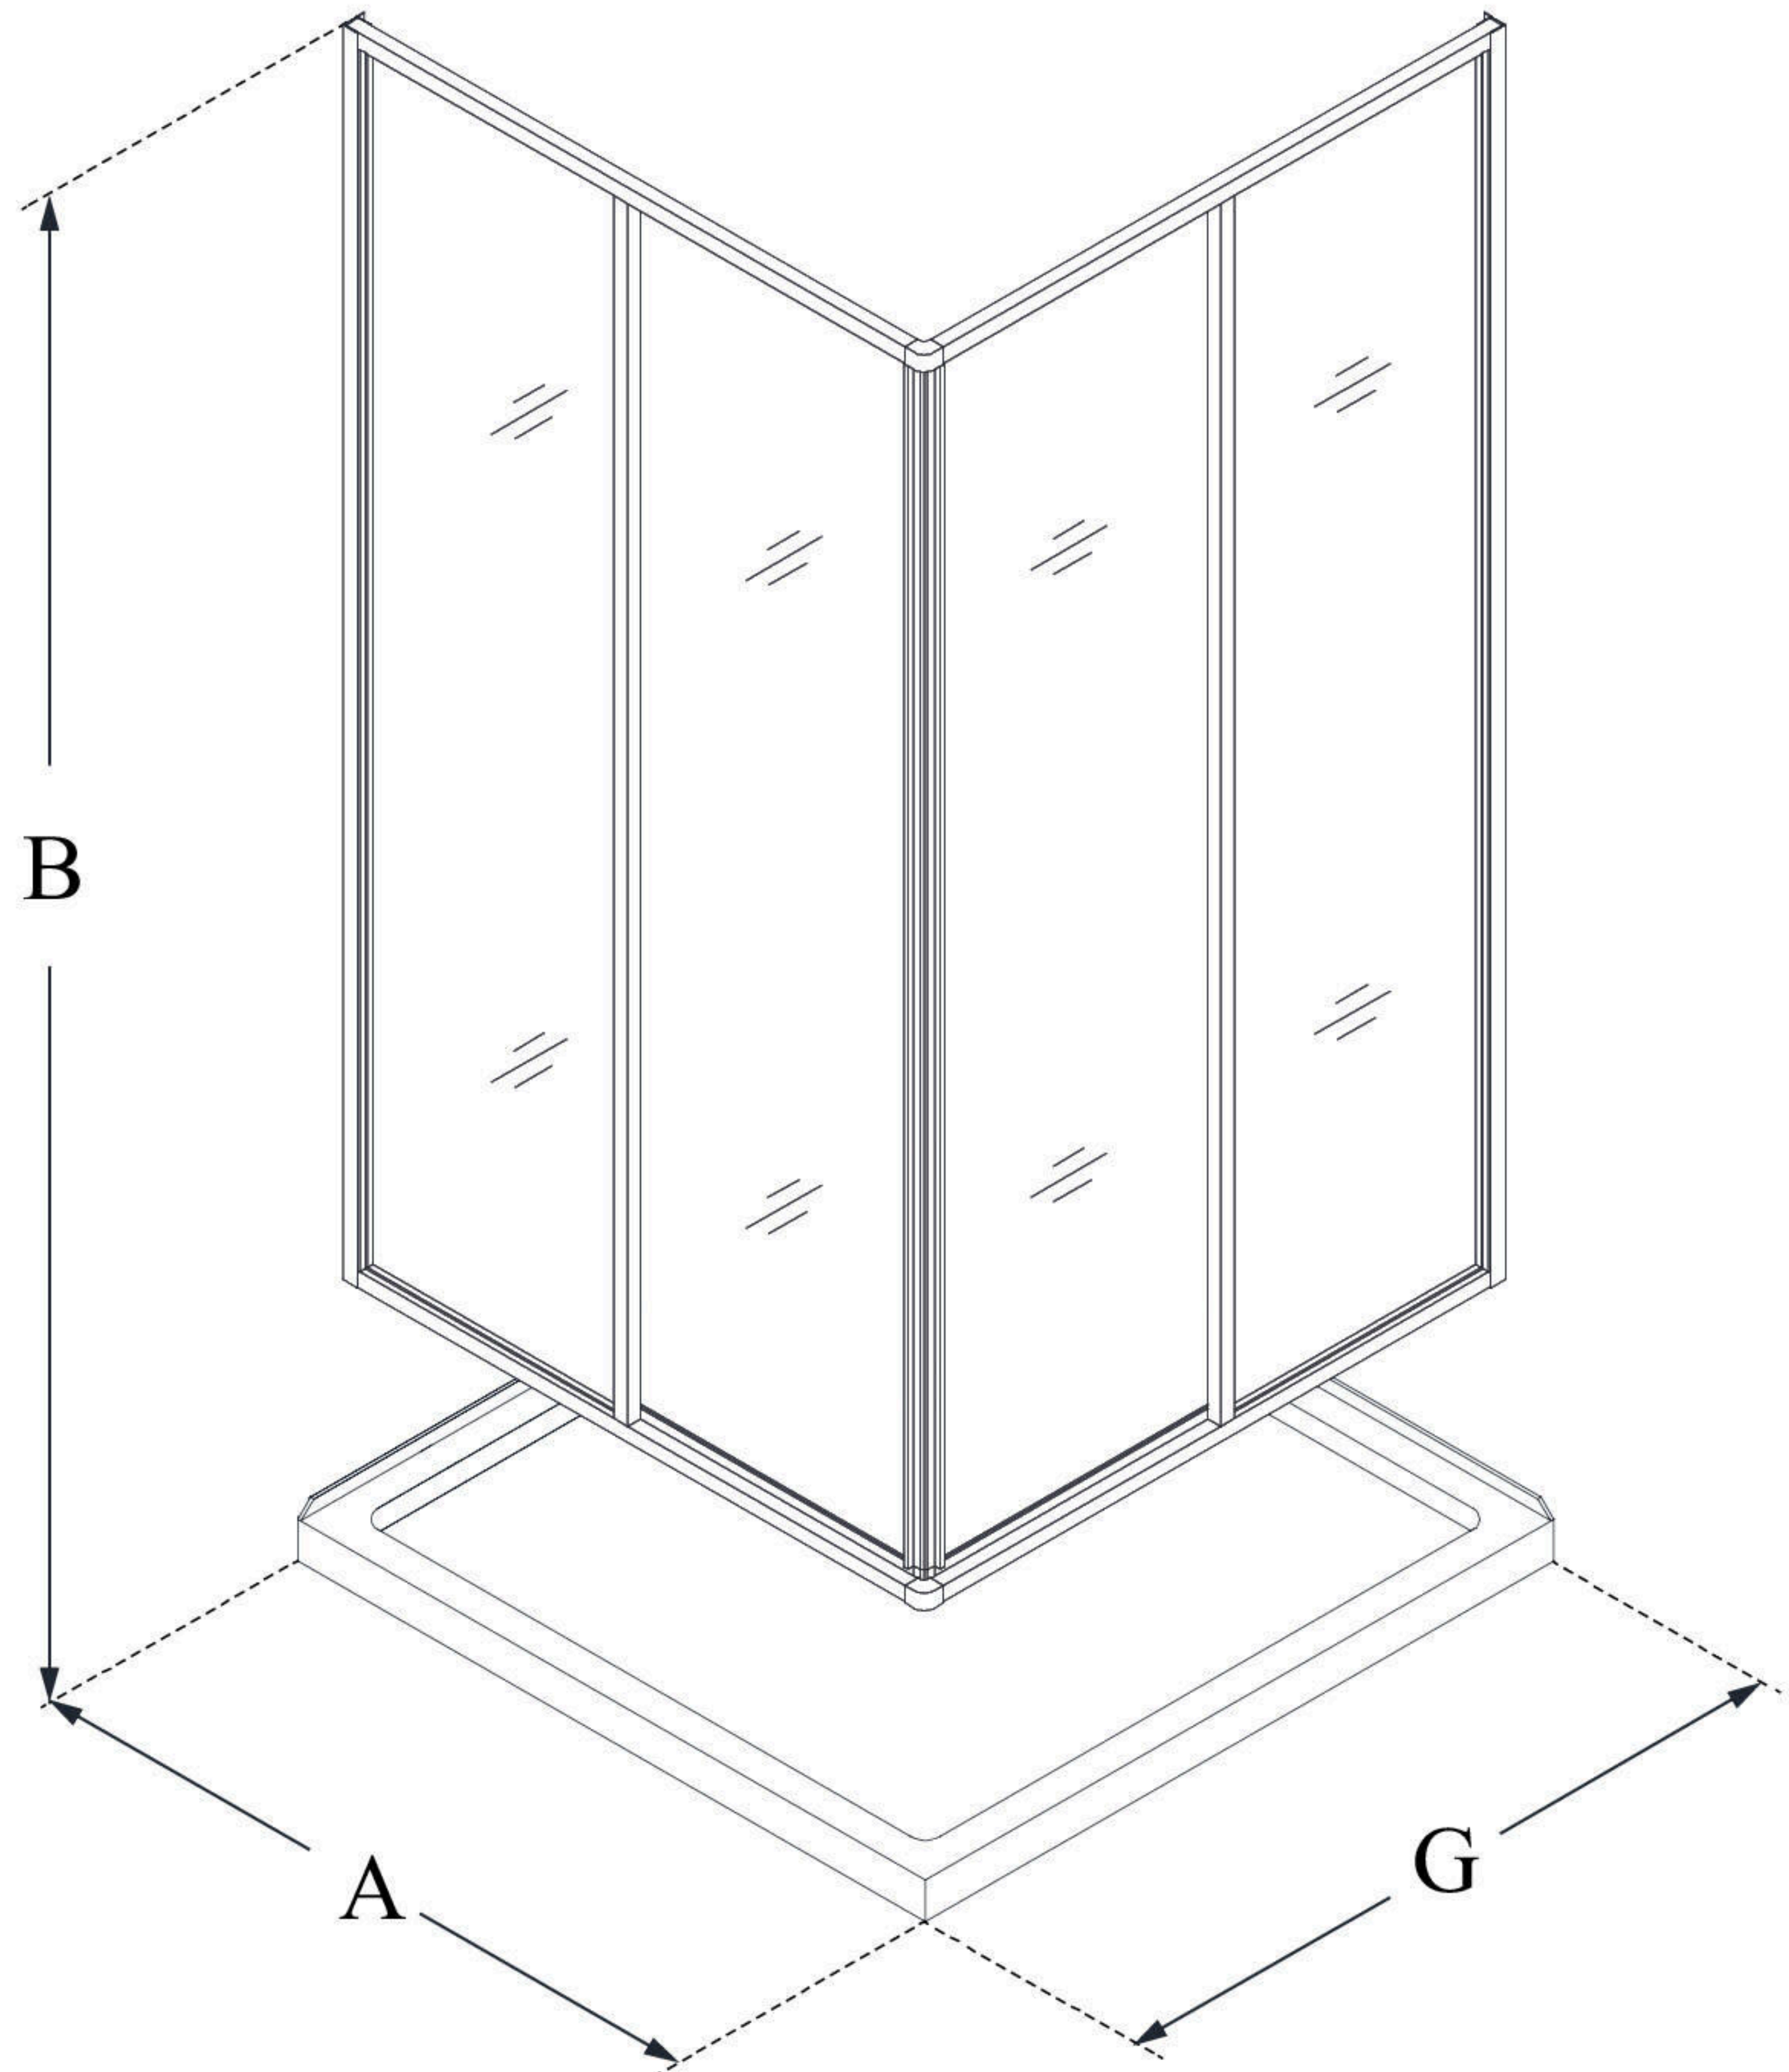

DL-6709

CORNERVIEW

DreamLine Cornerview 42 in. D
x 42 in. W x 74 3/4 in. H Framed
Sliding Shower Enclosure and
SlimLine Shower Base Kit

KIT CONTENTS:

- SHOWER ENCLOSURE
- SHOWER BASE

CONFIGURATION DIMENSIONS:

A: 42 in.
KIT WIDTH

B: 74 3/4 in.
KIT HEIGHT

G: 42 in.
KIT DEPTH

AVAILABLE DRAIN LOCATIONS:
- CORNER

For precise drain location, please refer to the
included base technical drawing

DreamLine reserves the right to update or modify the hardware or materials pictured
without prior notice for the purpose of product improvement and customer satisfaction.