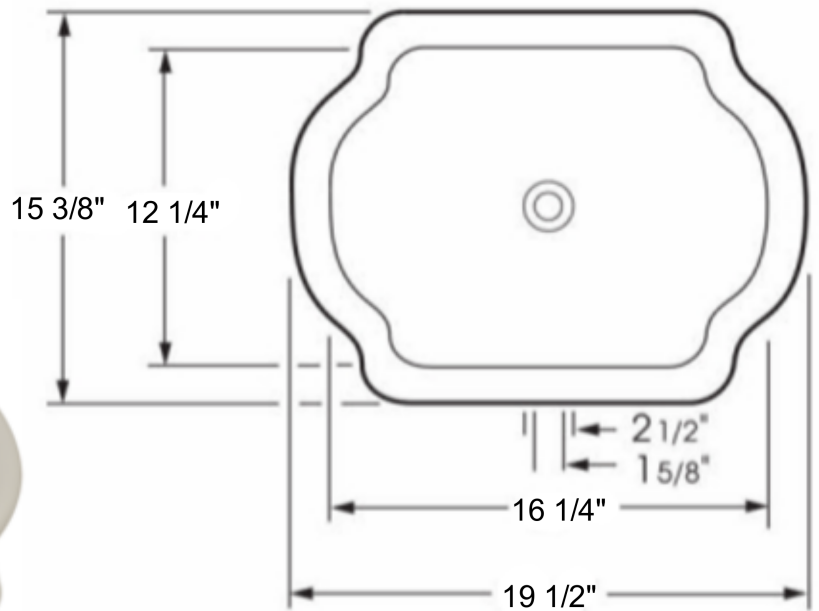

Diana in Biscuit

**DIANA - P1621
IN PORCELAIN**

DIMENSIONS:

Outside: 15-3/8" x 19-1/2" x 7-3/4"

Inside: 12-1/4" x 16-1/4" x 6"

IMPORTANT:

These basins are hand crafted. We recommend you wait for basin before making your counter top cut-out. All dimensions are approximate

OPTIONS

	Yes	No
Self-rimming	X	
Under Counter		X

SUGGESTED DRAINS:

D3000, D3100, D3500, D3600, D4000, D4500, D5000, D5500, D6000, D6500

AND BATES

www.AlnoInc.com