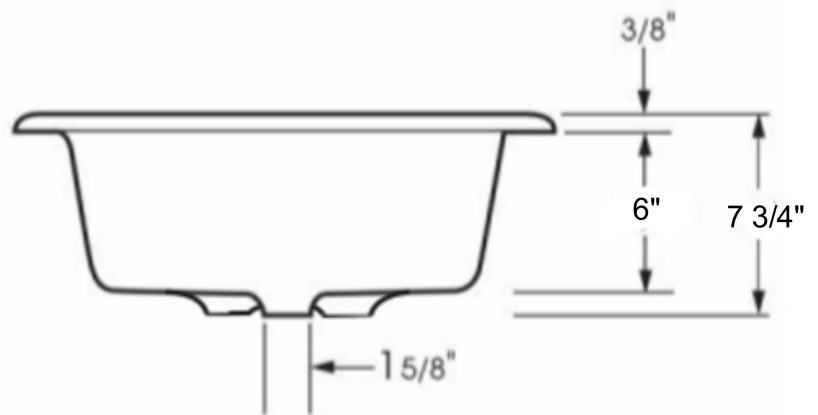

Diana in Biscuit

**DIANA - P1621
IN PORCELAIN**

DIMENSIONS:

Outside: 15-3/8" x 19-1/2" x 7-3/4"

Inside: 12-1/4" x 16-1/4" x 6"

IMPORTANT:

These basins are hand crafted. We recommend you wait for basin before making your counter top cut-out. All dimensions are approximate