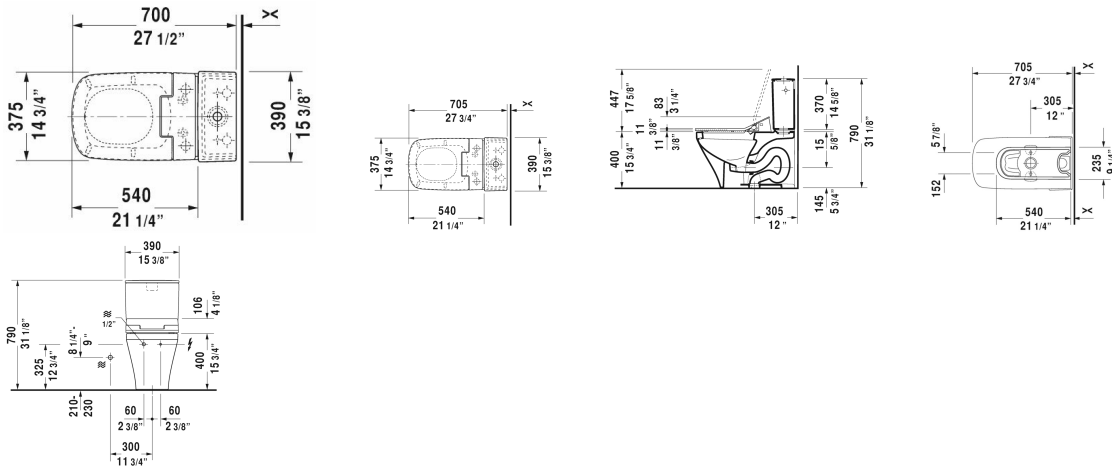

DuraStyle Toilet kit # D4052900

< 15 3/8" Inch >

Toilet kit	Dimension	Weight	Order number
Toilet bowl for SensoWash®, Tank & SensoWash® Starck shower-toilet seat			
Colors			
00 White			
Variant			
	15 3/8" x 27 1/2" Inch	134.1 lb	D4052900
Suitable products			
Tank for bottom left supply, cUPC® listed*, 15 3/8" x 6 3/4" Inch	15 3/8" x 6 3/4" Inch		093520
Two-piece toilet for SensoWash® (without tank), syphonic, in combination with SensoWash, 12" rough-in, connecting elements for SensoWash with concealed connections included, vertical outlet, cUPC® listed*, 14 1/8" x 27 1/2" Inch	14 1/8" x 27 1/2" Inch		216051
SensoWash® Slim shower-toilet seat for DuraStyle* Rear-, Lady- and Comfortwash, with slow close, night light, remote control included, locking function via remote control, self-cleaning wand, on / off-button, with concealed connections, automatic drainage in periods of prolonged disuse, 14 3/4" x 21 1/4" Inch	14 3/4" x 21 1/4" Inch		611200

All drawings contain the necessary measurements which are subject to standard tolerances. They are stated in inch & mm and are non-binding. Exact measurements, in particular for customized installation scenarios, can only be taken from the finished ceramic piece.