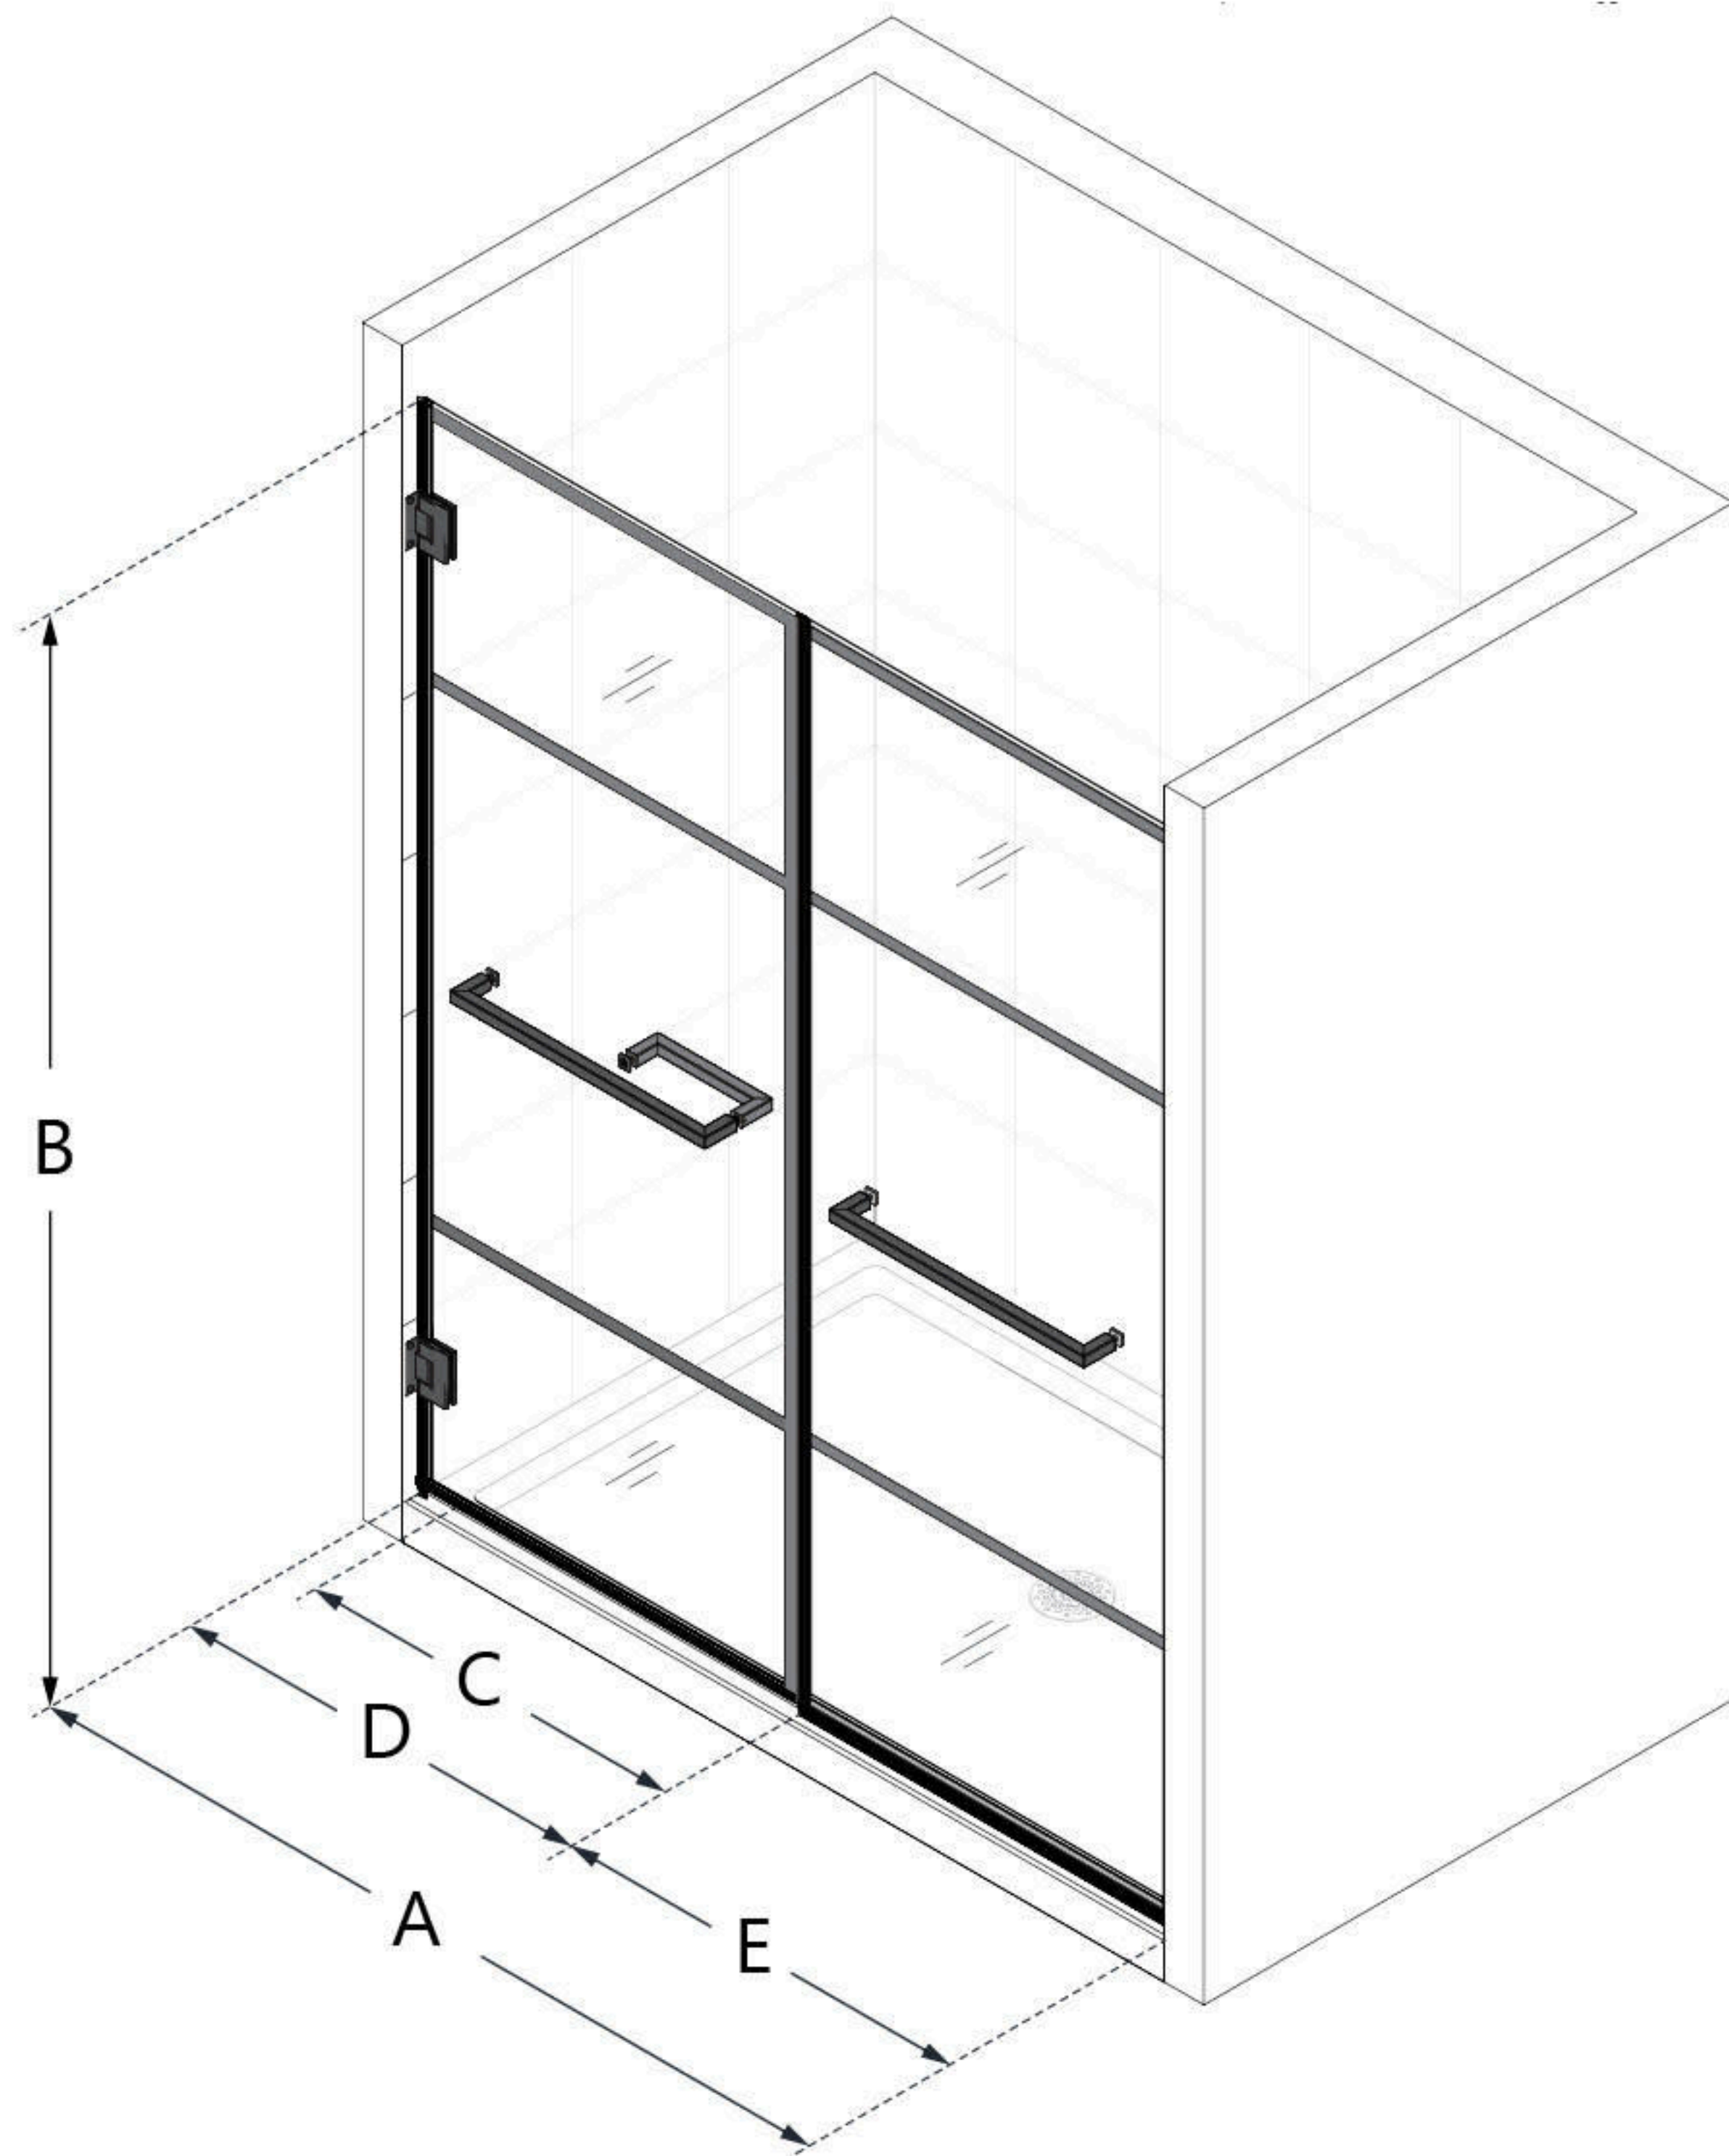

D245872MB01
UNIDOOR MADRID

**CONFIGURATION
DIMENSIONS:**

A: MODEL WIDTH
58 - 58 1/2 in.

B: MODEL HEIGHT
72 in.

C: ACCESS WIDTH
27 5/8 in.

C2: ACCESS HEIGHT
N/A

D: DOOR WIDTH
29 in.

E: INLINE PANEL WIDTH
29 in.

MATCHING SHOWER BASE
Any 60 in. Single Threshold DreamLine Shower Base

BASE OPTIONS
White, Biscuit (-22), Black (-88)

BASE DRAIN LOCATION
Center, Left, Right

MINIMUM THRESHOLD REQUIRED
5/8 in.

DRILLING REQUIRED?
Yes