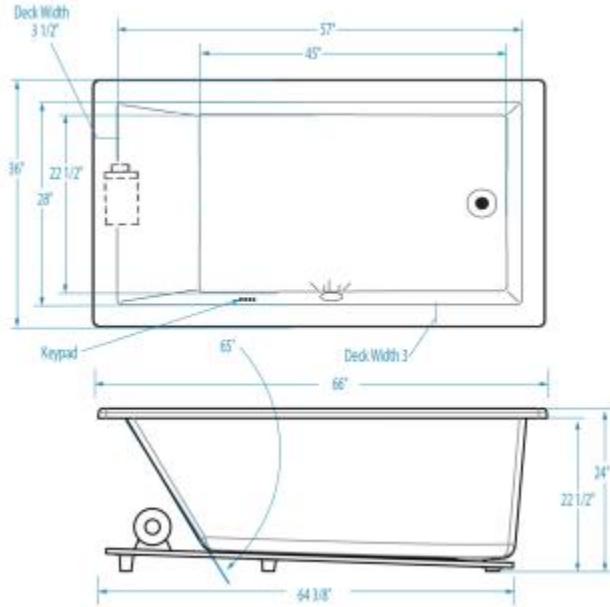

# Soco 6636 Acrylic Drop-in Bathtub

**Model number:**

AC003316

**Dimensions:** 66" x 36" x 24"

**Installation:** Drop-in

**Material:** Premium Cast Acrylic

## Dimensions

66 x 36 x 24 In.  
(1676 x 914 x 610 mm)