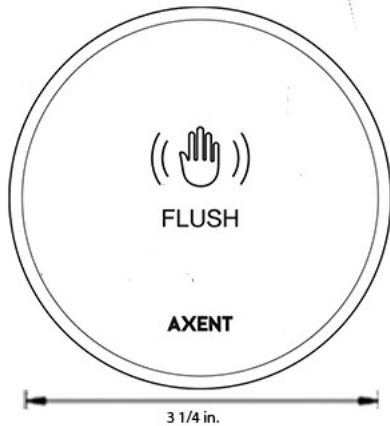

HI-FLUSH KIT

WIRELESS FLUSH SENSOR A027-0101

LIST PRICE: \$399.00 USD

FEATURES

Dimensions	3 1/4" Diameter
Weight	1 1/2 Lbs
Color	White
Configuration	Compatible with Primus 2.0 (W331-04) ONLY

DETAILS

The AXENT HI-FLUSH KIT is the safe germ-free way to flushing a toilet. Through the use of touchless technology the vessel has the ability to respond and instantly flush with just the swipe of a hand. With the use of AAA batteries for the sensor and AA batteries for the receiver inside the vessel. The AXENT HI-FUSH KIT gives you a powerful flush in the palm of your hands.